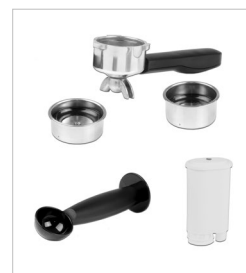

# ROMMELSBACHER

Espresso, Cappuccino & Co. as at the Italian restaurant

For the little café at home or in the office. This espresso maker with superior features brews aromatic espresso with fine, compact crema. Thanks to a powerful high-quality pump and a solid thermoblock made of aluminium die-cast, freshly ground beans as well as espresso/coffee pads can be processed to aromatic coffee specialities. Via the detachable stainless steel nozzle tasty, hot milk foam can be made easily and hot water for tea can be obtained. Totally to individual taste, the cup capacity can be programmed for 1 or 2 cups. The solid dual outlet portafilter lies well in the hand, depending on the filter insert 1 or 2 cups can be prepared. The removable 1.5-litre water tank with electronic water-level control is equipped with a water filter ensuring best water quality. The height-adjustable cup tray, the removable drip pan with control display and the well-arranged operating panel with LED pilot lamp provide for convenient handling. Chick, high-class and versatile – perfect for lovers of Italian coffee specialities.

stainless steel casing

19 bar pump pressure  
(Italian ULKA high-quality pump)

Cup tray is adjustable in height

Accessories:  
2 filter inserts, coffee  
scoop with tamper, water  
filter

Water filter  
type: EKF 1  
available as  
accessory