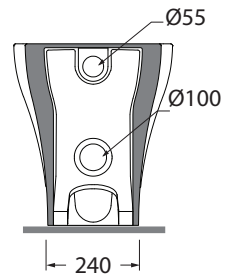

XLVCTPE00000

sanitari terra 60/floor mounted sanitary wares

codice
code

Vaso XL terra easy clean con scarico a parete.
XL wall/floor trap Easy-Clean WC.

bianco lucido/ shiny white

XLVCTPE00000BI

CM 61x42,5x48,5

plt italy pz.8 - plt export pcs. 16

kg 37

Tecnologie/technologies:

easyclean

4,5L

scala/scale 1:20 dimensioni/dimensions in mm

Complementi/complements:

Codice
code

Sedile legno e poliestere.
Wood and polyester seat cover.

bianco lucido/shiny white

XL 1800

Curva tecnica per vaso normale e monoblocco
Technical bend for standing and close coupled wc

CVT

TECHNICAL SHEET n°: 01	DESIGNER: OFFICINA AZZURRA	CODE: XLVCTPE00000	Azzurra sanitari in ceramica S.p.a. via Civita Castellana snc 01030 Castel S.Elia (VT) - ITALY Tel. +39.0761 518155 Fax. +39.0761 514560	
SHEET FORMAT: A4	ISO	REVISION: 02	SCALE: 1:20	DATE: 22/07/2019
REGULATIONS: CE EN 997 / EN33 / Dop-997 *				
All the measurements respect the tolerances provided by the "AZZURRA QUALITY GUIDELINES".				