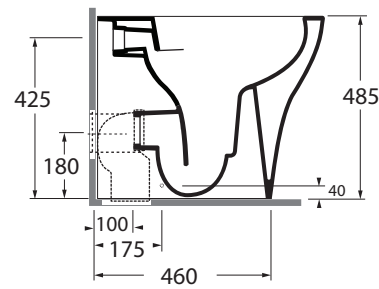

XLVCTPE00000

sanitari terra 60/floor mounted sanitary wares

codice
code

Vaso XL terra easy clean con scarico a parete.
XL wall/floor trap Easy-Clean WC.

bianco lucido/ shiny white

XLVCTPE00000BI

CM 61x42,5x48,5

plt italy pz.8 - plt export pcs. 16

kg 37

Tecnologie/technologies:

easyclean

4,5L

scala/scale 1:20 dimensioni/dimensions in mm

Complementi/complements:

Codice
code

Sedile legno e poliestere.
Wood and polyester seat cover.

bianco lucido/shiny white

XL 1800

Curva tecnica per vaso normale e monoblocco
Technical bend for standing and close coupled wc

CVT

TECHNICAL SHEET n°: 01	DESIGNER: OFFICINA AZZURRA	CODE: XLVCTPE00000	Azzurra sanitari in ceramica S.p.a. via Civita Castellana snc 01030 Castel S.Elia (VT) - ITALY Tel. +39.0761 518155 Fax. +39.0761 514560	
SHEET FORMAT: A4	ISO	REVISION: 02	SCALE: 1:20	DATE: 22/07/2019
REGULATIONS: CE EN 997 / EN33 / Dop-997 *				
All the measurements respect the tolerances provided by the "AZZURRA QUALITY GUIDELINES".				