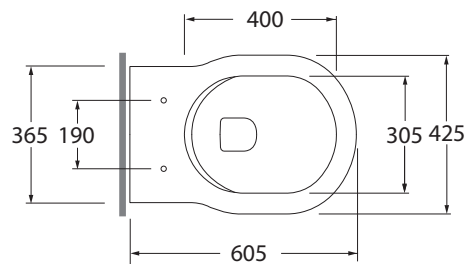

XLVCTPE00000

sanitari terra 60/floor mounted sanitary wares

codice
code

Vaso XL terra easy clean con scarico a parete.
XL wall/floor trap Easy-Clean WC.

bianco lucido/ shiny white

XLVCTPE00000BI

CM 61x42,5x48,5

plt italy pz.8 - plt export pcs. 16

kg 37

Tecnologie/technologies:

easyclean

4,5L

scala/scale 1:20 dimensioni/dimensions in mm

Complementi/complements:

Codice
code

Sedile legno e poliestere.
Wood and polyester seat cover.

bianco lucido/shiny white

XL 1800

Curva tecnica per vaso normale e monoblocco
Technical bend for standing and close coupled wc

CVT

TECHNICAL SHEET n°: 01	DESIGNER: OFFICINA AZZURRA	CODE: XLVCTPE00000	Azzurra sanitari in ceramica S.p.a. via Civita Castellana snc 01030 Castel S.Elia (VT) - ITALY Tel. +39.0761 518155 Fax. +39.0761 514560	
SHEET FORMAT: A4	ISO	REVISION: 02	SCALE: 1:20	DATE: 22/07/2019
REGULATIONS: CE EN 997 / EN33 / Dop-997 *				
All the measurements respect the tolerances provided by the "AZZURRA QUALITY GUIDELINES".				