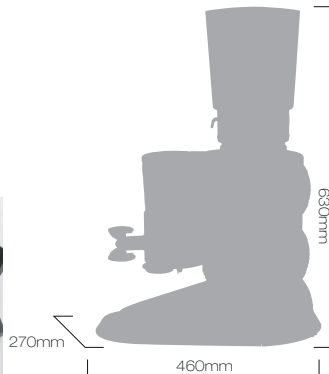

TEMPERED STEEL GRINDING WHEELS (62HRC) ø 65mm
 LIFESPAN OF GRINDING WHEELS: 500 Kg
 HOPPER CAPACITY: 1,5 Kg

MULTI-LANGUAGE TOUCH SCREEN
 SELECTION FOR 1 OR 2 FRESHLY GROUND COFFEES OR CONTINUOUS GRINDING
 TOTAL OR PARTIAL COFFEE COUNTER
 ASSISTANT TIMER GRINDING POINT

DIMENSIONS WIDTH X LENGTH X HEIGHT: 270X460X630mm
 WEIGHT: 13 Kg
 AIR NOISE: 63dB

Diseñado bajo directiva 89/392 CE.

Muela de acero templado
(62HRC) ø 65mm.

WHITE GREY BLACK RED SILVER CHROMED GOLD CHROMED