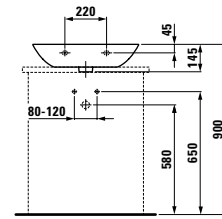

816302

Aufsatz-Waschtisch

Washbasin, undersurface ground

560 x 450 x 120 mm

Farben / colours: .000 .400 .757

Optionen / options: .104 .109 .111 .112