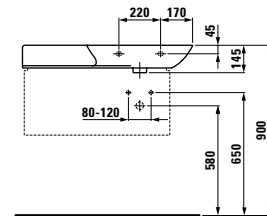

813301

Möbelwaschtisch, Ablage links

Vanity washbasin, shelf left

900 x 450 x 120 mm

Farben / colours: .000 .400 .757

Optionen / options: .104 .109 .111 .112

425401

Waschtischunterbau aus Aluminium,
1 Schublade, Aluminium

*Vanity unit made of aluminium,
1 drawer, aluminium*

770 x 350 x 355 mm

Farben / colours: .170 .171

813302

Möbelwaschtisch, Ablage rechts

Vanity washbasin, shelf right

900 x 450 x 120 mm

Farben / colours: .000 .400 .757

Optionen / options: .104 .109 .111 .112