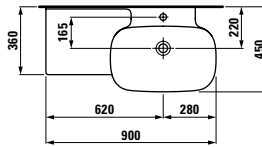

813301

Möbelwaschtisch, Ablage links

Vanity washbasin, shelf left

900 x 450 x 120 mm

Farben / colours: .000 .400 .757

Optionen / options: .104 .109 .111 .112

425401

Waschtischunterbau aus Aluminium,
1 Schublade, Aluminium

*Vanity unit made of aluminium,
1 drawer, aluminium*

770 x 350 x 355 mm

Farben / colours: .170 .171

813302

Möbelwaschtisch, Ablage rechts

Vanity washbasin, shelf right

900 x 450 x 120 mm

Farben / colours: .000 .400 .757

Optionen / options: .104 .109 .111 .112