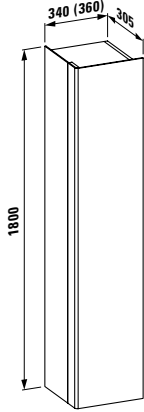

495411

Hängebox für interne Schubladenablage,
weiss matt pulverbeschichtet, nur für 425401

*Wall-hung box for internal drawer shelf,
powder-coated matt white, only for 425401*

400 x 100 x 100 mm

Farben / colours: .170

425451

Hochschrank aus Aluminium, 1 Tür,
Scharnier links, je 5 Ablagen im Korpus und in der Tür
*Tall cabinet made of aluminium, 1 door,
left hinged, 5 shelves each in the body and door*

360 x 305 x 1800 mm

Farben / colours: .170 .171