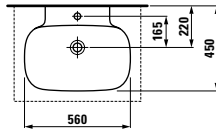

816302

Aufsatz-Waschtisch

Washbasin, undersurface ground

560 x 450 x 120 mm

Farben / colours: .000 .400 .757

Optionen / options: .104 .109 .111 .112