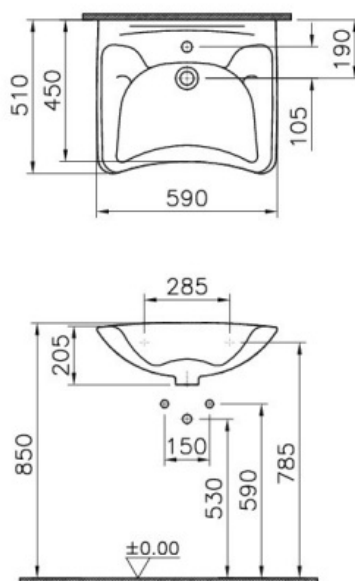

VitrA

Description Arkitekt Special Need S Washbasin, 60 cm with Tap Hole, with Overflow Hole

Code 6147B003-0001
Tap Hole Option Middle Tap Hole
Overflow Hole With Hole
CE Yes
Material Ceramic
NF Yes
VitrAclean No
Product Properties Accessible Bathrooms
Dimensions 60
Colour White