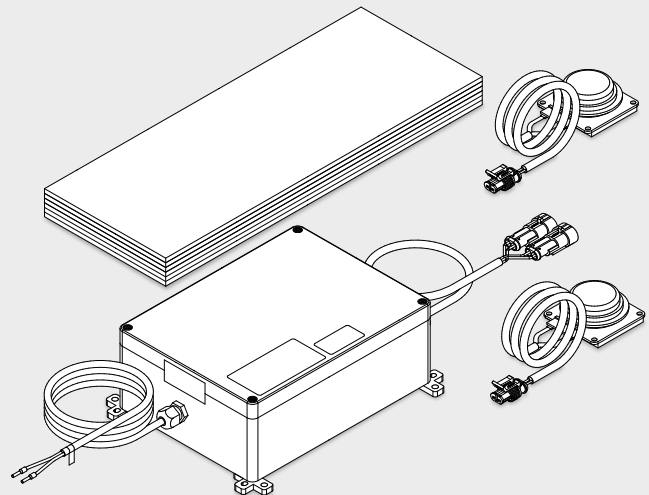

SOUND WAVE

- Innovative sound audio system
- Bath acts as sound box
- Good audio quality due to perfectly tuned technology
- Extraordinary sound above and under water
- Immersive musical experience
- Very easy to operate using your Bluetooth®-enabled device
- Perfect for the family. Wireless connection for up to 8 devices
- Operation via Bluetooth®.

The SOUND WAVE complies with Bluetooth® specification 3.0.

The system supports the following profile: Advanced Audio Distribution (A2DP) 1.0.

- Sound Wave automatically switches to stand by after disconnection
- **Only suitable for KALDEWEI baths**

Not suitable for whirl baths.