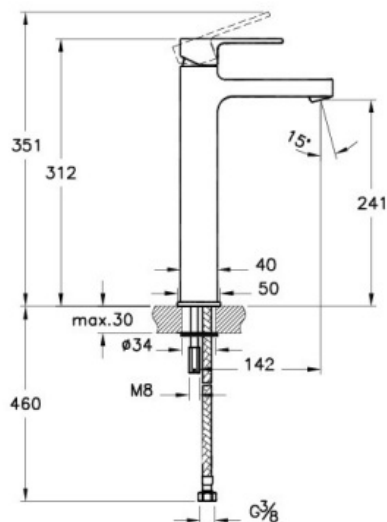

VitrA

Q-Line

Description Q-Line Basin Mixer (For Bowls)

Code	A40798EXP
Faucet Type	High
Installation Type	Standard
Product Properties	Extra Water Saving
Water Label	A
Blue Life	Yes
Breem	7
Working Pressure	0,5-10 Bar (Recommended 3-5 Bar)
DGNB	2
EPD	Yes
Coating	Chrome
Cartridge	35 mm Cartridge Flow and Temperature Adjustable
Leed	9
Aerator	Swivel Honeycomb
Water Saving Amount	3
Colour	Chrome