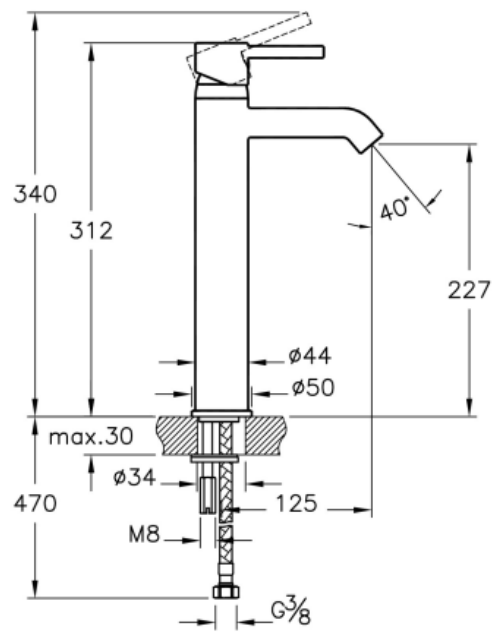

VitrA

Minimax S

Description	Minimax S Basin Mixer (For Bowls)
Code	A41990EXP
Faucet Type	High
Installation Type	Standard
Product Properties	Energy Saving
Blue Life	Yes
Working Pressure	0,5-10 Bar (Recommended 3-5 Bar)
EPD	Yes
Coating	Chrome
Cartridge	35 mm Cartridge Flow and Temperature Adjustable
Aerator	Cache Aerator
Colour	Chrome