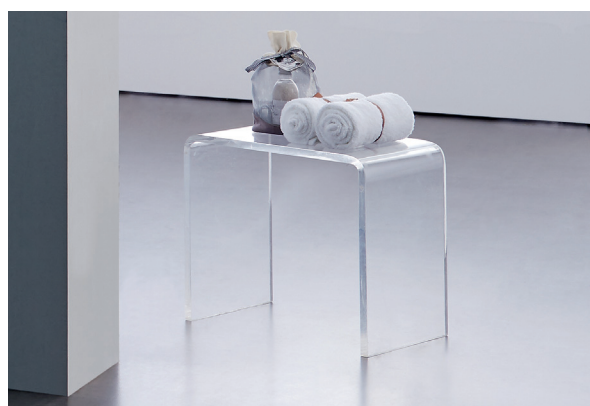

Табурет GROSSMAN
37x33x22cm