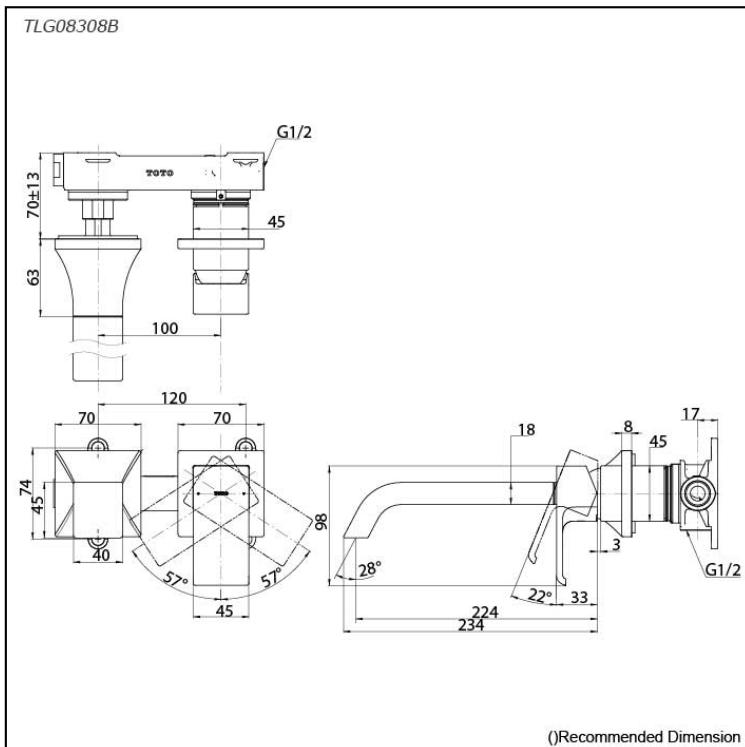

GC Series
 Wall-Mount Single Lever Lavatory Faucet
 (Long Spout) (w/o Pop-up Waste)

Features

- Breadth and symbolism of classic design in a contemporary form
- Elegant design that stood the test of time while transitioning to a modern design that reflects the present day
- Easy Installation and Usage
- Long lasting, COMFORT GLIDE mechanism for a smooth operation

Specifications

Finish: Chrome
 Material: Brass
 Water Pressure: 0.05MPa~1.0MPa

Parts description

- **TLG08308B**
 Wall Mount Single Lever Lavatory Faucet
 (Long Spout) (w/o Waste Fittings)

Flow Rate

TLG08308B