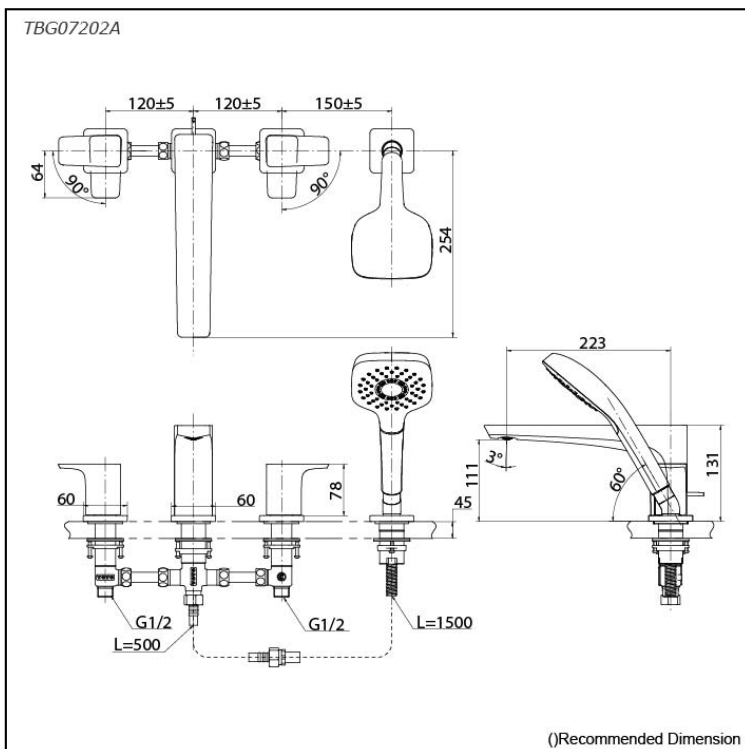

GE Series Bath & Shower Set (4-Holes)

Features

- A beauty of traditional craft in characteristic sculptural form
- V-shaped edge extends up to the end of the spout generate multi sided reflections
- Easy Installation and Usage
- 1 mode function hand shower (COMFORT WAVE)

Specifications

Finish:	Chrome
Material:	Brass
Water Pressure:	0.05MPa~1.0MPa

Parts description

- **TBG07202A**
Bath & Shower Set
(4-Holes)

Flow Rate

TBG07202A

SPOUT

Flow Rate

TBG07202A

SHOWER