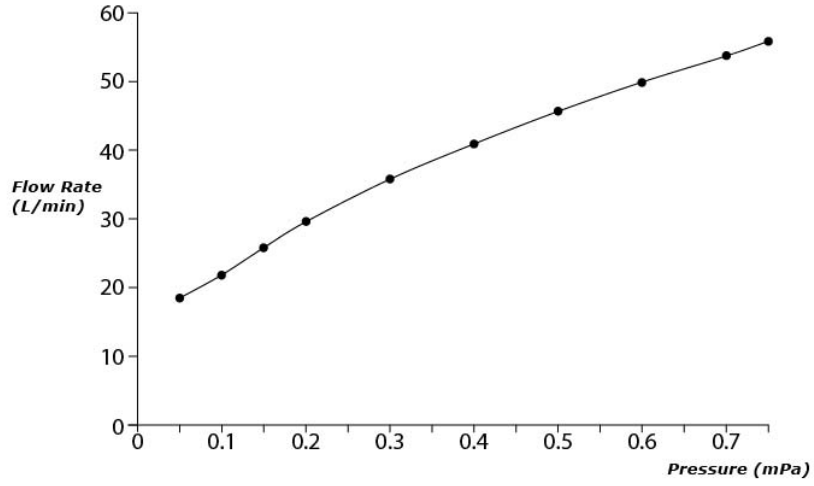

GE Series Bath & Shower Set (4-Holes)

Features

- A beauty of traditional craft in characteristic sculptural form
- V-shaped edge extends up to the end of the spout generate multi sided reflections
- Easy Installation and Usage
- 1 mode function hand shower (COMFORT WAVE)

Specifications

Finish:	Chrome
Material:	Brass
Water Pressure:	0.05MPa~1.0MPa

Parts description

- **TBG07202A**
Bath & Shower Set
(4-Holes)

Flow Rate

TBG07202A

SPOUT

Flow Rate