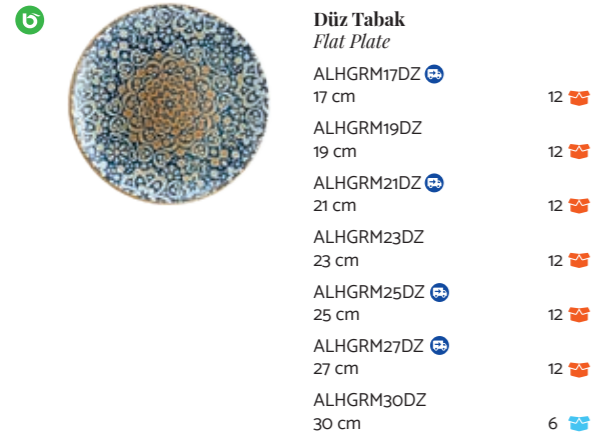

Compatible With
MUG 03 KKN
RIT 04 CPF
RIT 05 CPF
BNC 03 CF

🔵 Made to Stock
🔴 References in red are new products.
🟡 Covered by BONNA Life Time Edge Chip Warranty

6 pcs 🔵
12 pcs 🔴
24 pcs 🟡