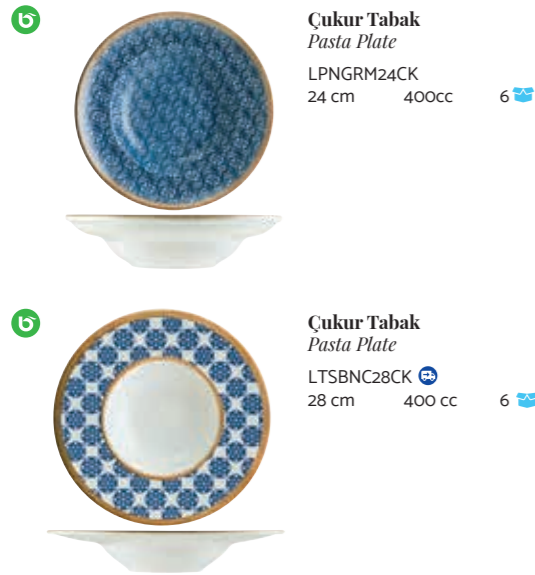

Çukur Tabak
Pasta Plate

CLFGRM27CK
27 cm 450cc

6

Oval Tabak
Oval Dish

LPNGRM15OKY
15 x 8,5 cm
LPNGRM24OKY
24 x 14 cm

12
12

Oval Tabak
Oval Dish

CLFGRM19OKY
19 x 11 cm
CLFGRM34OKY
34 x 19 cm

12
6

Çukur Tabak
Pasta Plate

LTSBNC28CK
28 cm 400 cc

6

Çukur Tabak
Pasta Plate

CLFBLM28CK
28 cm 1700cc

6

Oval Tabak
Oval Dish