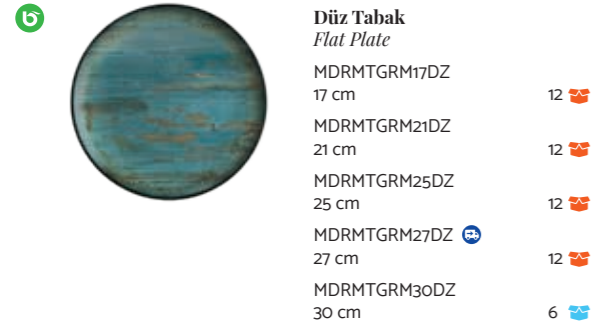

🍴 Made to Stock
🍴 References in red are new products.
🍴 Covered by BONNA Life Time Edge Chip Warranty

6 pcs 🍴
12 pcs 🍴
24 pcs 🍴