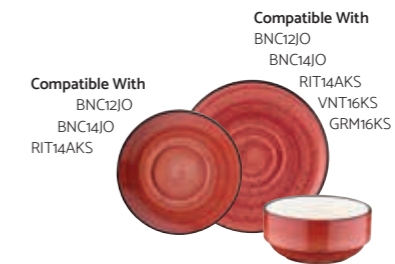

- APSBNC6JO 6 cm 30 cc 24
- APSBNC12JO 12 cm 350 cc 12
- APSBNC14JO 14 cm 500 cc 12
- APSGRM17KKT 17 cm 12
- APSGRM19KKT 19 cm 12

- APSRIT12AKS 12 cm 290 cc 12
- APSRIT14AKS 14 cm 450 cc 12

- APSBNC12KS 12 cm 290 cc 24

- APSVNT8KS 8 cm 60 cc 24
- APSVNT16KS 16 cm 350 cc 12
- APSVNT18KS 18 cm 450 cc 6
- APSVNT22KS 22 cm 850 cc 6

- APSSTR10KS 10 cm 45 cc 24
- APSSTR27KS 27 cm 750 cc 6

- APSTST9SH 11 cm 12

- APSOPT17SH 17 cm 12
- APSOPT20SH 20 cm 12

To view the full AURA PASSION Collection visit www.bonna.com.tr/collections/aura-passion/

Made to Stock
References in red are new products.
Covered by BONNA Life Time Edge Chip Warranty

6 pcs
12 pcs
24 pcs