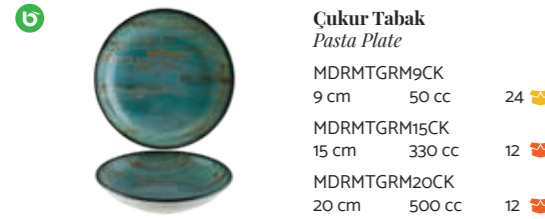

🍴 Made to Stock
🍴 References in red are new products.
🍴 Covered by BONNA Life Time Edge Chip Warranty

6 pcs 🍴
12 pcs 🍴
24 pcs 🍴