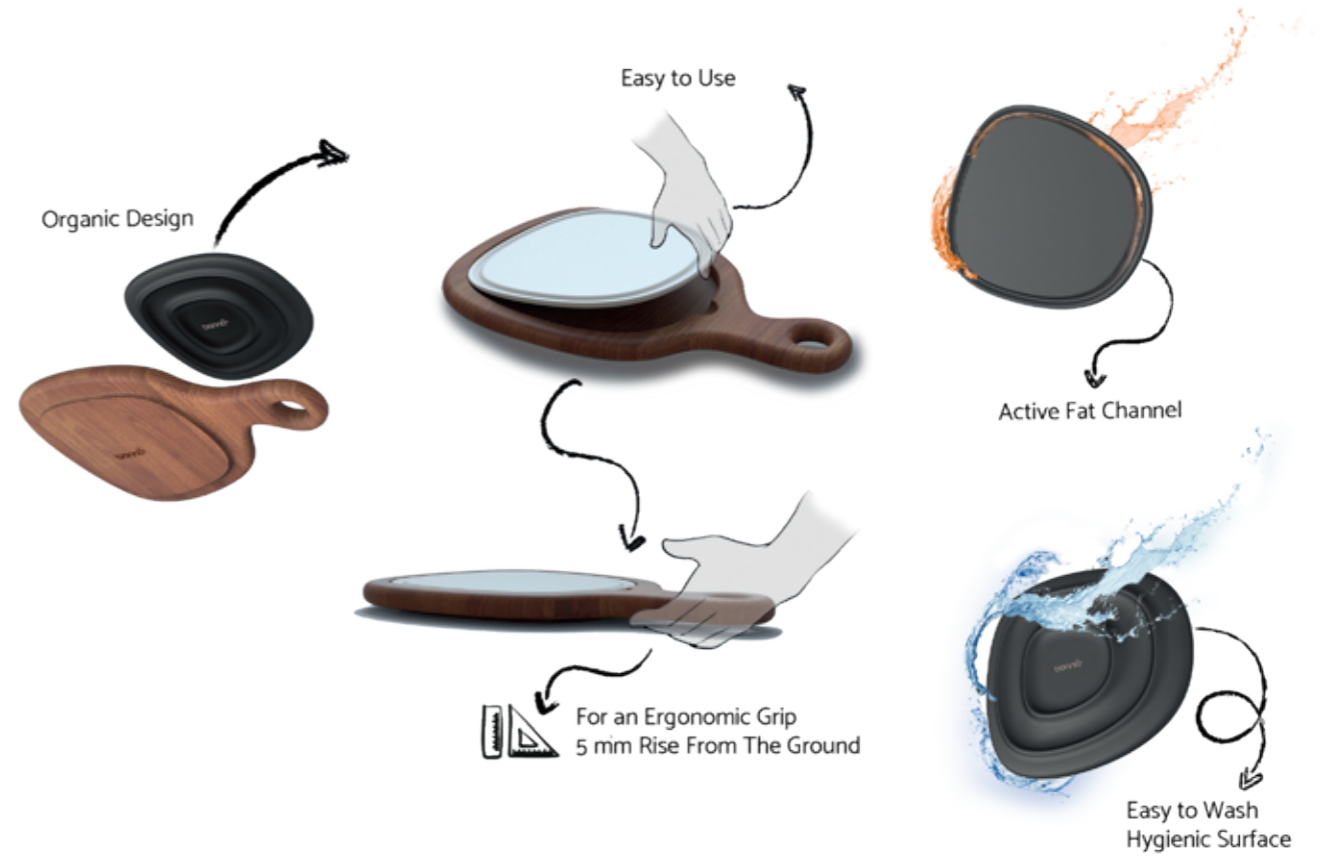

6

- Designed and manufactured in Turkey
- Ergonomic design, easy to hold
- 2 pcs set - beech wood main plate, porcelain service plate
- 5 mm above the surface for easy grip
- Active oil discharge channels
- Easy-to-wash
- Hygienic service surface