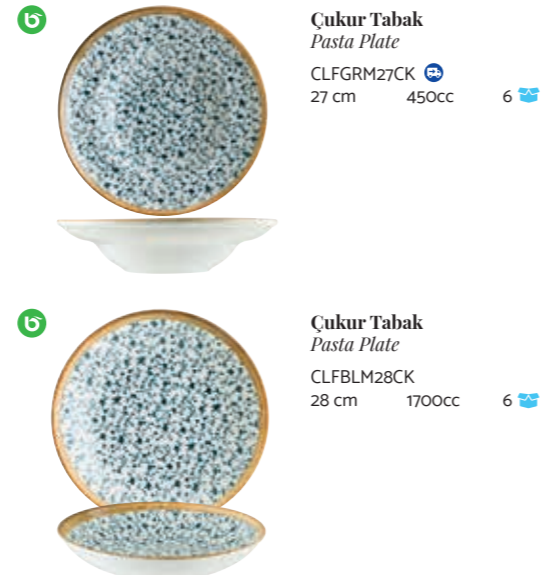

Çukur Tabak
Pasta Plate

CLFGRM27CK
27 cm 450cc

6

Oval Tabak
Oval Dish

LPNGRM15OKY
15 x 8,5 cm
LPNGRM24OKY
24 x 14 cm

12
12

Oval Tabak
Oval Dish

CLFGRM19OKY
19 x 11 cm
CLFGRM34OKY
34 x 19 cm

12
6

Çukur Tabak
Pasta Plate

LTSBNC28CK
28 cm 400 cc

6

Çukur Tabak
Pasta Plate

CLFBLM28CK
28 cm 1700cc

6

Oval Tabak
Oval Dish