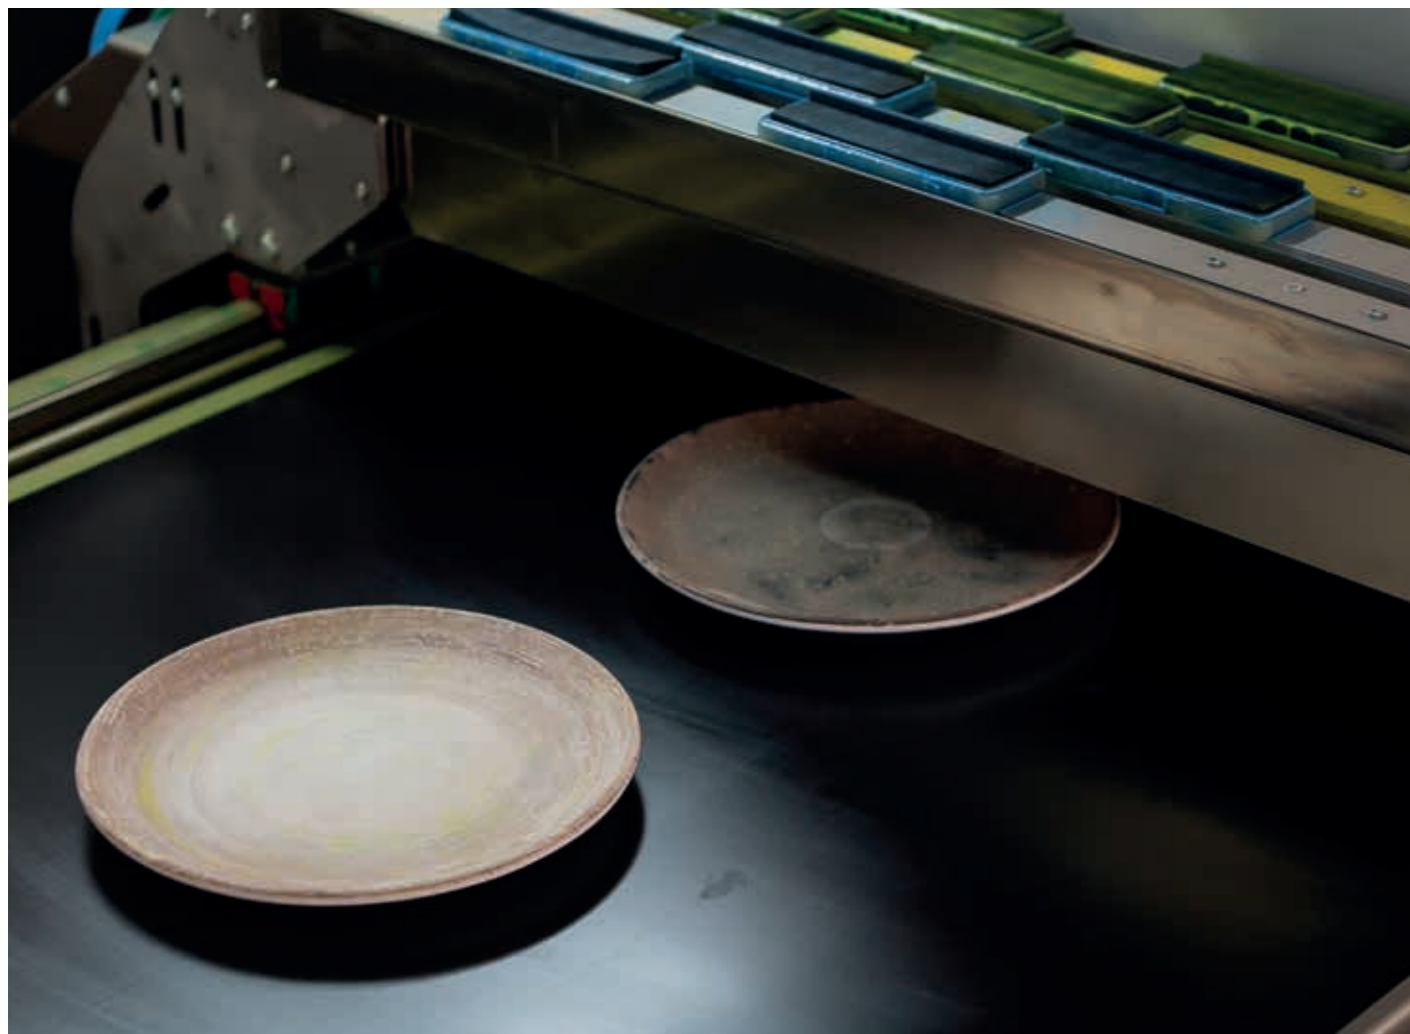

MT-RIT02KF	80 cc	6	
S-MT-LUCOCGRM02KT	12 cm	6	

 Made to Stock
 References in red are new products.
 Covered by BONNA Life Time Edge Chip Warranty

bonna

Always For The Best; Envisio

It is now possible to create personalized designs for your choice of tableware, answering the needs of different cuisines and presentation perspectives with Bonna Envisio. Compared to hand decoration, this faster application technique also provides unlimited color, pattern and texture options to create your individual touch in presentations.