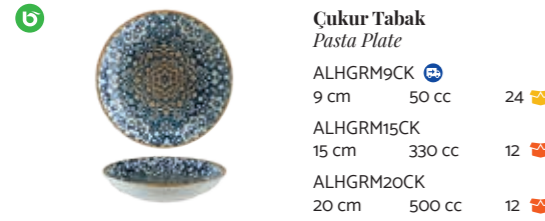

Compatible With
MUG 03 KKN
RIT 04 CPF
RIT 05 CPF
BNC 03 CF

🔵 Made to Stock
🔴 References in red are new products.
🟡 Covered by BONNA Life Time Edge Chip Warranty

6 pcs 🔵
12 pcs 🔴
24 pcs 🟡