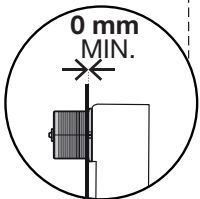

(dimensions in millimeters)

EXPERT PLUS

OLI74 PLUS

QUADRA PLUS

OLI120 PLUS

OLI80

4

FRONT

x2

← X + 45mm →

x2

← X + 30mm →

4

TOP

x2

← X + 10mm →

x2

← X + 75mm →

5

Cod.037152
 Fixation kit <09
 Order separately

7

8