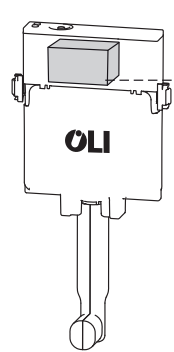

(dimensions in millimeters)

EXPERT PLUS

OLI74 PLUS

QUADRA PLUS

OLI120 PLUS

OLI80

4

FRONT

x2

← X + 45mm →

x2

← X + 30mm →

4

TOP

x2

← X + 10mm →

x2

← X + 75mm →

5

Cod.037152
 Fixation kit <09
 Order separately

7

8