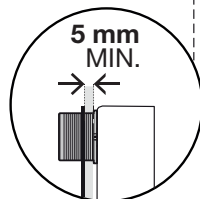

(dimensions in millimeters)

EXPERT PLUS

OLI74 PLUS

QUADRA PLUS

OLI120 PLUS

OLI80

4

FRONT

x2

← X + 45mm →

x2

← X + 30mm →

4

TOP

x2

← X + 10mm →

x2

← X + 75mm →

5

Cod.037152
 Fixation kit <09
 Order separately

7

8