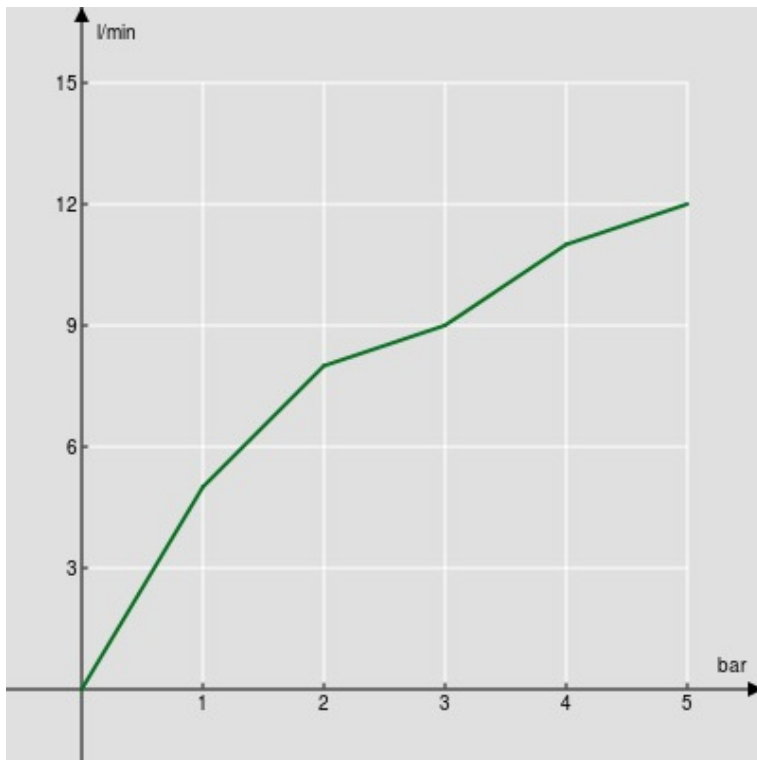

FLOW RATE DIAGRAM: HOT/COLD WATER

— Hand shower

FLOW RATE DIAGRAM: MIXED WATER

— Hand shower