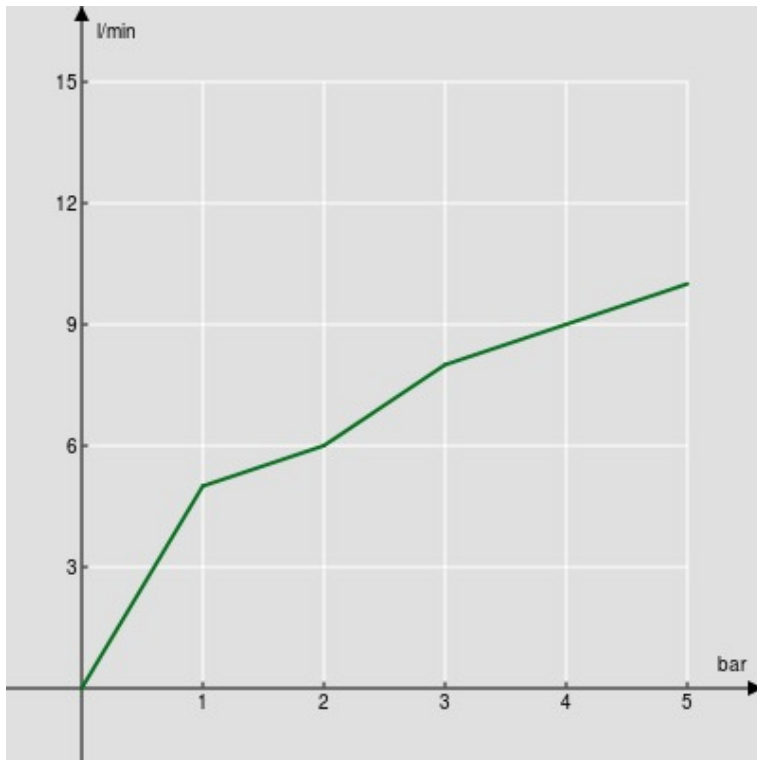

FLOW RATE DIAGRAM: HOT/COLD WATER

— Hand shower

FLOW RATE DIAGRAM: MIXED WATER

— Hand shower