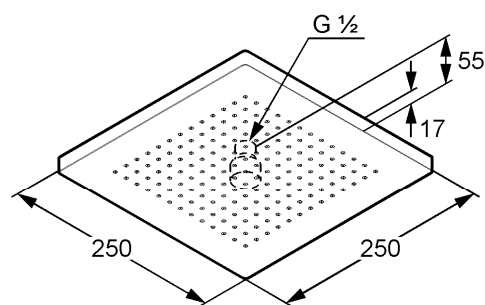

Product: KLUDI A-QA head shower DN 15

Ref.: 6653105-00

Product description

head shower DN 15
 250 x 250 mm
 with cleaning system
 with ball joint
 connection G 1/2
 without shower arm
 noise group I

Finishes:
 05 chrome

Product picture

Advertisement

- * KLUDI GmbH & Co KG KLUDI head shower item no. 6653105-00
- ** chrome plated brass/plastic, DIN EN 248
- *** ajar to DIN EN 1112

head shower, manufacturer KLUDI GmbH & Co KG KLUDI head shower item no. 6653105-00, DN 15, chrome plated brass/plastic, flow rate at 3 bar max. 0,56 l/s (free flow), noise level DIN 4109 group I, without report no., diameter head shower 250 x 250 mm, with ball joint, connection 1/2 inch female thread, with cleaning system, with 169 jets, PN 5,

Dimensional drawing

Flow rate diagram