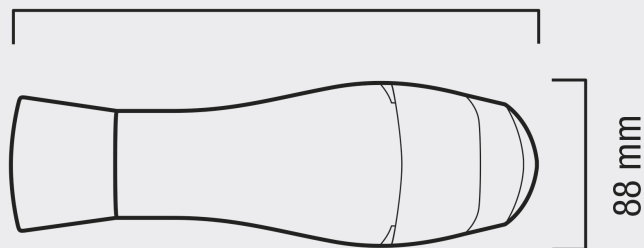

Mod. 561.08/I

EXCEL 2000 IONIC

THE ULTRA-LIGHT HAIRDRYER WITH IONS
GENERATOR

2000 W

260 mm

88 mm

240 mm