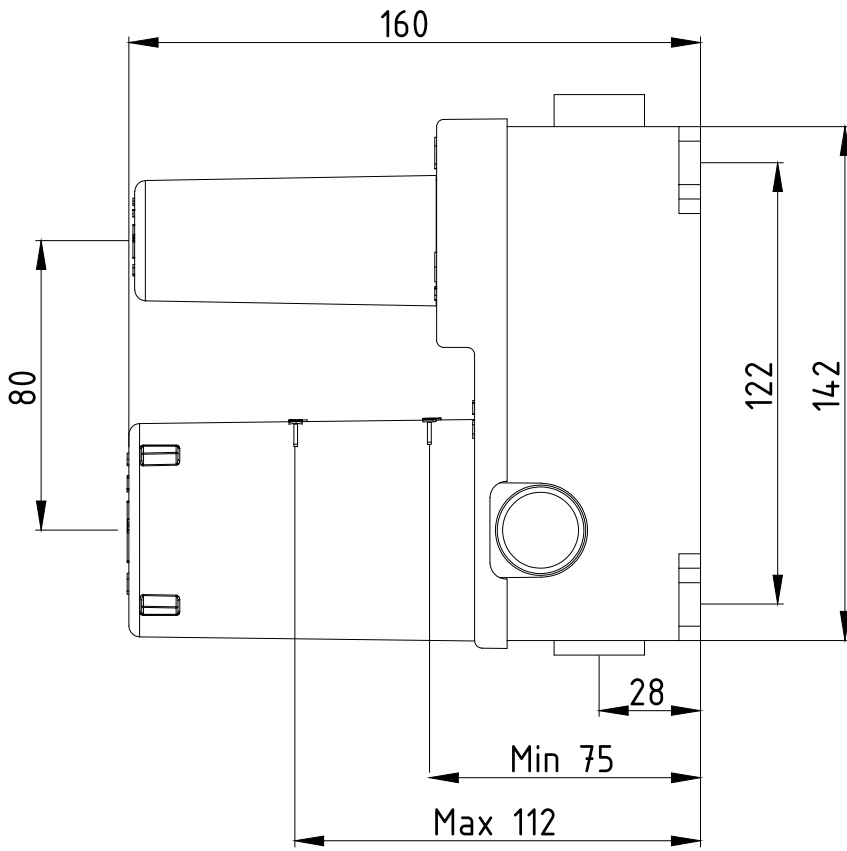

ANKASTRE BANYO/DUŞ BATARYALARI CONCEALED BATH/SHOWER MIXERS

Ürün Kodu : 102166201C1 - Ankastra Banyo/Duş Bataryası Sıva Altı Grubu - 2 Yollu - Mat Siyah (İhracat Kodu: 102166201C1EX)

Product Code: 102166201C1 - Concealed Bath/Shower Mixer Flush Mounted Group - 2 Way Diverter - Matt Black (Export Code: 102166201C1EX)

*Localization product codes are available.

Aralık 2020 / December 2020

www.eca.com.tr

E.C.A. önceden haber vermeksizin, ürünler ve ürünlerin teknik detaylarında değişiklik yapma hakkını saklı tutar.

We reserve the right to alter product specification and colors and to make technical modifications without prior notice.

Elginkan