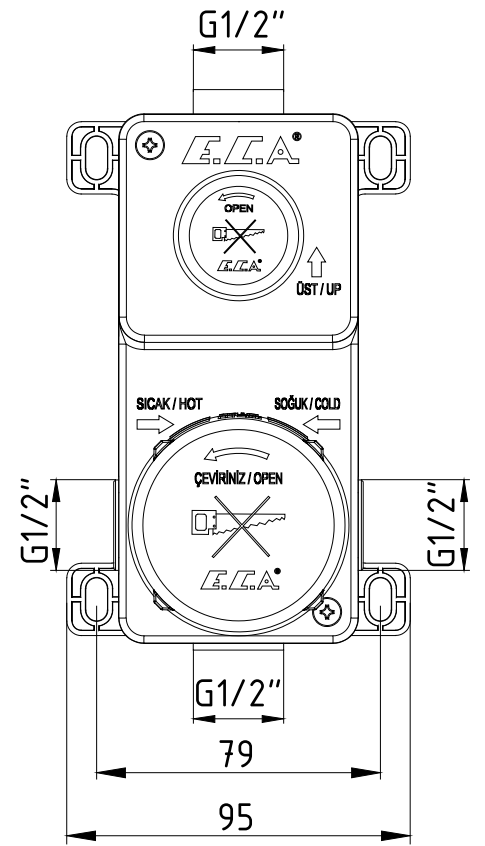

ANKASTRE BANYO/DUŞ BATARYALARI CONCEALED BATH/SHOWER MIXERS

Ürün Kodu : 102166201C1 - Ankastra Banyo/Duş Bataryası Sıva Altı Grubu - 2 Yollu - Mat Siyah (İhracat Kodu: 102166201C1EX)

Product Code: 102166201C1 - Concealed Bath/Shower Mixer Flush Mounted Group - 2 Way Diverter - Matt Black (Export Code: 102166201C1EX)

*Localization product codes are available.

Aralık 2020 / December 2020

www.eca.com.tr

E.C.A. önceden haber vermeksizin, ürünler ve ürünlerin teknik detaylarında değişiklik yapma hakkını saklı tutar.

We reserve the right to alter product specification and colors and to make technical modifications without prior notice.

Elginkan