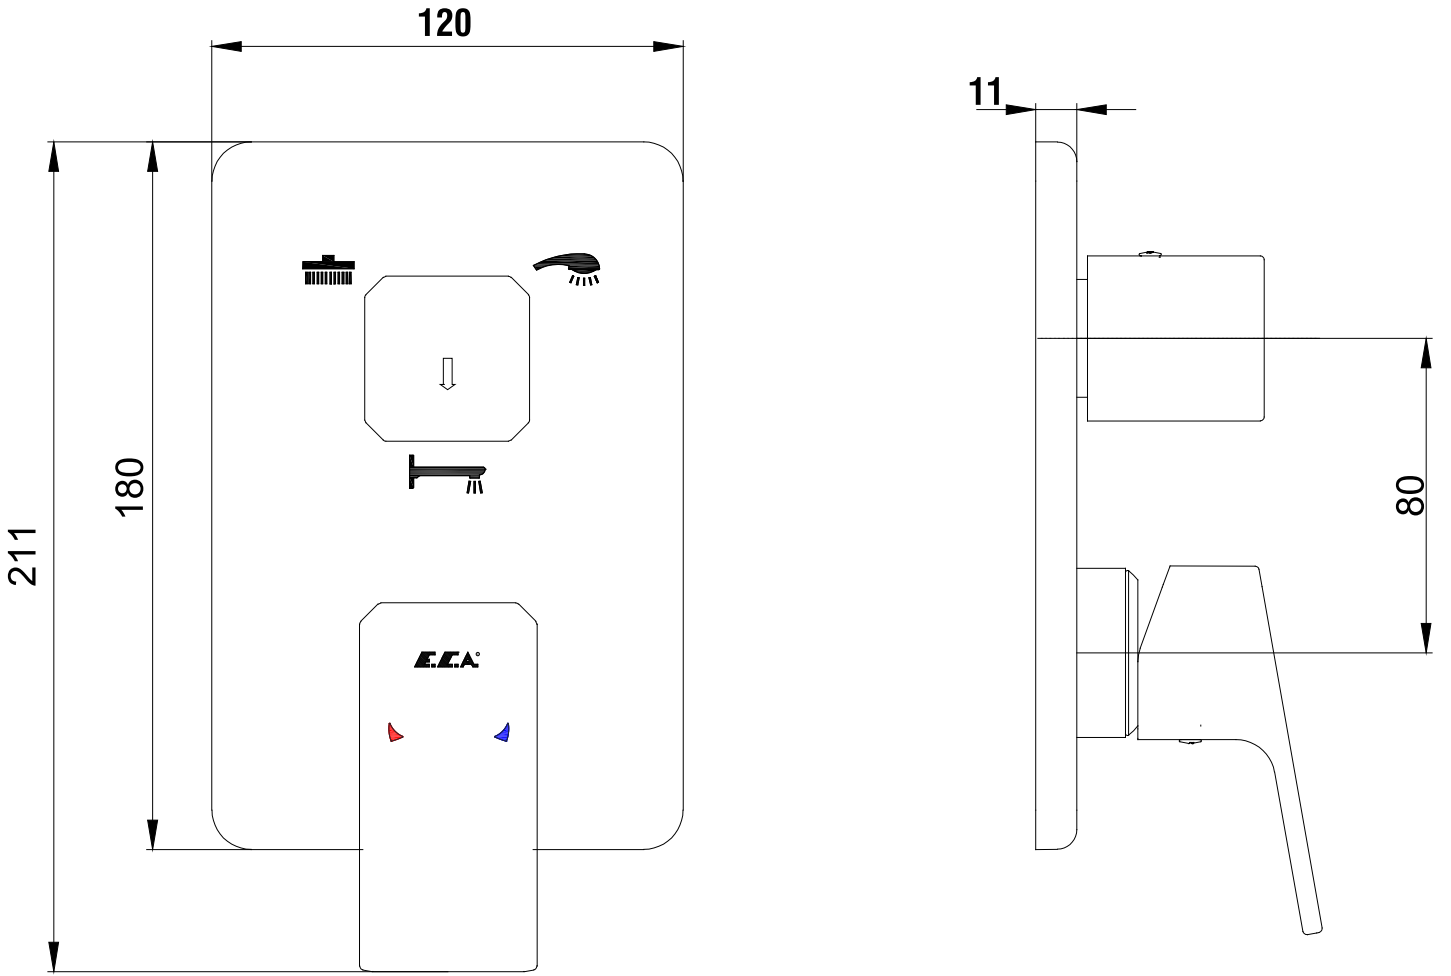

ANKASTRE BANYO/DUŞ BATARYALARI CONCEALED BATH/SHOWER MIXERS

E.C.A.[®]

Ürün Kodu : 102167305C1-K - TIERA Ankastrre Banyo Bataryası Sıva Üstü Grubu - 3 Yollu - Mat Siyah (**İhracat Kodu**: 102167305C1EX-K)
Product Code: 102167305C1-K - TIERA Concealed Bath Mixer Surface Mounted Group - 3 Yollu - Matt Black (**Export Code**: 102167305C1EX-K)
*Localization product codes are available.