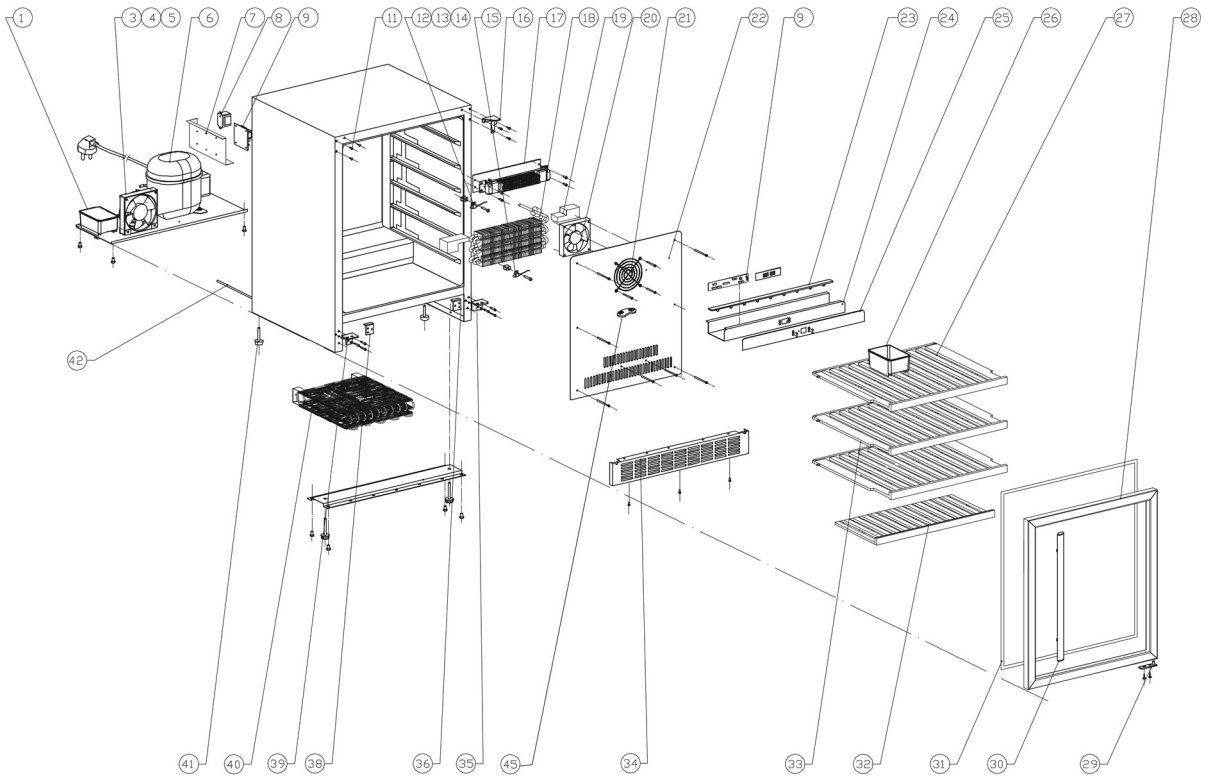

34130 / TFW200-S

Position	ItemNo	Description
01	14224	Evaporating Tube
02	34773	Wire Clamp
03	11597	Water Tank
06	12558	Anti-Vibration Gasket
07	34796	Belt
08	15703	Filter Drier
09	34797	Compressor
11	13638	Electrical Box
12	34798	Transformer
13	34853	PCB board
15	34795	Decorative nail
16	14456	Evaporator Sensor
17	13725	Wire Clamp
18	34799	Top right hinge
19	13288	PTC Heater
21	14250	Evaporator
22	33620	Evaporator Foam
23	13436	Evaporator Fan Dc1225S
24	13430	Evaporator Fan Cover
25	33622	Spacer
26	34800	Air duct board
27	13860	Display Holder
28	15576	LED Light
29	13811	Control Panel
30	10959	Display Panel
31	34783	Humid box
32	34801	Wood shelf
33	34802	Door
33.1	34803	Door Gasket
33.2	31369	Handle 2020
34	34785	Door hinge axis
35	15254	Wooden Shelf G (Bottom)
37	34786	Button
38	32349	Bottom Grill For Lock
39	10681	Keys
40	13800	Cabinet Sensor
40.1	13848	Cover For Sensor
41	34788	Filter box
41.1	34789	Filter
42	34804	Lower hinge right
43	34805	Front leg bracket
44	34806	Lower hinge left
45	14112	Condenser
46	14554	Adjustable Feet
47	14177	Condenser Cover
48	13363	Condenser Fan Dc1225B
49	13504	Fan Cover
50	34807	Air circulation gasket
51	34793	Air-circulating pipe
99	12972	Top Hinge Left
99.1	34778	Decorative nail
99.2	31371	Bottom Hinge Axis Left
99.3	31372	Key

34130 / TFW200-S

TEFCOLD 	Date: 201208
Model: TFW160S	Rev. no.: 02
Exploded view	Rev. by: rfj
Drawing no.:	