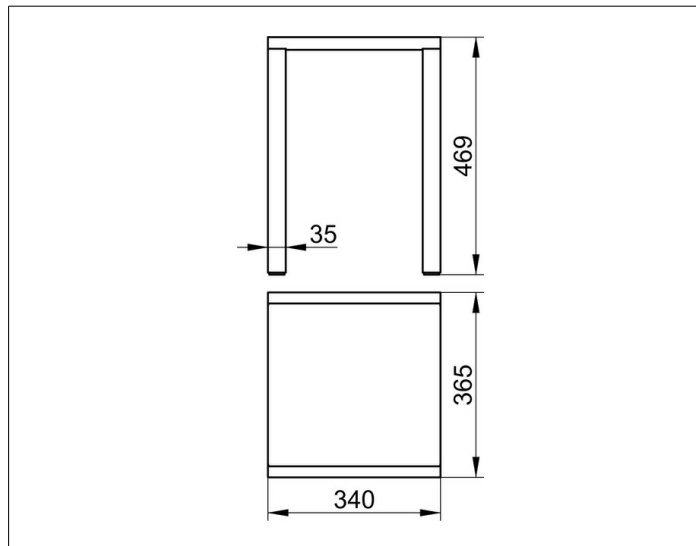

## СПЕЦИФИКАЦИИ

KEUCO PLAN bathroom stool 14982010037 with two chrome-plated, antislip legs, 1-3/8" x 3/8", chrome-plated cylindric handle, seat dark grey (RAL 7021) made from Polypropylene, 13-3/8" x 14-3/8", seat height 18-7/16", load capacity up to 220 lb