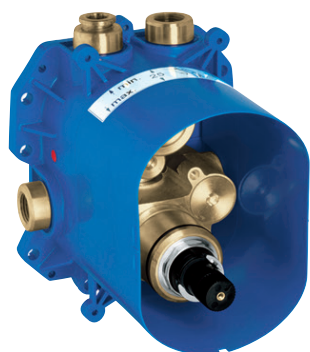

34 506 000
Perfect shower set
Allure 230 head shower
Euphoria Cube hand shower
with Rapido T

GROHTHERM CUBE HIGHLIGHTS

FIND MORE PRODUCTS ONLINE.