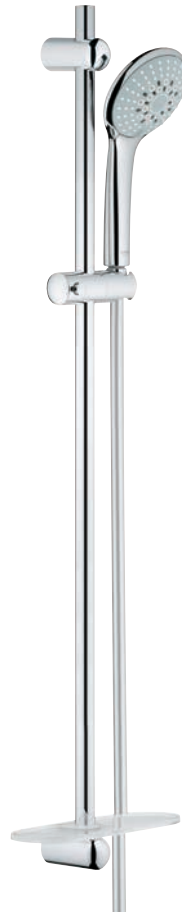

27 227 001
Shower set
with hand shower 110 Champagne
with GROHE EasyReach tray
rail 900 mm
27 232 001
with rail 600 mm