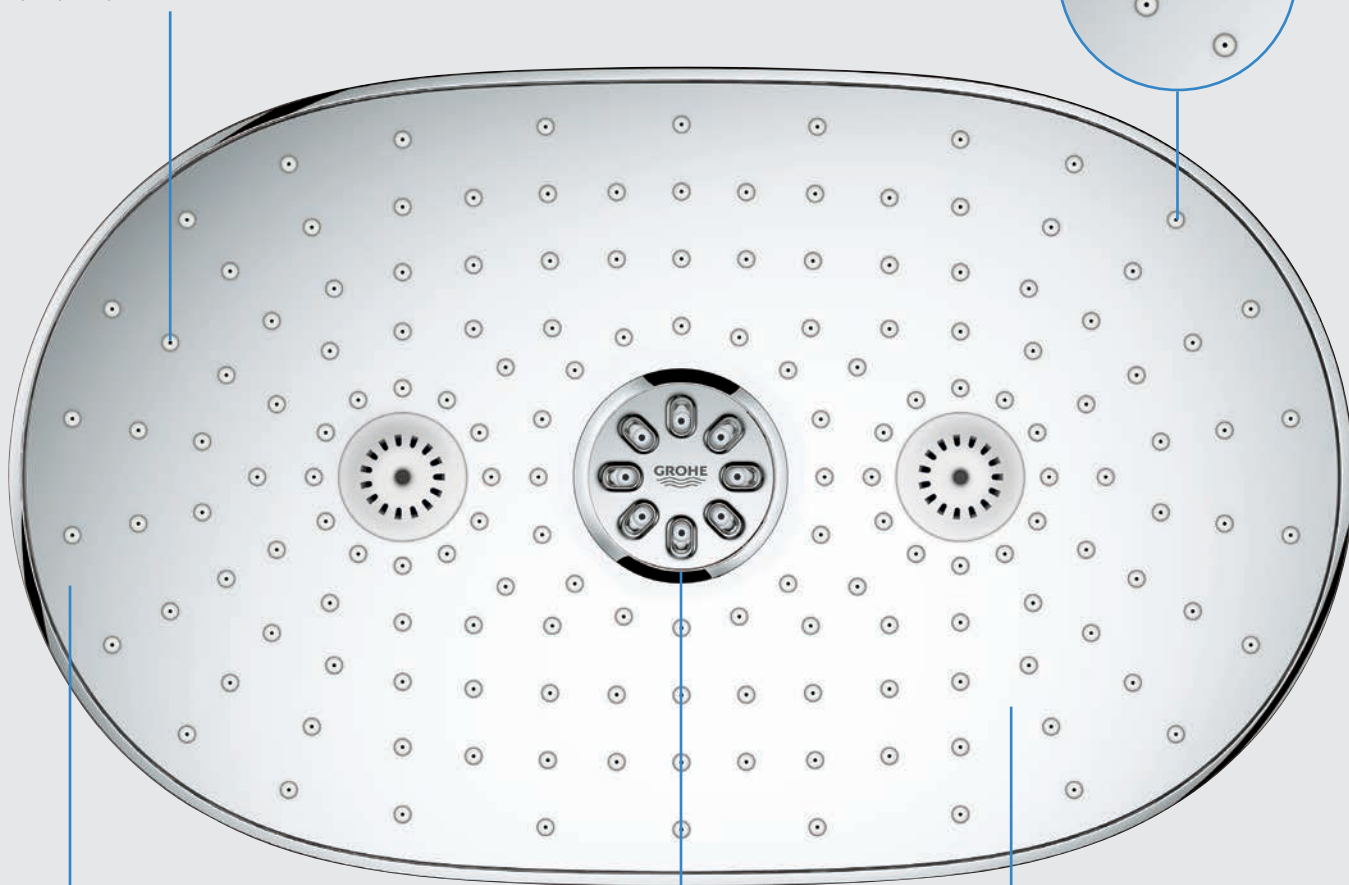

GROHE RAINSHOWER 360 HEADSHOWER

GROHE PureRain/GROHE Rain O²
spray as preset function

Improved SpeedClean nozzles

GROHE StarLight
Chromed Metal Spray Plate

GROHE EasyClean
removable spray plate