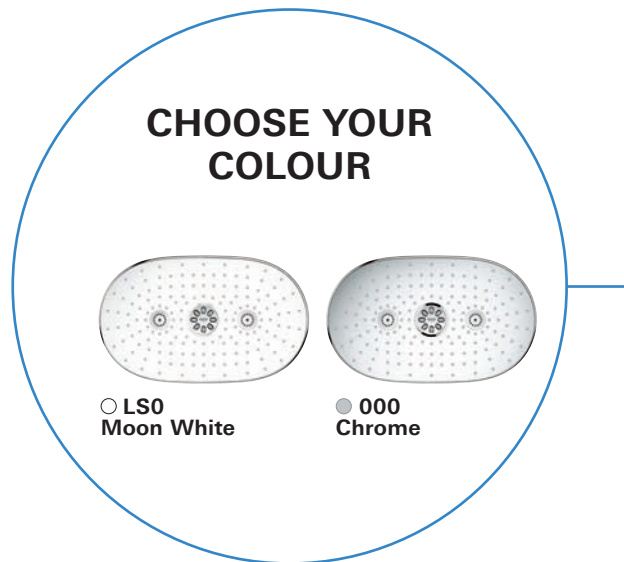

○ **LSO**
Moon White

● **000**
Chrome