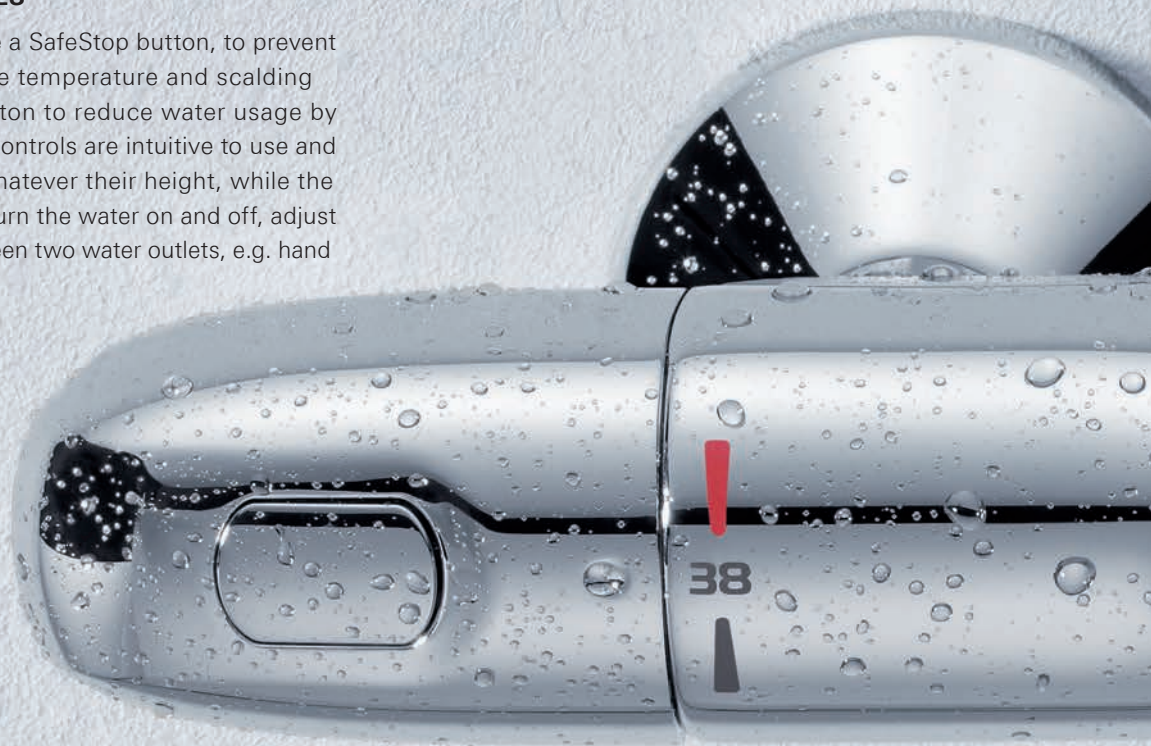

COMFORT, SAFETY, SAVINGS

We've all been there before. You've just stepped into the shower when someone else in the house either turns on a faucet or flushes the toilet; suddenly the temperature of your shower plummets or becomes scalding hot – leaving you with soap in your eyes as you try to manually adjust the temperature back to a comfortable level. Install a GROHE thermostat and you can be sure of a safe and enjoyable showering experience every time.

USER-FRIENDLY FEATURES

Our thermostats also feature a SafeStop button, to prevent children from turning up the temperature and scalding themselves, and an EcoButton to reduce water usage by up to 50 %. Our EasyLogic controls are intuitive to use and cater to the entire family, whatever their height, while the AquaDimmer allows you to turn the water on and off, adjust the flow rate and divert between two water outlets, e.g. hand shower and bath spout.