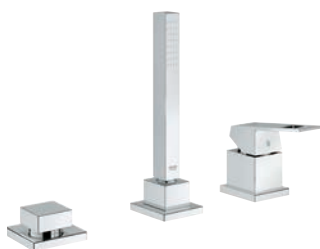

23 406 000
XL-Size
Basin mixer
for freestanding basins

20 351 000
M-Size
3-hole Basin mixer
with pop-up waste set

19 895 000 + 23 200 000
M-Size
Basin mixer wall mounted 171 mm
+ separate concealed body
23 447 000 + 23 200 000
L-Size, 231 mm
+ separate concealed body