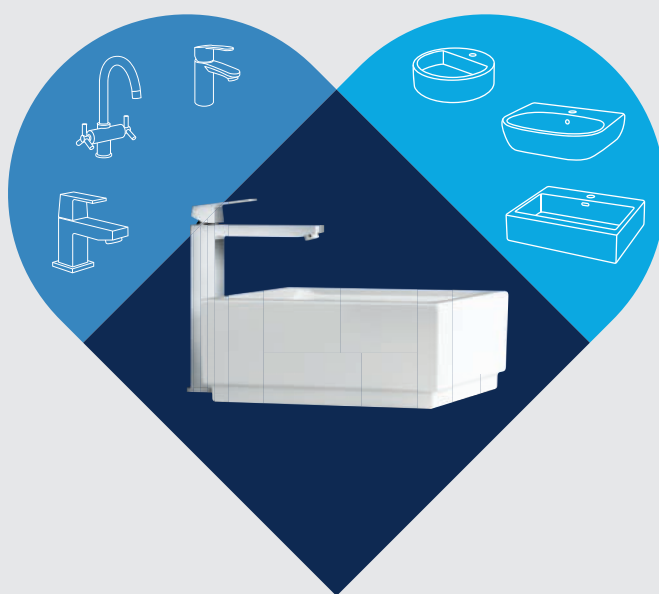

ABOUT GOOD AND PERFECT INTERACTION.

Do you not only want a combination of washbasin and fitting, but also a perfectly matched complete bath solution? No problem: In addition to the test criteria of 'design,' 'comfort' and 'water flow', the new criterion 'completeness' considers the complete GROHE product portfolio, which was matched to fit 100% by the GROHE in-house design team. Only those combinations which have achieved three stars in the category 'completeness' may be designated a PerfectMatch. Whether washbasin, fitting, shower solution or accessory, everything here is a perfect match. From now on, it will be particularly easy to find a complete bathroom solution thanks to GROHE PerfectMatch. Harmony between technology, appearance and style are guaranteed.

Enjoy the pure anticipation of water:
your own personal dream bathroom
is only a few pages and clicks away:
grohe.com/bestmatch

Apple, the Apple logo, iPad, and iPhone are trademarks of Apple Inc., registered in the U.S. and other countries. App Store is a service mark of Apple Inc. Google Play is a trademark of Google Inc.