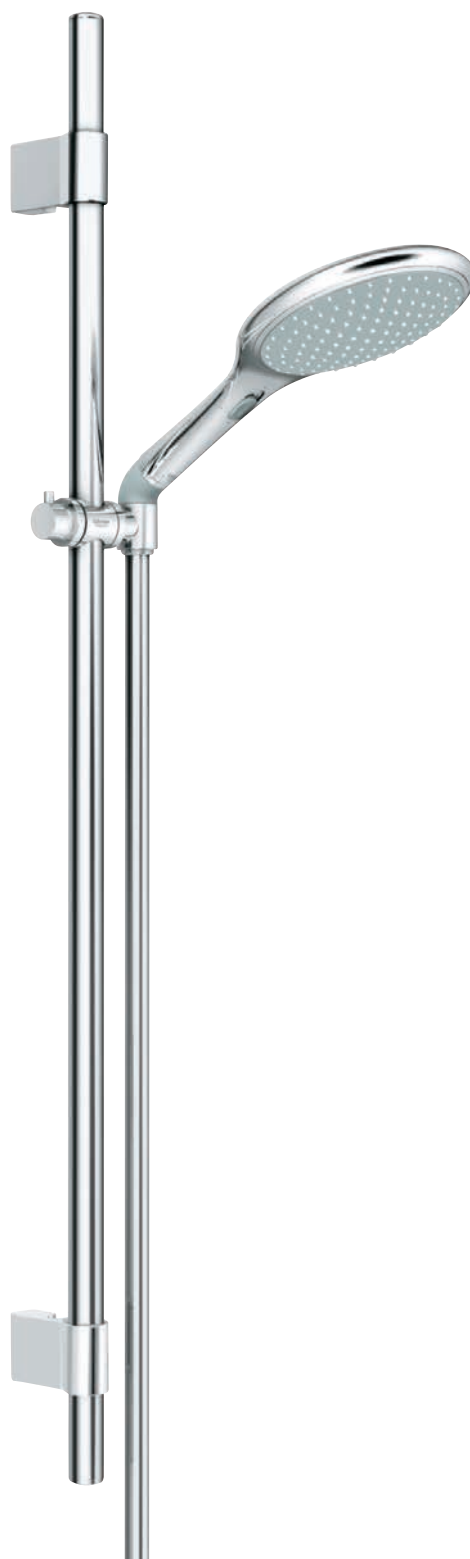

27 273 001
Shower set
with hand shower Solo 150
rail 900 mm