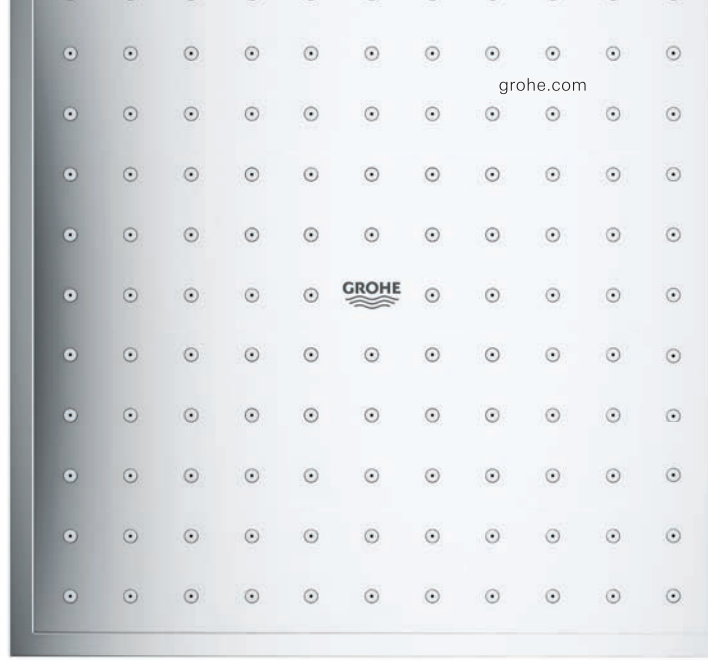

**GROHE HEAD SHOWERS
SHAPES AND SIZES**

Rainshower F-Series 10" 254 mm x 254 mm

Rainshower Veris 300 x 150 mm

Euphoria Cube 150

Rainshower Allure 230

Rainshower 310

Power&Soul 190

Euphoria Cosmopolitan 160