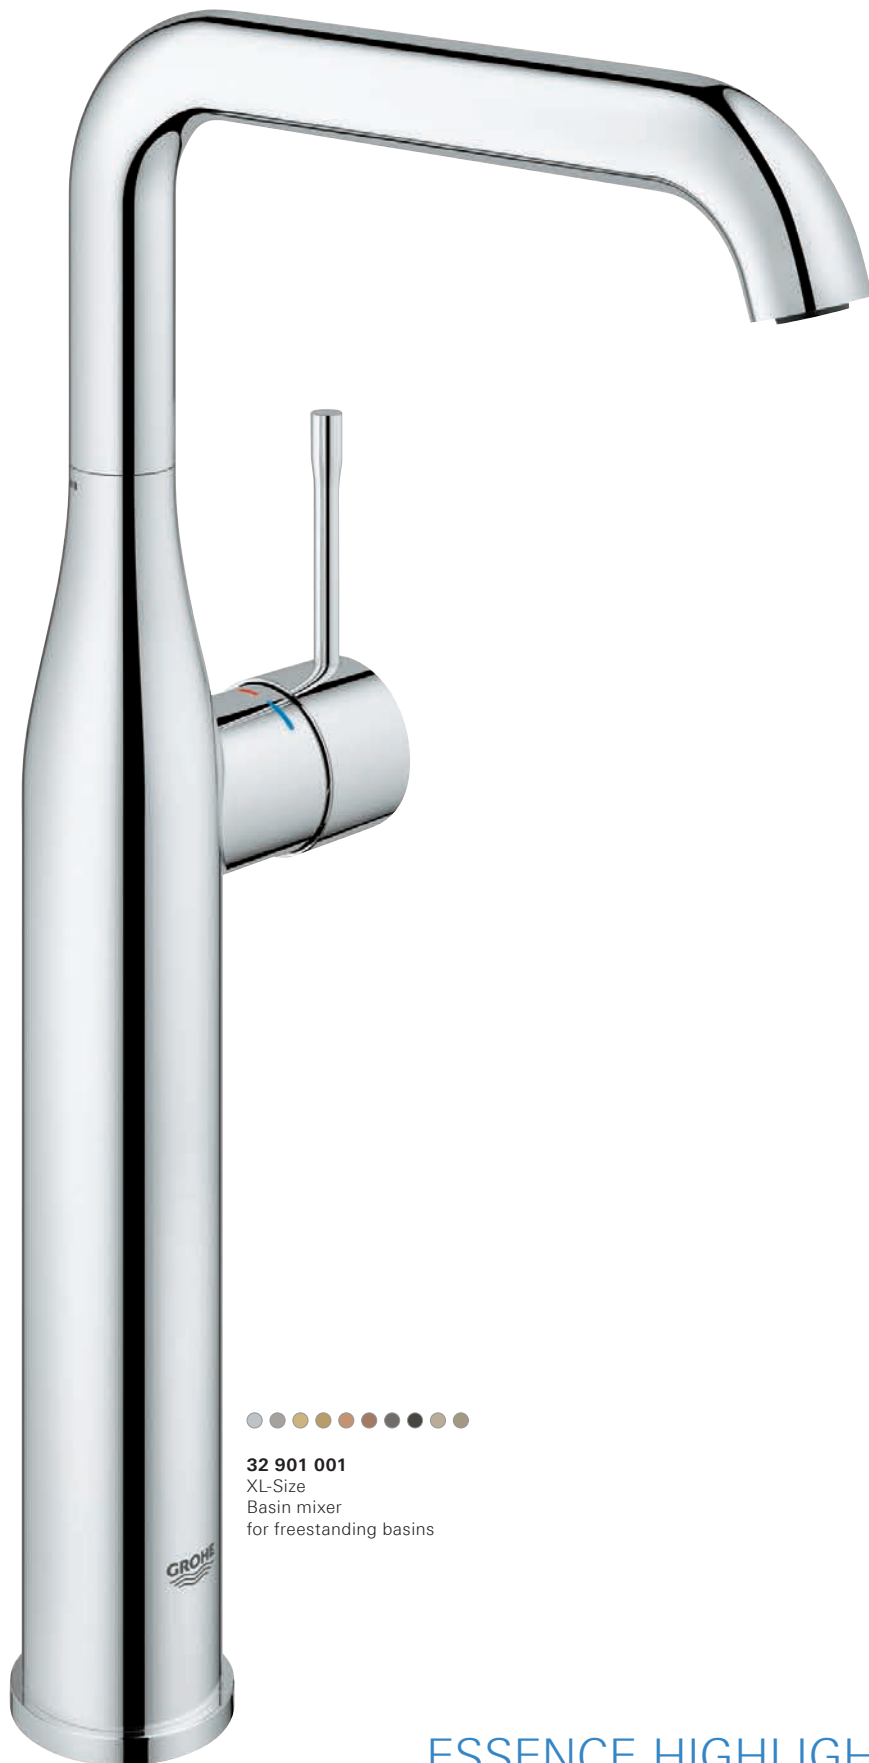

FREEDOM OF **CHOICE**

DISCOVER THE EXCITING NEW COLOURS IN THE ESSENCE RANGE

Inspired by worldwide colour trends emerging at international design shows, GROHE now offers 10 colour finishes, presented for the first time in the complete Essence line. With its extensive range of sizes, colours and finishes, the new Essence series will make you feel completely spoilt for choice. The full range – from faucets to showers and accessories – offers you four different colours to choose from, either with an elegantly brushed or highly polished finish. Also available in SuperSteel and chrome. That's what we call freedom of choice.