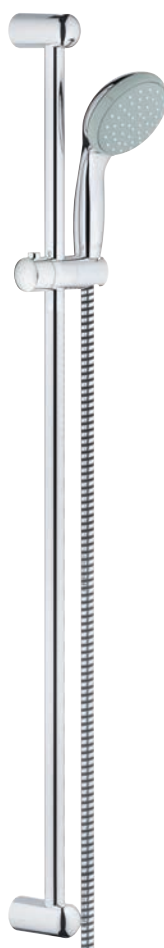

27 597 000
Hand shower 100
2 spray patterns: Rain, Jet
26 161 000
with 9.5 l/min. GROHE EcoJoy
27 597 00E
with 5.7 l/min. GROHE EcoJoy

27 854 000
Shower set
with hand shower 1-spray
rail 900 mm
27 925 000
with 9.5 l/min. GROHE EcoJoy