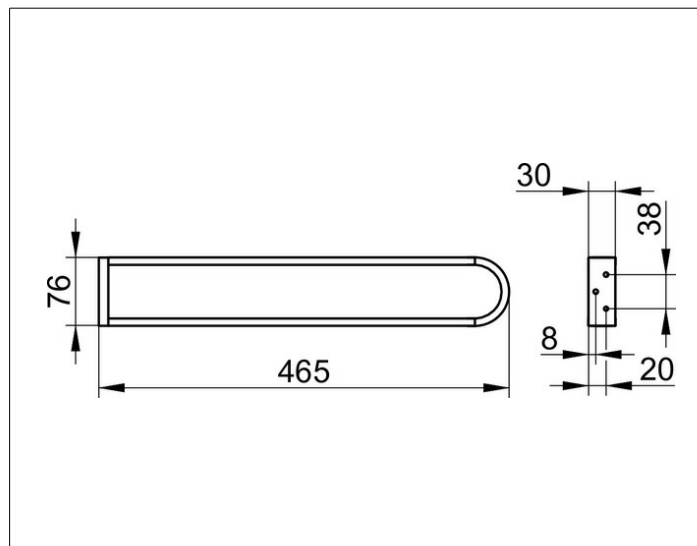

ЧЕРТЕЖ

ОПИСАНИЕ ИЗДЕЛИЯ

неповоротный

ПОВЕРХНОСТЬ

хром

ГАБАРИТЫ

465 mm

СПЕЦИФИКАЦИИ

KEUCO EDITION 300 towel holder 30018010000

chrome-plated towel holder in an aesthetic and classic design

two parallel arranged fixed arms

anti static, easy to clean,

projection: 18-5/16"

The towel holder is fitted with two hidden fixing points

2 wall plugs, Fischer FU 1/4" x 1-3/4" and 2 wall screws are supplied