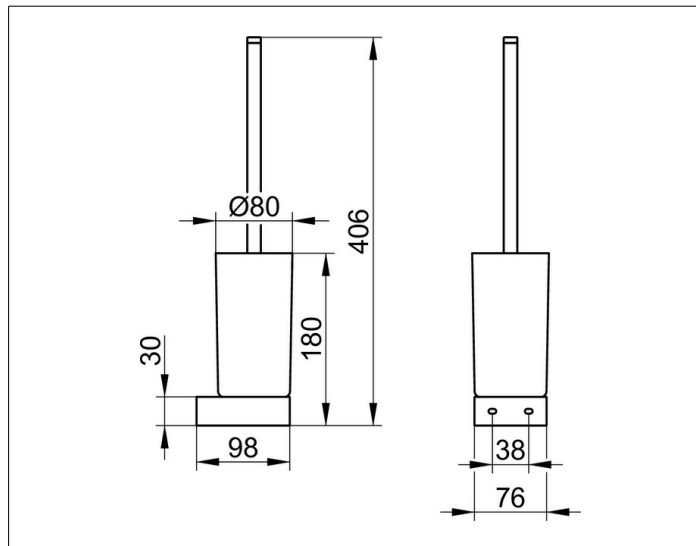

**Edition 300**

30064019000 Туалетный гарнитур

**ИЗДЕЛИЕ****ОПИСАНИЕ ИЗДЕЛИЯ**

в комплекте с хрустальной матовой колбой и ершом  
с ручьяткой, запасной головкой ершика

**ПОВЕРХНОСТЬ**

хром

**ЧЕРТЕЖ****СПЕЦИФИКАЦИИ**

KEUCO EDITION 300 toilet brush set 30064019000  
chrome-plated toilet brush set in aesthetic and classic design  
wall mounted model complete with crystal glass insert matt, brush and spare  
brush head  
removable crystal glass insert for easy cleaning  
height 7-1/16" (height including the brush 16"), diameter 4-1/8",  
projection 3-7/8"  
The toilet brush is fitted with 2 hidden fixing points  
2 wall plugs, Fischer FU 1/4" x 1-3/4" and 2 wall screws are supplied