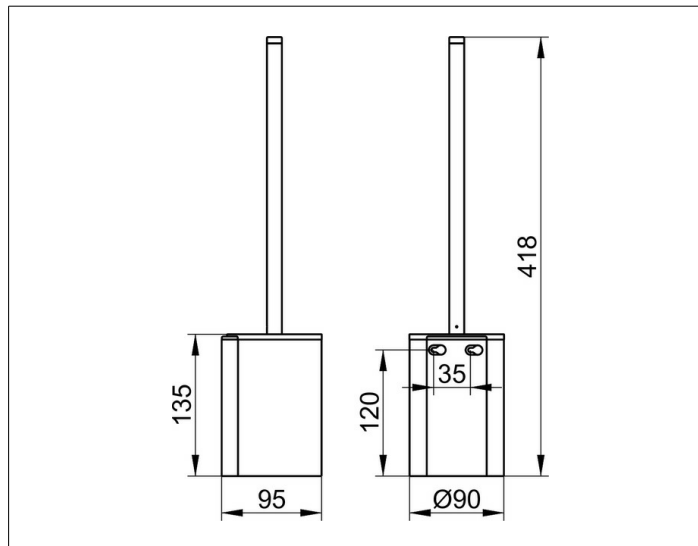

Plan

14972070100 Туалетный гарнитур

ИЗДЕЛИЕ

ЧЕРТЕЖ

ОПИСАНИЕ ИЗДЕЛИЯ

в комплекте с черной пластиковой колбой, ершом
с ручкой и запасной головкой ершика

ПОВЕРХНОСТЬ

нержавеющая сталь

СПЕЦИФИКАЦИИ

KEUCO PLAN toilet brush set 14972070100

high grade stainless steel toilet brush set in a stylish yet functional design
wall mounted model complete with opaque synthetic insert black, brush and
spare brush head black,
removable synthetic insert for easy cleaning
height 5-5/16" (height including the brush 15-3/4"), diameter 3-9/16",
projection 3-3/4"

The toilet brush is fitted with 2 hidden fixing points
incl. corrosion-free mounting material