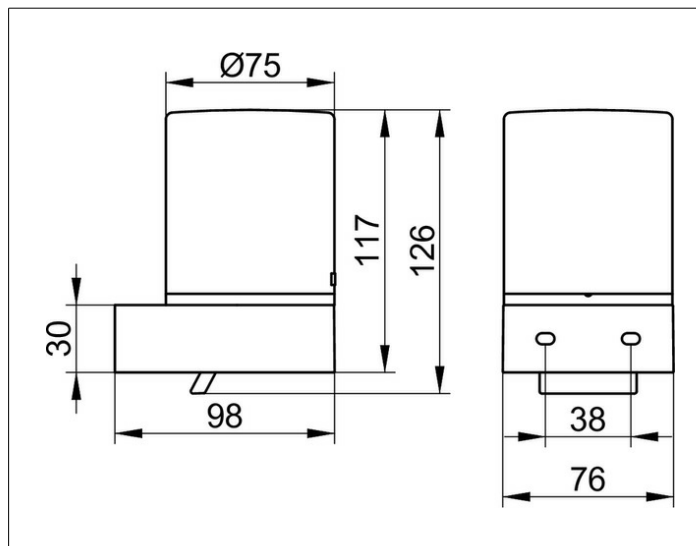

Edition 300

30052019000 Дозатор

ИЗДЕЛИЕ**ЧЕРТЕЖ****ОПИСАНИЕ ИЗДЕЛИЯ**

хрусталь матовый, в комплекте с держателем и насосиком
объем: прибл. 180 мл,
дозировочный объем: прибл. 0,5 мл/нажатие

ПОВЕРХНОСТЬ

хром

СПЕЦИФИКАЦИИ

KEUCO EDITION 300 lotion dispenser 30052019000, for wall installation (6.09 oz)

chrome-plated lotion dispenser in aesthetic and classic design
wall mounted model complete with a removable crystall glass,
for easy cleaning and filling,
a high-class and long-lasting pump,
capacity: 6.09 oz, for standard liquid soap,
dosage: approx. 0.02 oz/stroke,
base diameter: 3", height 4-15/16",
projection: 3-7/8"

The lotion dispenser is fitted with 2 hidden fixing points
2 wall plugs, Fischer FU 1/4" x 1-3/4" and 2 wall screws are supplied