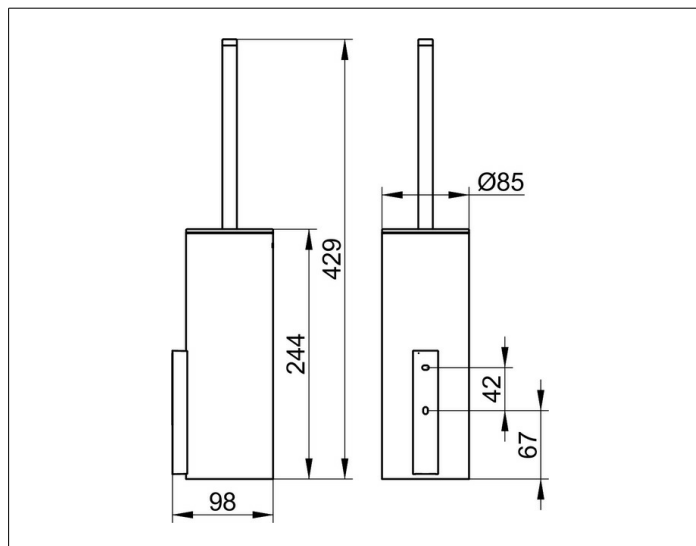

## СПЕЦИФИКАЦИИ

KEUCO Edition 400 toilet brush set, 11564019000  
chrome-plated toilet brush set,  
sculptural design,  
wall-mounted, complete with crystal glass insert, matt  
brush with handle and lid,  
spare brush head,  
detachable opaque synthetic insert for easy cleaning,  
height insert 9-5/8" (height including brush 16-15/16"),  
diameter 3-3/8", depth 3-7/8",  
the toilet brush set is fitted concealed,  
delivery includes anti-corrosion fixings