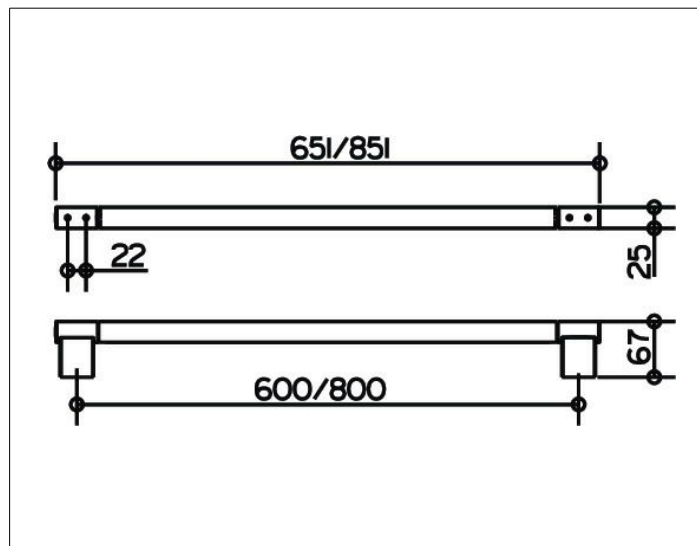

Plan

14901010600 Полотенцедержатель

ИЗДЕЛИЕ

ЧЕРТЕЖ

ПОВЕРХНОСТЬ

хром

ГАБАРИТЫ

600 mm

СПЕЦИФИКАЦИИ

KEUCO PLAN towel rail 14901010600

Chrome-plated towel rail, in a stylish yet functional design
anti static, easy to clean

Centre to centre 23-5/8" with overall width of 25-5/8"

Depth 2-5/8"

The towel rail is fitted with 4 hidden fixing points
incl. corrosion-free mounting material