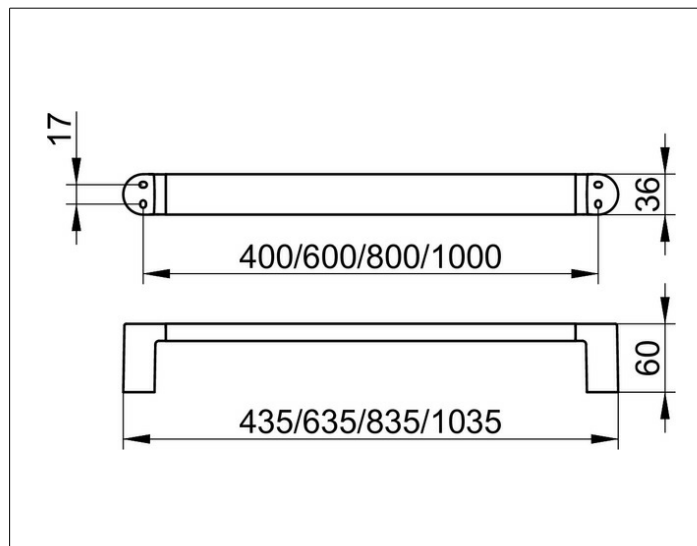

ЧЕРТЕЖ

ПОВЕРХНОСТЬ

хром

ГАБАРИТЫ

600 mm

СПЕЦИФИКАЦИИ

KEUCO ELEGANCE Towel rail 11601010600

Chrome-plated Towel rail

Elegant, oval profile,

slightly shaped surfaces in a timeless design,

solid wall mounting in zinc cast,

easy to clean

Axle measurement 23-5/8",

Total width of 25",

Projection 2-3/8"

incl. corrosion-free mounting material