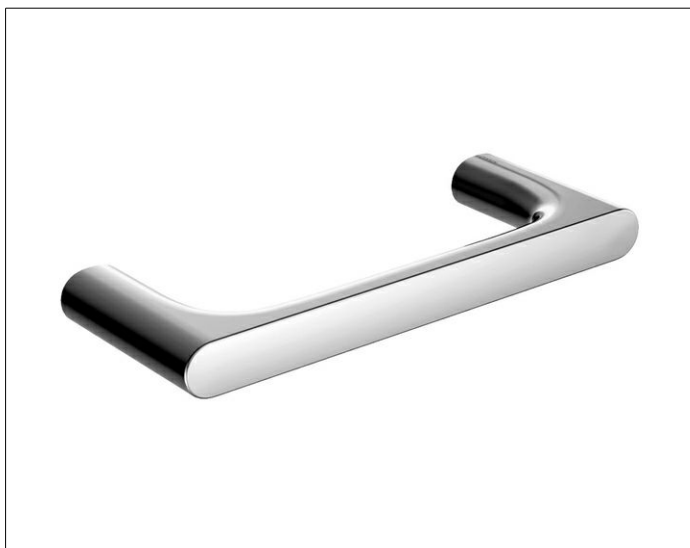

**Edition 400**

11521010000 Кольцо для полотенца

**ИЗДЕЛИЕ****ОПИСАНИЕ ИЗДЕЛИЯ**

неповоротное

**ПОВЕРХНОСТЬ**

хром

**ЧЕРТЕЖ****СПЕЦИФИКАЦИИ**

KEUCO Edition 400 towel ring, 11521010000  
chrome-plated towel ring,  
sculptural design,  
with slightly rounded edges,  
closed, rectangular outline,  
rounded at the lower corners,  
antistatic, easy to clean,  
depth 3-7/8", width 9-13/16", height 1",  
the towel ring is fitted concealed,  
delivery included anti-corrosion fixings