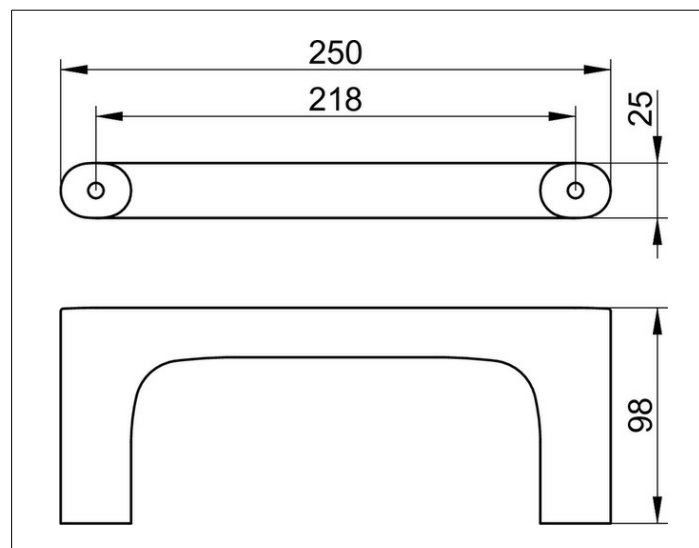

**Edition 400**

11521010000 Кольцо для полотенца

**ИЗДЕЛИЕ****ОПИСАНИЕ ИЗДЕЛИЯ**

неповоротное

**ПОВЕРХНОСТЬ**

хром

**ЧЕРТЕЖ****СПЕЦИФИКАЦИИ**

KEUCO Edition 400 towel ring, 11521010000  
chrome-plated towel ring,  
sculptural design,  
with slightly rounded edges,  
closed, rectangular outline,  
rounded at the lower corners,  
antistatic, easy to clean,  
depth 3-7/8", width 9-13/16", height 1",  
the towel ring is fitted concealed,  
delivery included anti-corrosion fixings