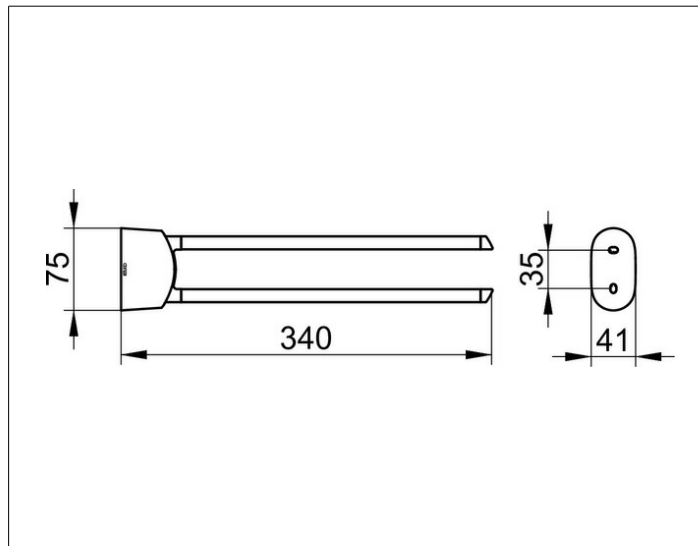

**Elegance**

11620010000 Полотенцедержатель

**ИЗДЕЛИЕ****ЧЕРТЕЖ****ОПИСАНИЕ ИЗДЕЛИЯ**

двойной, поворотный

**ПОВЕРХНОСТЬ**

хром

**ГАБАРИТЫ**

340 mm

**СПЕЦИФИКАЦИИ**

KEUCO ELEGANCE Towel holder 11620010000

Chrome-plated Towel hook with an elegant shape,  
slightly shaped surface with a timeless design,  
two arms, swiveling

Projection: 13-3/8",

The Towel hook will be discretely mounted  
incl. corrosion-free mounting material