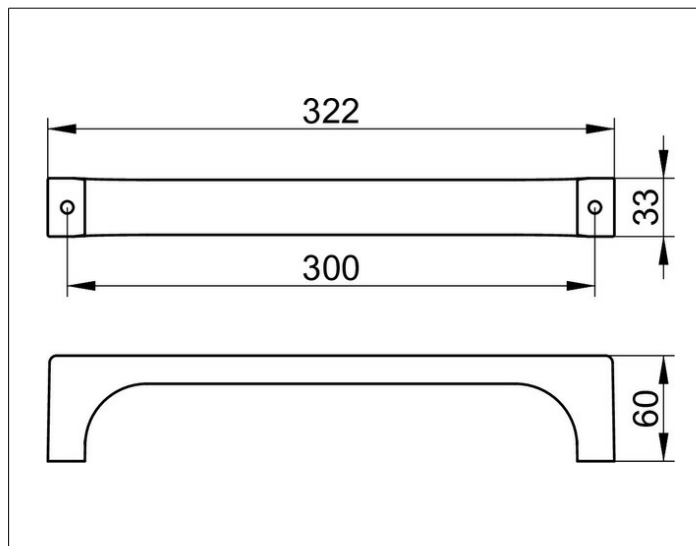

ЧЕРТЕЖ

ПОВЕРХНОСТЬ

хром

ГАБАРИТЫ

300 mm

СПЕЦИФИКАЦИИ

KEUCO EDITION 11 grab bar 11107010000

chromed handle, seamlessly

in clear-cut design and geometric shapes, solid zinc die-cast mounting, max. 253 Lb load easy to clean,

Installed at 11-13/16", with a total width of 12-11/16"

Radius 2-3/8"