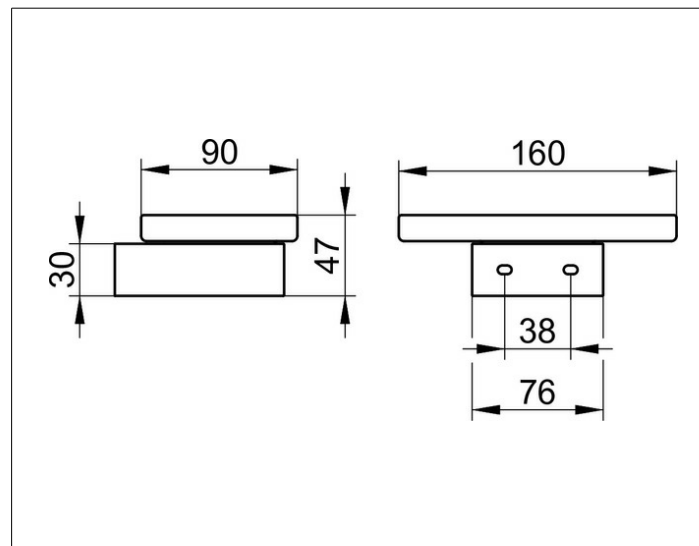

## СПЕЦИФИКАЦИИ

KEUCO EDITION 300 soap holder 30055019000  
chrome-plated soap holder in an aesthetic and classic design  
complete with a removable crystal soap dish, easy to clean,  
width 6-5/16", height 1-7/8", projection 3-9/16"  
The soap holder ist fitted with 2 hidden fixing points  
2 wall plugs, Fischer FU 1/4" x 1-3/4" and 2 wall screws are supplied