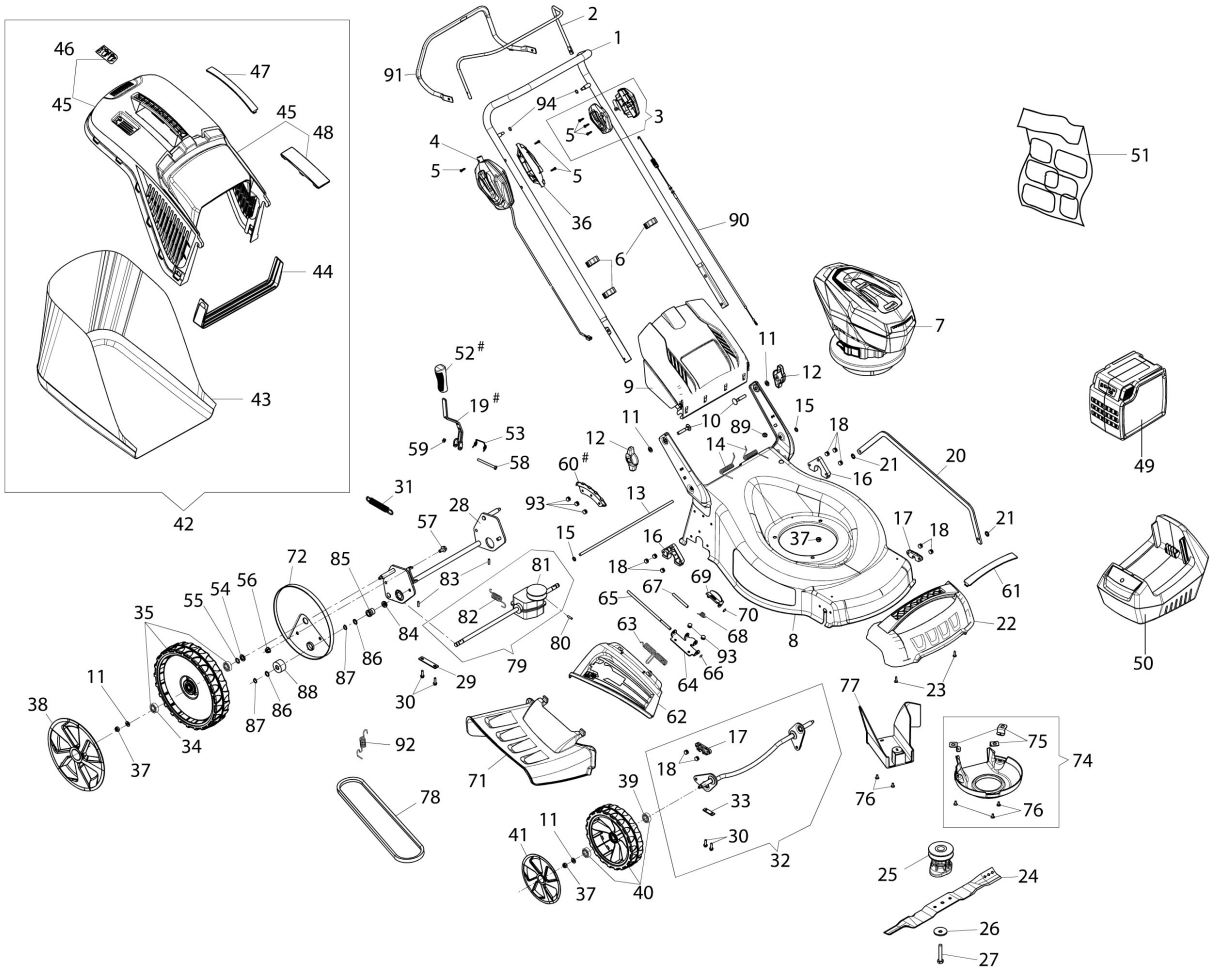

Gi 48 T Lawnmower

Документы

[Complete illustrated parts list](#)

изображение Complete illustrated parts list

Ref.Nu	Qty	Part number	Description	Validity from	Validity till	Notes	Bulletin
1	1	54110007R	Handlebar				
2	1	54090013AR	Starter lever				
3	1	54090068	Schell set				
4	1	54092001AR	Starter assy				
5	6	3993016R	Screw				
6	3	66060231	Band				
7	1	54110002AR	Electric motor				
8	1	66110783R	Deck				
9	1	54090050R	Shutter				
10	2	3910015R	Screw				
11	6	3916008R	Washer				
12	2	66070943R	Tightening handle				
13	1	66110026R	Deflector axle				
14	1	66110609A	Kit spring				
15	2	3045034R	Retainer washer				
16	2	66030049AR	Support				
17	2	66070709AR	Support				
18	10	3032015R	Rivet				
19	1	66070286CR	Lever				
20	1	66110100	Rod				
21	2	3045035R	Retainer washer				
22	1	66070488R	Guard				
23	2	3075114R	Screw				
24	1	54110015R	Mulching blade				
25	1	54110011R	Hub				
26	1	66060384R	Washer				
27	1	3906150R	Screw				
28	1	66070287AR	Rear axle				
29	2	66030039	Plate				
30	8	3960031R	Screw				
31	1	66070036R	Spring				
32	1	66070749	Axle kit				
33	2	66070712R	Plate				
34	4	3035023R	Bearing				
35	2	66070721R	Complete wheel				
36	1	54090008R	Schell				
37	7	3914010R	Nut				
38	2	66070887R	Wheel cover				
39	4	3035023R	Bearing				
40	2	66070722R	Wheel kit				
41	2	66070884R	Wheel cover				
42	1	66070904	Grassbag kit				
43	1	66070875R	Grassbag				
44	1	66070133R	Support				
45	1	66072047R	Frame				
46	1	66070521R	Shutter				