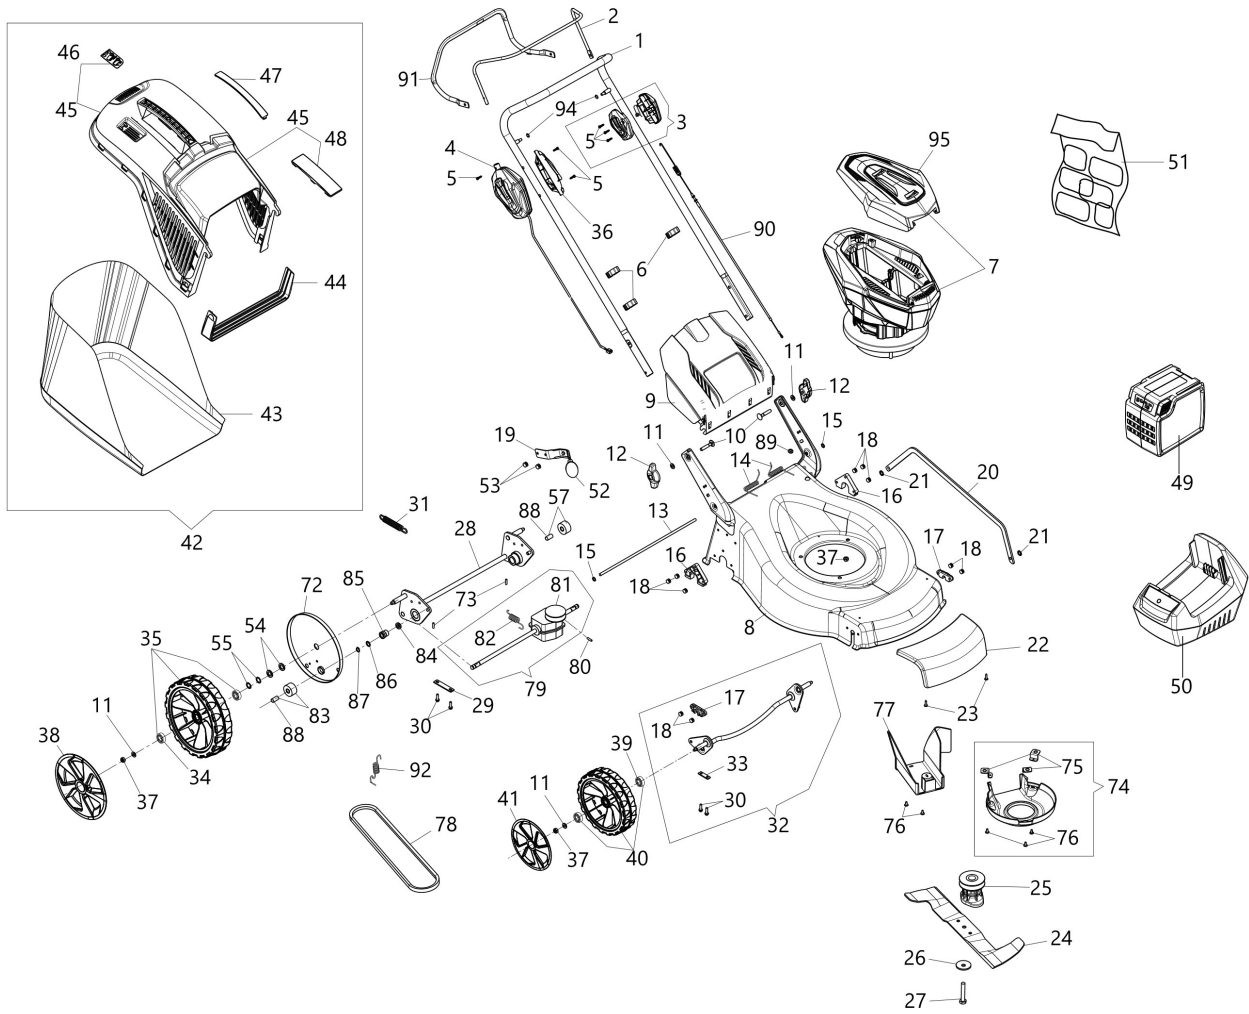

изображение Complete illustrated parts list

Ref.Nu	Qty	Part number	Description	Validity from	Validity till	Notes	Bulletin
1	1	54110007R	Handlebar				
2	1	54090013AR	Starter lever				
3	1	54090068	Schell set				
4	1	54092001AR	Starter assy				
5	6	3993016R	Screw				
6	3	66060231R	Band				
7	1	54110002AR	Electric motor				
8	1	66100257R	Deck				
9	1	54090050R	Shutter				
10	2	3910015R	Screw				
11	6	3916008R	Washer				
12	2	66070943R	Tightening handle				
13	1	66110026R	Deflector axle				
14	1	66110609A	Kit spring				
15	2	3045034R	Retainer washer				
16	2	66030049AR	Support				
17	2	66070709AR	Support				
18	10	3032015R	Rivet				
19	1	66070018R	Lever				
20	1	66100035	Rod				
21	2	3045035R	Retainer washer				
22	1	66070940R	Guard				
23	2	3960137R	Screw				
24	1	66100221R	Blade				
25	1	54110011R	Hub				
26	1	66060384R	Washer				
27	1	3906150R	Screw				
28	1	66070013C	Rear axle				
29	2	66030039	Plate				
30	8	3960031R	Screw				
31	1	66070036R	Spring				
32	1	66070748	Axle kit				
33	2	66070712R	Plate				
34	4	66030081R	Bearing				
35	2	66071063R	Complete wheel				
36	1	54090008R	Schell				
37	5	3914010R	Nut				
38	2	66070884R	Wheel cover				
39	4	66030081R	Bearing				
40	2	66070724R	Complete wheel				
41	2	66070848R	Wheel cover				
42	1	66070904	Grassbag kit				
43	1	66070875R	Grassbag				
44	1	66070133R	Support				
45	1	66072047R	Frame				
46	1	66070521R	Shutter