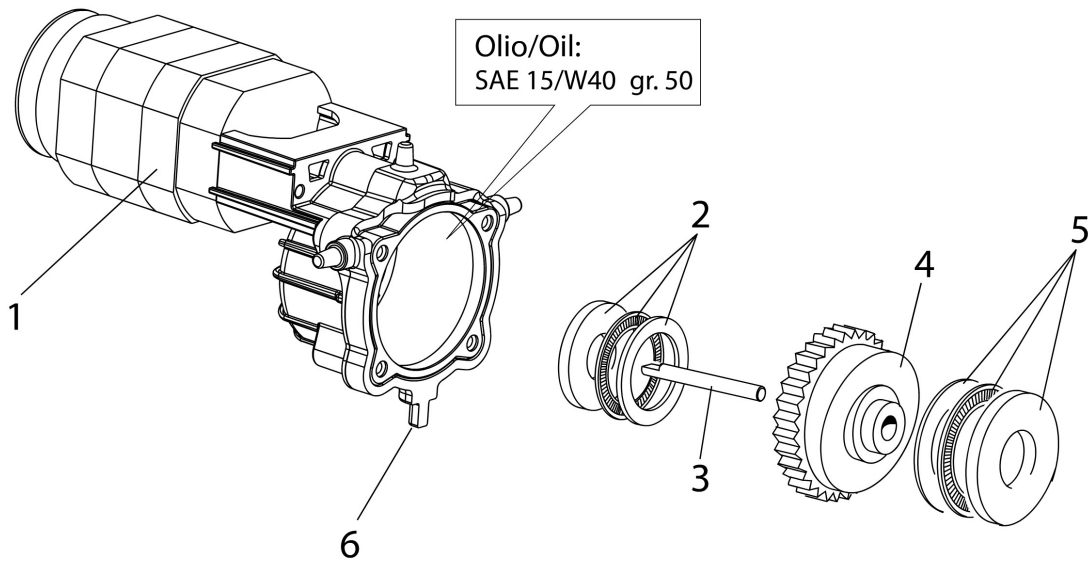

PW 115 C High-pressure washer

Documents

Deck

Engine

Pump

Accessories

Illustration Deck

Ref.Nu	Qty	Part number	Description	Validity from	Validity till	Notes	Bulletin
1	1	CH04790166	Cover kit			Frontale; Front	
2	1	CH04020545	Cover				
3	1	CH04560482	Wire				
4	1	CH04660077	Starter case				
5	1	CH14110057	Handle				
6	1	CH14100153	Switch				
7	1	CH30020899	Support				
8	2	CH28100125	Wheel				
9	1	CH04770499	Rear bonnet				
10	1	CH73040221	Water pump				
11	1	CH28030715	Coupling suction kit				
12	1	CH30290059	Detergent tank				
13	1	CH04770515	Cover left				
14	1	CH70020208	Hose reel kit				
15	1	CH04770517	Belt cover right				
16	1	CH32000239	Detergent plug				
17	1	301100005	Labels kit				

Illustration Engine

Ref.Nu	Qty	Part number	Description	Validity from	Validity till	Notes	Bulletin
1	1	CH18310691	Electric motor				
2	1	CH04360036	Bearing				
3	1	CH24080076	Shaft				
4	1	CH00010723	Complete rim				
5	1	CH04360037	Bearing				
6	1	CH10090427	Flange (motor)				

Illustration Pump

Ref.Nu	Qty	Part number	Description	Validity from	Validity till	Notes	Bulletin
1	1	CH50270057	Complete piston supports kit				
2	1	CH50190298	Gasket set			Acqua; Water	
3	1	CH50270054	Gasket set				
4	1	CH50270060	Spacer washer				
5	1	CH31030049	Total stop kit				
6	1	CH50270055	Pistons assy				
7	1	CH50270058	Reed valve + injector kit				
8	1	CH50270059	Seal ring				
9	1	CH12200221	Suction/delivery valve kit				
10	1	CH50270052	Compl. top cover				

Illustration Accessories

Ref.Nu	Qty	Part number	Description	Validity from	Validity till	Notes	Bulletin
1	1	68500059	Spray gun				
2	1	68500061	Lance hose kit				
3	1	68500062	Nozzle head				
4	1	68500060	8 m extension hose				
5	1	68500069	Adjustable jet head				
6	1	68500064	Fix brush				
7	1	68500063	Nozzle head				