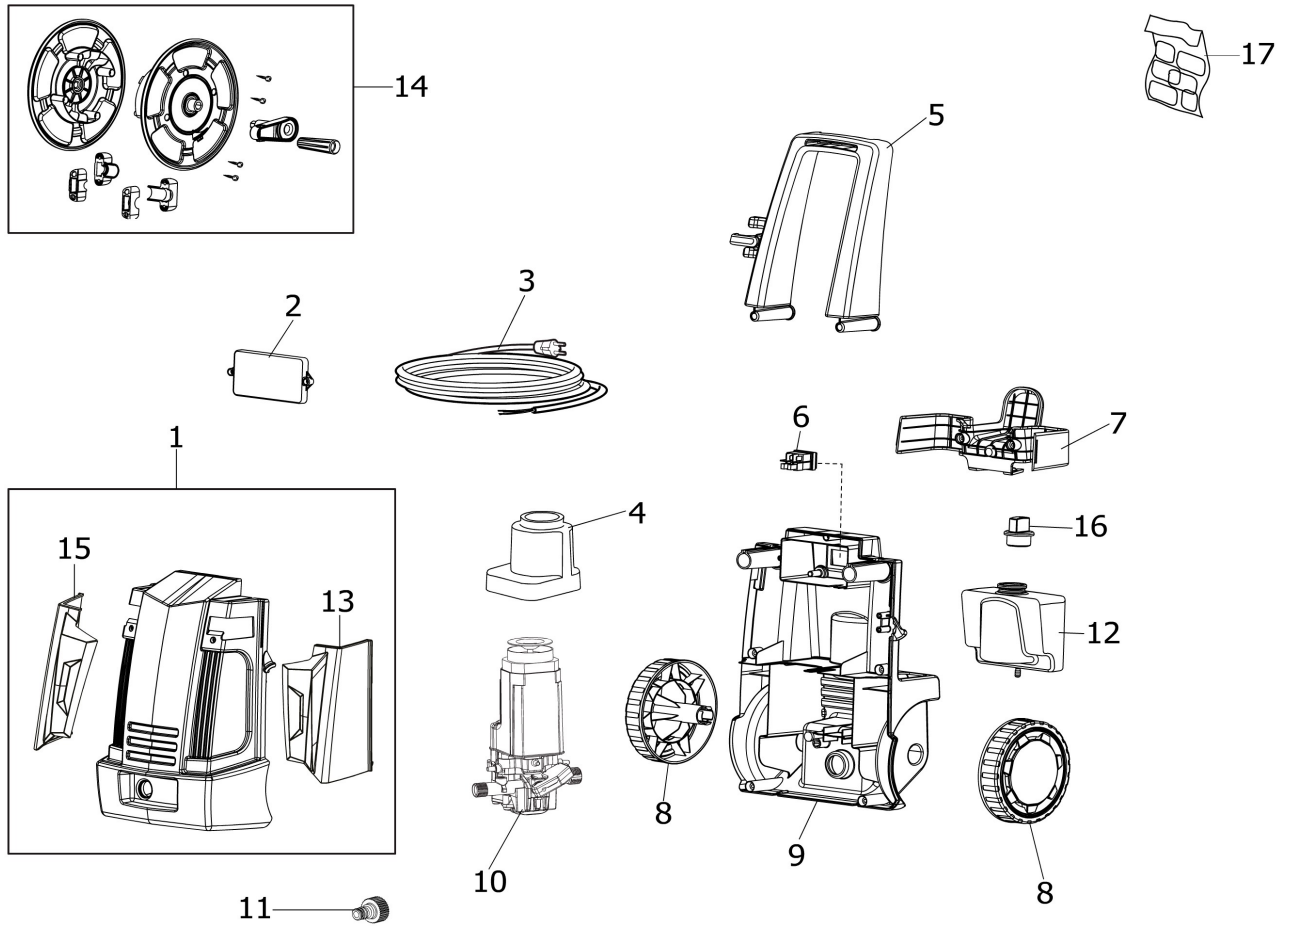

PW 115 C High-pressure washer

Documents

Deck

Engine

Pump

Accessories

Illustration Deck

Ref.Nu	Qty	Part number	Description	Validity from	Validity till	Notes	Bulletin
1	1	CH04790166	Cover kit			Frontale; Front	
2	1	CH04020545	Cover				
3	1	CH04560482	Wire				
4	1	CH04660077	Starter case				
5	1	CH14110057	Handle				
6	1	CH14100153	Switch				
7	1	CH30020899	Support				
8	2	CH28100125	Wheel				
9	1	CH04770499	Rear bonnet				
10	1	CH73040221	Water pump				
11	1	CH28030715	Coupling suction kit				
12	1	CH30290059	Detergent tank				
13	1	CH04770515	Cover left				
14	1	CH70020208	Hose reel kit				
15	1	CH04770517	Belt cover right				
16	1	CH32000239	Detergent plug				
17	1	301100005	Labels kit				

Illustration Engine

Ref.Nu	Qty	Part number	Description	Validity from	Validity till	Notes	Bulletin
1	1	CH18310691	Electric motor				
2	1	CH04360036	Bearing				
3	1	CH24080076	Shaft				
4	1	CH00010723	Complete rim				
5	1	CH04360037	Bearing				
6	1	CH10090427	Flange (motor)				

Illustration Pump

Ref.Nu	Qty	Part number	Description	Validity from	Validity till	Notes	Bulletin
1	1	CH50270057	Complete piston supports kit				
2	1	CH50190298	Gasket set			Acqua; Water	
3	1	CH50270054	Gasket set				
4	1	CH50270060	Spacer washer				
5	1	CH31030049	Total stop kit				
6	1	CH50270055	Pistons assy				
7	1	CH50270058	Reed valve + injector kit				
8	1	CH50270059	Seal ring				
9	1	CH12200221	Suction/delivery valve kit				
10	1	CH50270052	Compl. top cover				

Illustration Accessories

Ref.Nu	Qty	Part number	Description	Validity from	Validity till	Notes	Bulletin
1	1	68500059	Spray gun				
2	1	68500061	Lance hose kit				
3	1	68500062	Nozzle head				
4	1	68500060	8 m extension hose				
5	1	68500069	Adjustable jet head				
6	1	68500064	Fix brush				
7	1	68500063	Nozzle head				