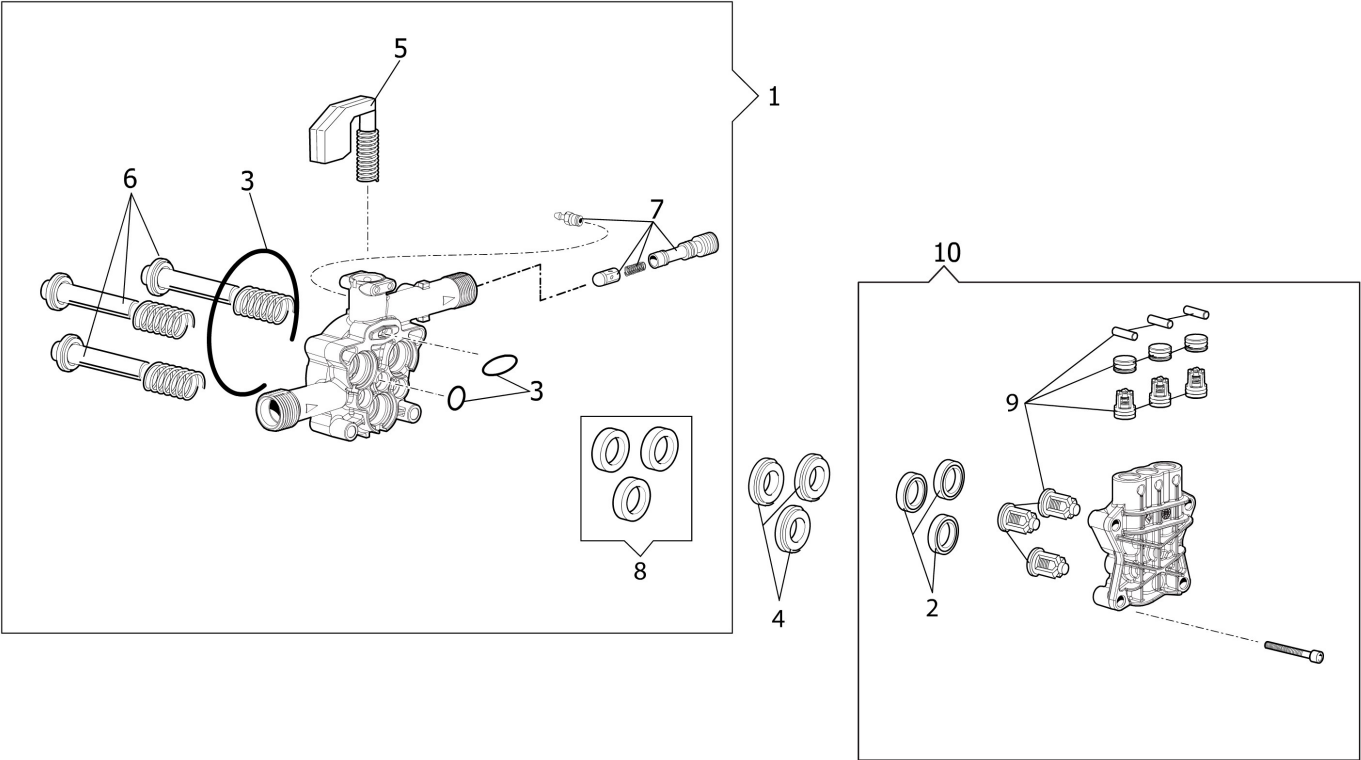

PW 115 C High-pressure washer

Documents

Deck

Engine

Pump

Accessories

Illustration Deck

Ref.Nu	Qty	Part number	Description	Validity from	Validity till	Notes	Bulletin
1	1	CH04790166	Cover kit			Frontale; Front	
2	1	CH04020545	Cover				
3	1	CH04560482	Wire				
4	1	CH04660077	Starter case				
5	1	CH14110057	Handle				
6	1	CH14100153	Switch				
7	1	CH30020899	Support				
8	2	CH28100125	Wheel				
9	1	CH04770499	Rear bonnet				
10	1	CH73040221	Water pump				
11	1	CH28030715	Coupling suction kit				
12	1	CH30290059	Detergent tank				
13	1	CH04770515	Cover left				
14	1	CH70020208	Hose reel kit				
15	1	CH04770517	Belt cover right				
16	1	CH32000239	Detergent plug				
17	1	301100005	Labels kit				

Illustration Engine

Ref.Nu	Qty	Part number	Description	Validity from	Validity till	Notes	Bulletin
1	1	CH18310691	Electric motor				
2	1	CH04360036	Bearing				
3	1	CH24080076	Shaft				
4	1	CH00010723	Complete rim				
5	1	CH04360037	Bearing				
6	1	CH10090427	Flange (motor)				

Illustration Pump

Ref.Nu	Qty	Part number	Description	Validity from	Validity till	Notes	Bulletin
1	1	CH50270057	Complete piston supports kit				
2	1	CH50190298	Gasket set			Acqua; Water	
3	1	CH50270054	Gasket set				
4	1	CH50270060	Spacer washer				
5	1	CH31030049	Total stop kit				
6	1	CH50270055	Pistons assy				
7	1	CH50270058	Reed valve + injector kit				
8	1	CH50270059	Seal ring				
9	1	CH12200221	Suction/delivery valve kit				
10	1	CH50270052	Compl. top cover				

Illustration Accessories

Ref.Nu	Qty	Part number	Description	Validity from	Validity till	Notes	Bulletin
1	1	68500059	Spray gun				
2	1	68500061	Lance hose kit				
3	1	68500062	Nozzle head				
4	1	68500060	8 m extension hose				
5	1	68500069	Adjustable jet head				
6	1	68500064	Fix brush				
7	1	68500063	Nozzle head				