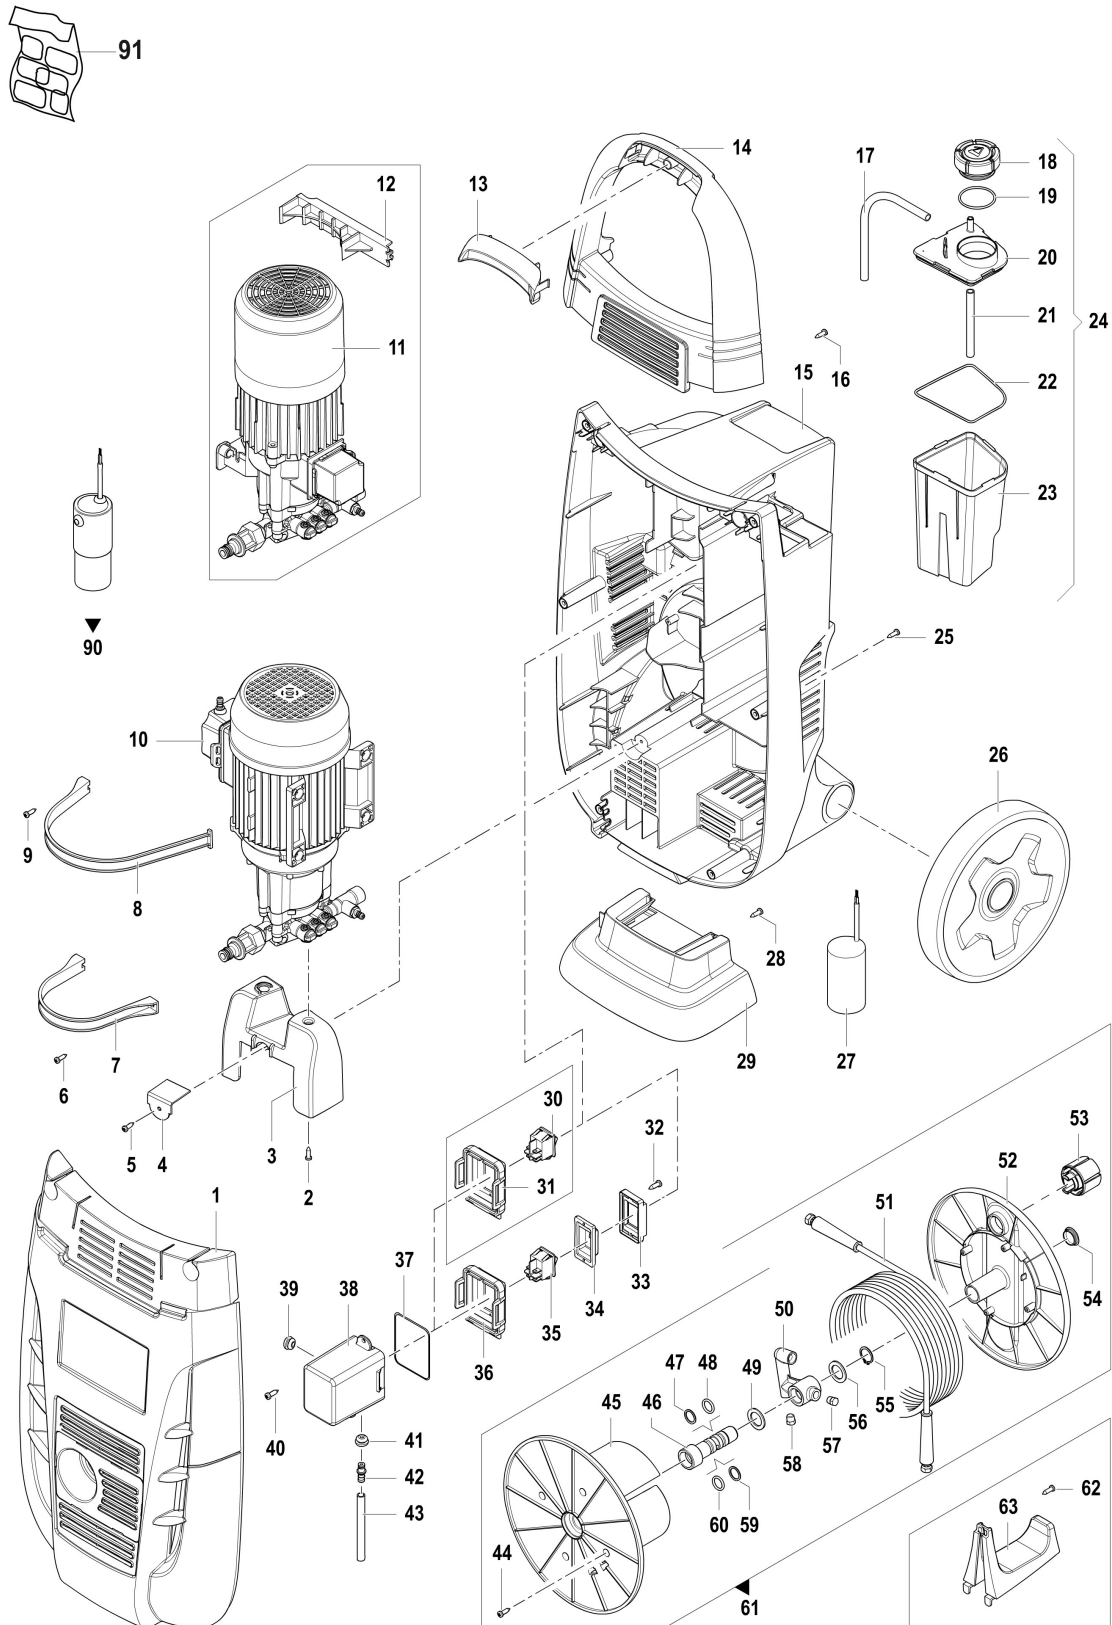

PW 175 C High-pressure washer

Documents

[Deck](#)

[Engine](#)

[Accessories](#)

Illustration Deck

Ref.Nu	Qty	Part number	Description	Validity from	Validity till	Notes	Bulletin
1	1	CH04770422	Cover kit			Frontale, rosso; Front, red	
2	1	CH36250071	Screw				
3	1	CH24000139	Support				
4	1	CH30020733	Bracket				
5	1	CH36050114	Screw				
6	2	CH36050114	Screw	05/2009			
7	1	CH30400005	Band	05/2009			
8	1	CH30400004	Band				
9	1	CH36050114	Screw				
10	-	-	Not available for this product				
11	1	CH73040435	Water pump				
12	1	CH24040183	Support				
13	1	CH04020372	Handle cover				
14	1	CH14110044A	Handle				
15	1	CH32060312A	Frame				
16	2	CH36050114	Screw				
17	1	CH32081107	Tube				
18	1	CH32000134	Detergent plug				
19	1	CH12100200	O-ring				
20	1	CH04020375	Cover				
21	1	CH32081102	Tube				
22	1	CH12100379	O-ring				
23	1	CH30290026	Detergent tank				
24	1	CH05310291	Detergent tank kit				
25	6	CH36050114	Screw				
26	2	CH28100091B	Wheel				
27	1	CH04340045	Condenser				
28	2	CH36050114	Screw				
29	1	CH30020697A	Frame			Inferiore; Lower	
30	1	CH14100130A	Switch				
31	1	CH04020384	Cover				
32	-	-	Not available for this product				
33	-	-	Not available for this product				
34	-	-	Not available for this product				
35	-	-	Not available for this product				
36	-	-	Not available for this product				
37	1	CH12010203	Gasket				
38	1	CH30010543	Switch box				
39	2	CH24340046	Cable holder				
40	1	CH36050114	Screw				
41	2	CH24340048	Cable holder				
42	2	CH28030267	Fitting				