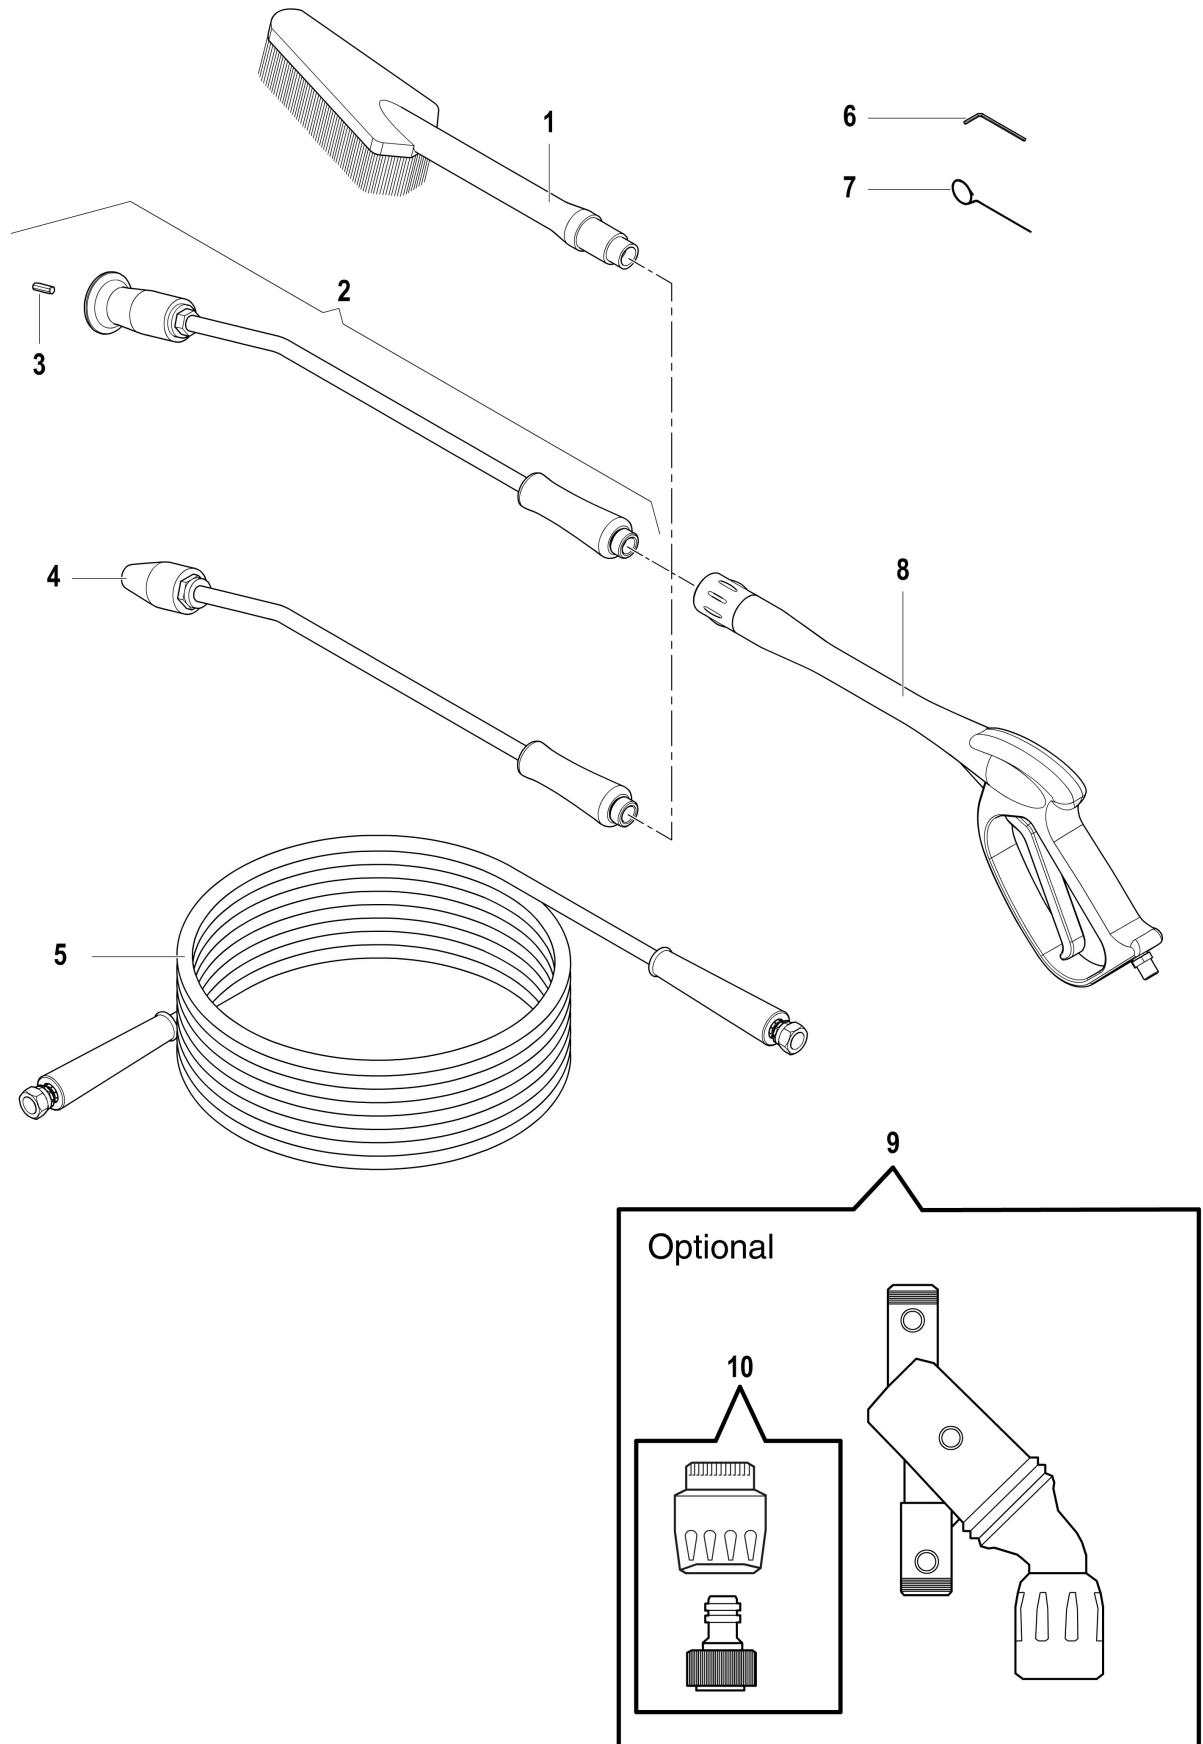

Illustration Engine

Ref.Nu	Qty	Part number	Description	Validity from	Validity till	Notes	Bulletin
47	1	CH24340048	Cable holder				
48	1	CH04020276	Cover				
49	2	CH36090198	Screw				
50	1	CH30050097	Plug				
51	1	CH00090229	Ring				
52	1	CH24160112	Guard				
53	1	CH18250020	Switch				
54	1	CH12100550	O-ring				
55	1	CH04020290	Case				
56	1	CH30090141	Seat				
57	1	CH30030035	Ball				
58	1	CH12100152	O-ring				
59	1	CH30090158	Seat				
60	1	CH00090112	Ring				
61	1	CH12100041	O-ring				
62	1	CH00150194	Easy start kit				
63	1	CH12100055	O-ring				
64	1	CH00090110	Ring				
65	1	CH12100049	O-ring				
66	1	CH12100390	O-ring				
67	1	CH36050115	Screw				
68	1	CH18020287	Spring				
69	1	CH16000093	Lever				
70	1	CH32020241	Screw				
71	1	CH06040087	Nut				
72	1	CH36220047	Total stop adjustable nut				
73	1	CH04320044	Cap				
74	1	CH30210035	Plug				
75	1	CH12150439	Regulation valve				
76	1	CH34100357	Injector kit				
77	1	CH12100170	O-ring				
78	1	CH34100356	Injector body				
79	1	CH12100463	Gasket				
80	1	CH50260262	Check valve kit				
81	1	CH18020218	Spring				
82	1	CH24090102	Check valve				
83	1	CH12100463	Gasket				
84	3	CH12100465	O-ring				
85	3	CH12200068	Valve				
86	3	CH36090114	Screw				
87	1	CH04560318	Cable				
120	1	CH33000125	Compl. top cover				
121	1	CH50250026	Valve				
122	1	CH50190666	Gasket set				