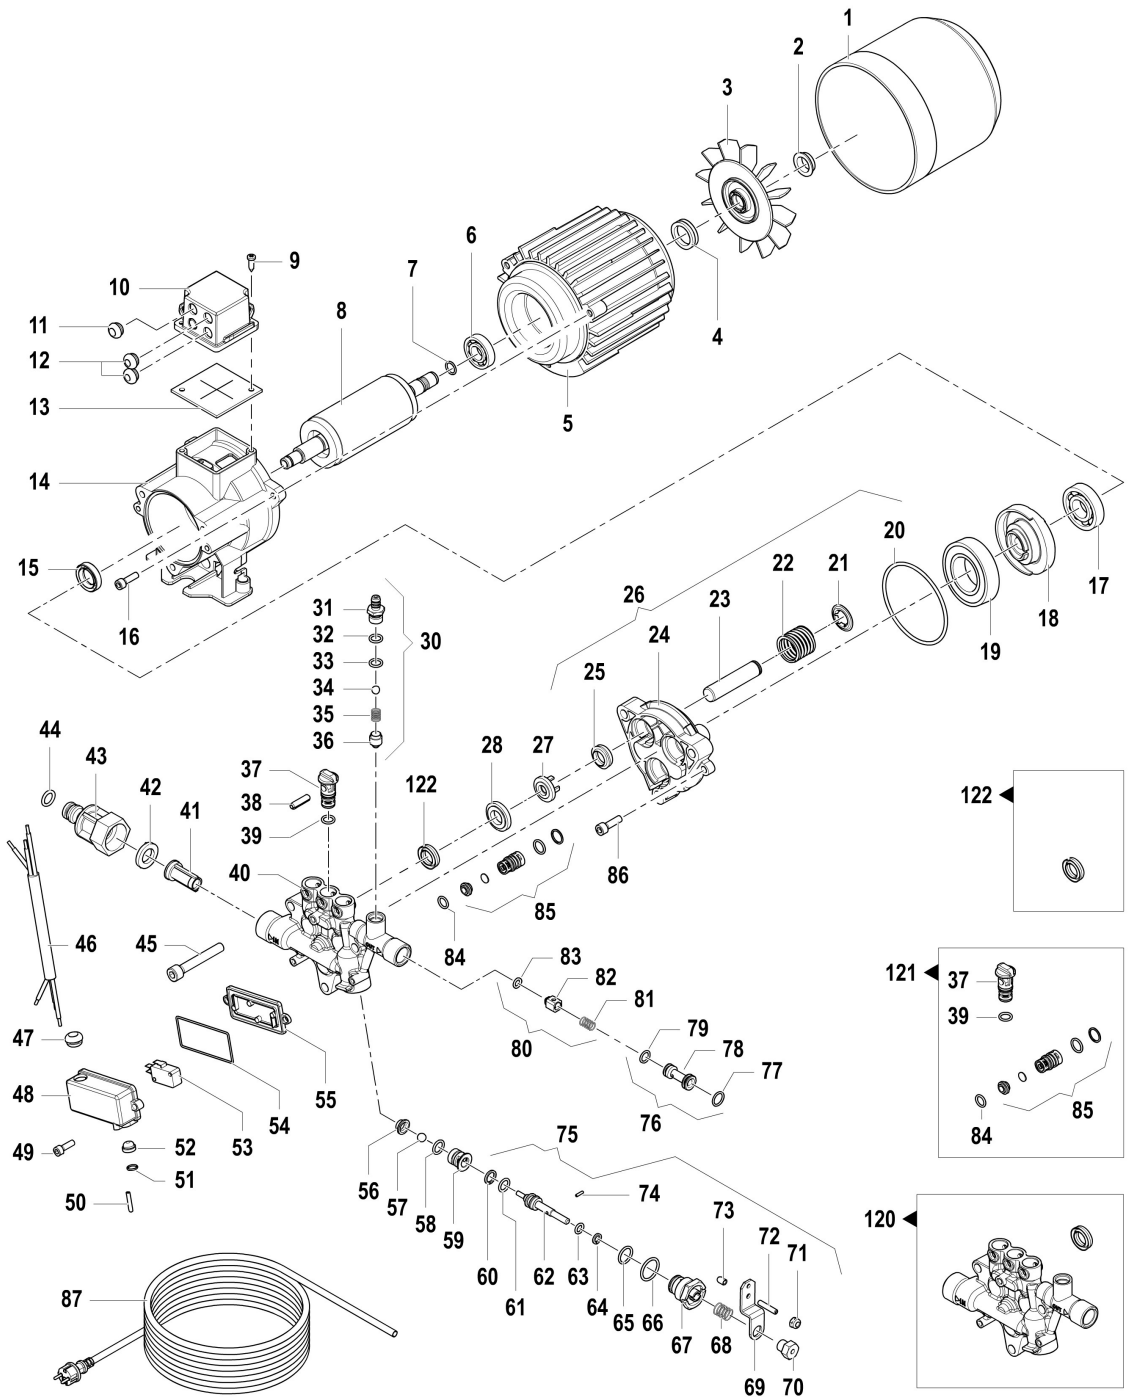

Illustration Deck

Ref.Nu	Qty	Part number	Description	Validity from	Validity till	Notes	Bulletin
43	1	CH32081123	Tube				
44	-		Not available for this product				
45	-		Not available for this product				
46	-		Not available for this product				
47	-		Not available for this product				
48	-		Not available for this product				
49	-		Not available for this product				
50	-		Not available for this product				
51	-		Not available for this product				
52	-		Not available for this product				
53	-		Not available for this product				
54	-		Not available for this product				
55	-		Not available for this product				
56	-		Not available for this product				
57	-		Not available for this product				
58	-		Not available for this product				
59	-		Not available for this product				
60	-		Not available for this product				
61	1	CH70020292	Hose reel kit				
62	1	CH36050114	Screw				
63	1	CH30020698A	Support				
90	1	CH04340062	Circuit breaker			Optional	
91	1	CH32155324	Labels kit				