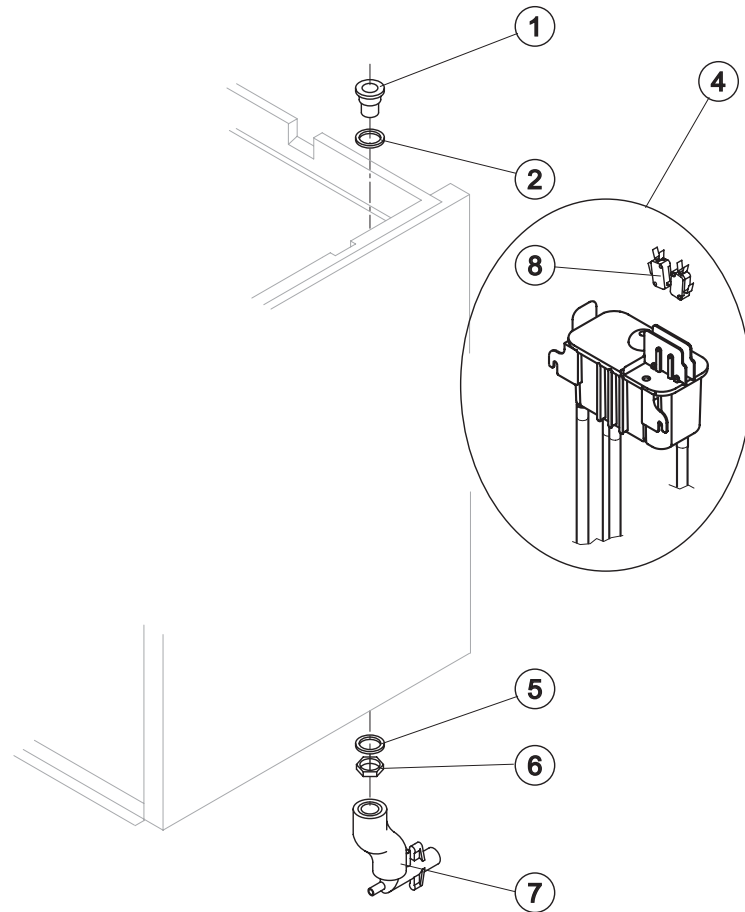

Ref. 1 - Foamed Cabinet Assy

Condensation	Code
Air	C11098A
Water	C11098W

Common Parts

Ref.	Spare Description	Code
1	Compressor	231174
2*	Molecular Drier	14009
6	Suction Line	for the spare parts code give us the s/n.

Parts for Air-Cooled Version Only

Ref.	Spare Description	Code
3	Air Condenser	Current Version 201222
3	Air Condenser	Till s/n. 874650 201147
5	Sucking Fan	20031

Parts for Water-Cooled Version Only

Ref.	Spare Description	Code
4	Water Condenser	14014
5	Sucking Fan	10213

Ref.	Spare Description	Code
1	Insulating Cap	18170
2	Closing Disk	22825
3	Seeger	20043
4	Stainless Steel Screw	20663
5	Shimming Disk	22826
6	Self-Lubricating Disk	20631
7	Stainless Steel Thrust Bearing	20686
8	OR Gasket 3087	20688
9	Ice Breaker	201236
10	Auger	20783
11	Ceramic Seal	20937
13	OR Gasket 3162 NBR70	20429
14	Reduction Ring	20785
15	Stainless Steel Bearing	20782
16	Flange	20629
17	Joint	D20784
18	Evaporator Assy	C11140
19	Insulating Cap	18267
20	ABS Ice exhaust assembly	From s/n. 829710 C10781

Ref.	Spare Description	Code
1	Water Outlet Nipple	10472
2	Silicone Gasket	13219
4*	Double Switch Basin Assembly	C10707
5	Semirigid Polyethylene Gasket	13007
6	Bin Discharge Nut	10096
8	Microswitch	23055