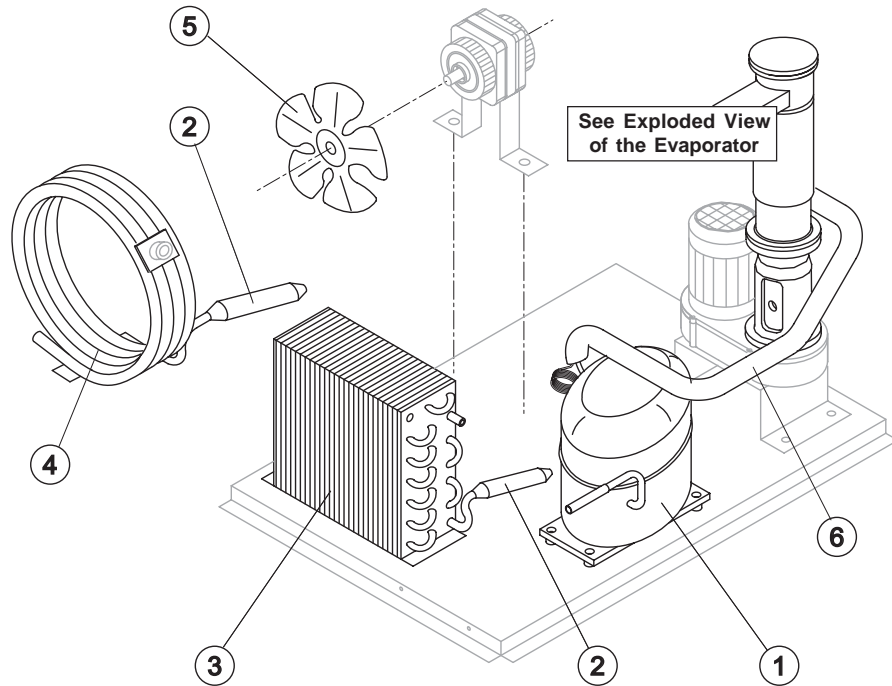

Common Parts

Ref.	Spare Description	Code
1	Compressor	231174
2*	Molecular Drier	14009
6	Suction Line	for the spare parts code give us the s/n.

Parts for Air-Cooled Version Only

Ref.	Spare Description	Code
3	Air Condenser	Current Version 201222
3	Air Condenser	Till s/n. 874650 201147
5	Sucking Fan	20031

Parts for Water-Cooled Version Only

Ref.	Spare Description	Code
4	Water Condenser	14014
5	Sucking Fan	10213