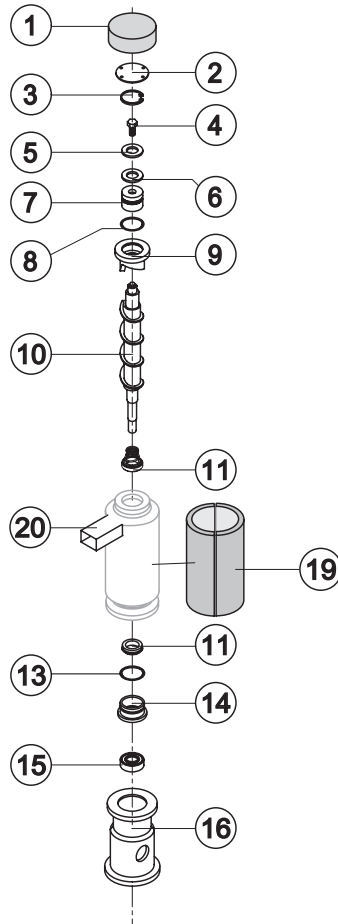

Ref.	Spare Description	Code
1	Foamed Cabinet Assy	See Table
2	Cover for Ice Exhaust	22592
3	Top Assembly	C22690
4	Rear Panel Assembly	C21202
5	Rear Grid	D12020
6	Adjustable Foot	20613
7*	Filtering Panel	18106
8	Frame + Grid & Filter	C10205
9	Front Grid Panel	C22510
11	Bulbe-holder Pipe	20522
12	Door Assy	C10275

Ref. 1 - Foamed Cabinet Assy

Condensation	Code
Air	C11098A
Water	C11098W

Common Parts

Ref.	Spare Description	Code
1	Compressor	231174
2*	Molecular Drier	14009
6	Suction Line	for the spare parts code give us the s/n.

Ref.	Spare Description	Code
1	Insulating Cap	18170
2	Closing Disk	22825
3	Seeger	20043
4	Stainless Steel Screw	20663
5	Shimming Disk	22826
6	Self-Lubricating Disk	20631
7	Stainless Steel Thrust Bearing	20686
8	OR Gasket 3087	20688
9	Ice Breaker	201236
10	Auger	20783
11	Ceramic Seal	20937
13	OR Gasket 3162 NBR70	20429
14	Reduction Ring	20785
15	Stainless Steel Bearing	20782
16	Flange	20629
17	Joint	D20784
18	Evaporator Assy	C11140
19	Insulating Cap	18267
20	ABS Ice exhaust assembly	From s/n. 829710 C10781

Ref.	Spare Description	Code
1	Water Outlet Nipple	10472
2	Silicone Gasket	13219
4*	Double Switch Basin Assembly	C10707
5	Semirigid Polyethylene Gasket	13007
6	Bin Discharge Nut	10096
8	Microswitch	23055