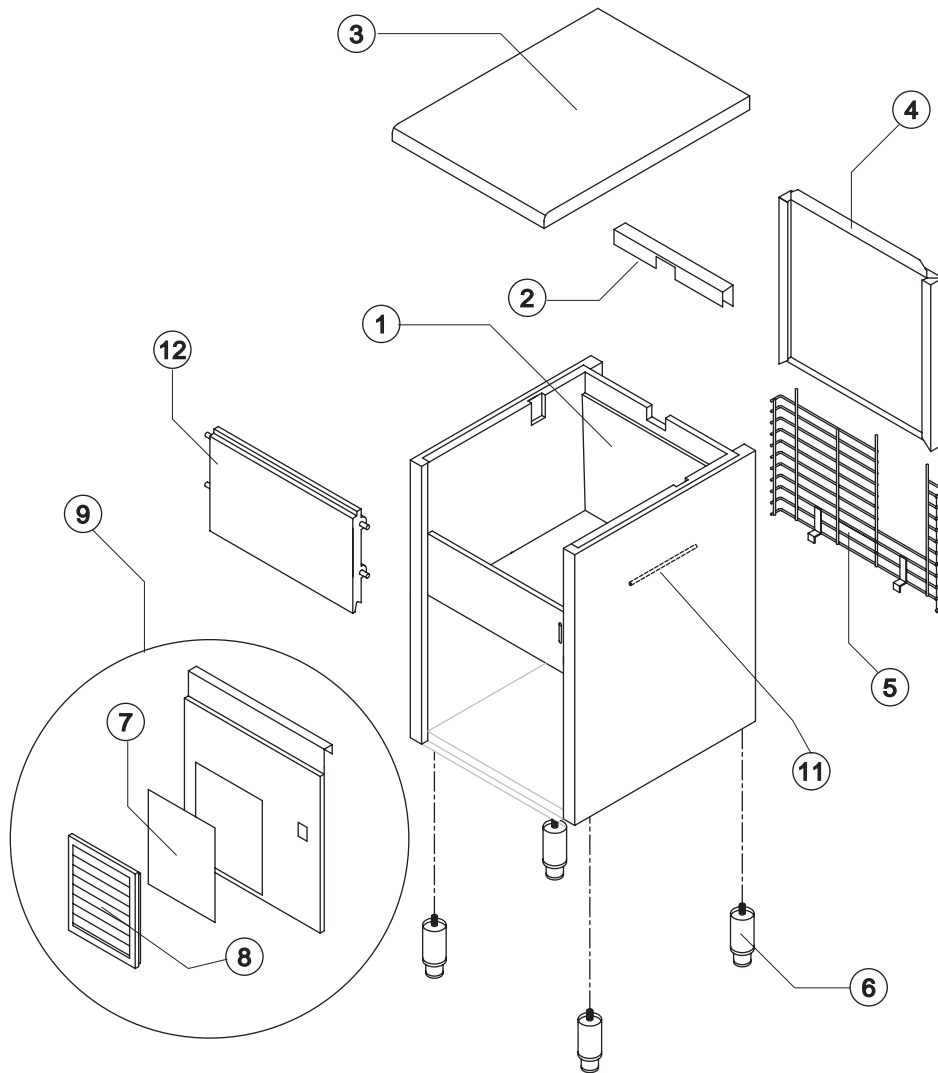

GB 1555 HC

LIST OF THE EXPLODED VIEWS

SHELL ASSY

COOLING SYSTEM

EVAPORATOR

HYDRAULIC CIRCUIT

ELECTRIC PARTS

Rev.02 - 12/03/2019

Ref.	Spare Description	Code
1	Foamed Cabinet Assy	See Table
2	Cover for Ice Exhaust	22592
3	Top Assembly	C22690
4	Rear Panel Assembly	C21202
5	Rear Grid	D12020
6	Adjustable Foot	20613
7*	Filtering Panel	18106
8	Frame + Grid & Filter	C10205
9	Front Grid Panel	C22510
11	Bulbe-holder Pipe	20522
12	Door Assy	C10275