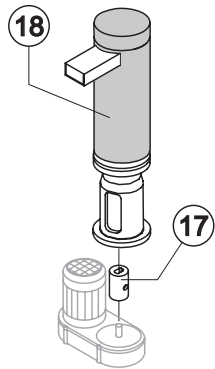

Ref.	Spare Description	Code
1	Insulating Cap	18170
2	Closing Disk	22825
3	Seeger	20043
4	Stainless Steel Screw	20663
5	Shimming Disk	22826
6	Self-Lubricating Disk	20631
7	Stainless Steel Thrust Bearing	20686
8	OR Gasket 3087	20688
9	Ice Breaker	201236
10	Auger	20783
11	Ceramic Seal	20937
13	OR Gasket 3162 NBR70	20429
14	Reduction Ring	20785
15	Stainless Steel Bearing	20782
16	Flange	20629
17	Joint	D20784
18	Evaporator Assy	C11140
19	Insulating Cap	18267
20	ABS Ice exhaust assembly	From s/n. 829710 C10781