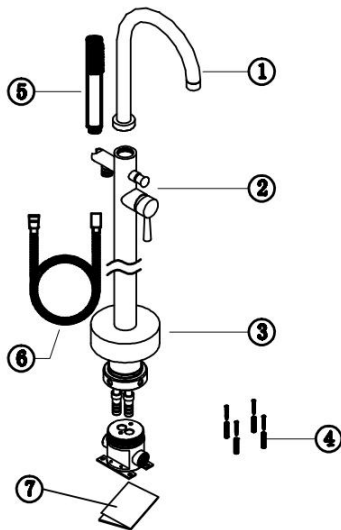

G7098A Installation instructions

I、 Installation precautions

Caution: Do not disassemble the main valve core components without permission
The faucet will not leak. It has been tested for water and gas tightness before delivery

II、 standard accessories

Nº	ITEM	Qty
1	spout	1
2	main body	1
3	Decorative cover	1
4	Screw	8
5	Hand shower	1
6	Shower pipe	1

IV、 Installation Steps

III、 Dimensional drawing

V、 Usage