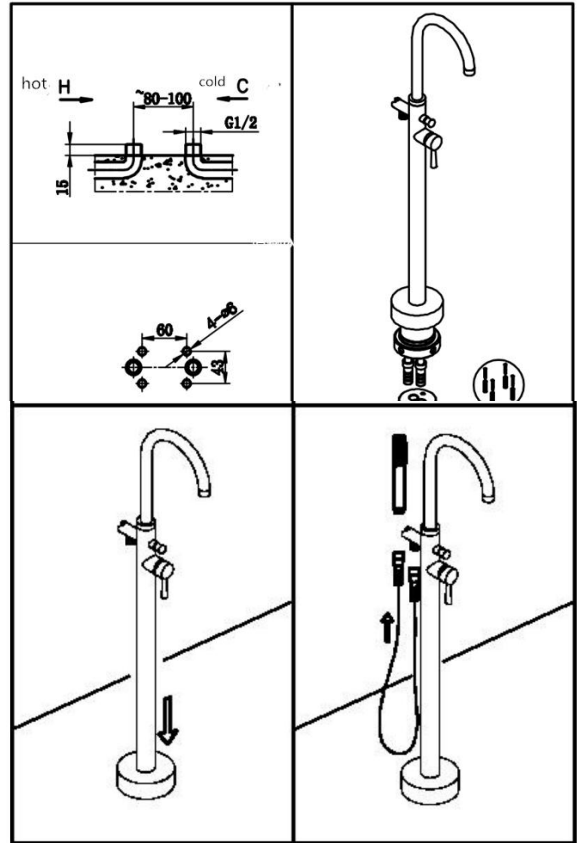

G7098A Installation instructions

I、 Installation precautions

Caution: Do not disassemble the main valve core components without permission
The faucet will not leak. It has been tested for water and gas tightness before delivery

II、 standard accessories

Nº	ITEM	Qty
1	spout	1
2	main body	1
3	Decorative cover	1
4	Screw	8
5	Hand shower	1
6	Shower pipe	1

IV、 Installation Steps

III、 Dimensional drawing

V、 Usage