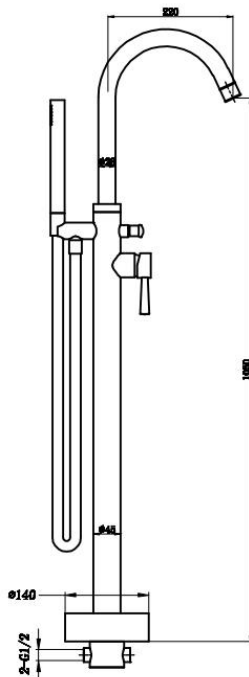

G7098A Installation instructions

I、 Installation precautions

Caution: Do not disassemble the main valve core components without permission
The faucet will not leak. It has been tested for water and gas tightness before delivery

II、 standard accessories

Nº	ITEM	Qty
1	spout	1
2	main body	1
3	Decorative cover	1
4	Screw	8
5	Hand shower	1
6	Shower pipe	1

IV、 Installation Steps

III、 Dimensional drawing

V、 Usage