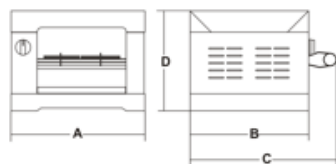

Shock-proof resistances

Extra long tongs

Data sheet

Technical data

Model	4Q/D
Power	Watt 1600
Power source	230V/50Hz
Toast capacity	nr. 4
Quartz resistant	yes
Shock-proof coated heating elements	no
Internal dimensions	mm 235x240
A	mm 360
B	mm 265
C	mm 410
D	mm 240
Net weight	Kg 6
Shipping	mm 550x320x300
Gross weight	Kg 7