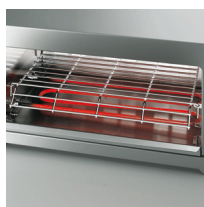

Sirman Spa
 Viale dell'Industria 9/11
 35010 PIEVE DI CURTAROLO (PD), Italy
 Tel./Fax. +39 049 9698666 / +39 049 9698688
 email: info@sirman.com

Sirman Sandwich Toasters , model 4Q :

- Ideal for heating up pizzas, sandwiches and ready-cooked foods, for cooking ham-burgers, wüstels and rolls.
- Stainless steel construction.
- Easy to clean grills.
- Removable drip tray.
- Chromium-plated steel pincers.
- Elements with quartz tubes or shock-proof coated heating elements available.
- 15 minutes timer.
- Optional: selector to switch off the lower heating elements (D).

Shock-proof resistances

Extra long tongs

Data sheet

Technical data

Model	4Q/D
Power	Watt 1600
Power source	230V/50Hz
Toast capacity	nr. 4
Quartz resistant	yes
Shock-proof coated heating elements	no
Internal dimensions	mm 235x240
A	mm 360
B	mm 265
C	mm 410
D	mm 240
Net weight	Kg 6
Shipping	mm 550x320x300
Gross weight	Kg 7