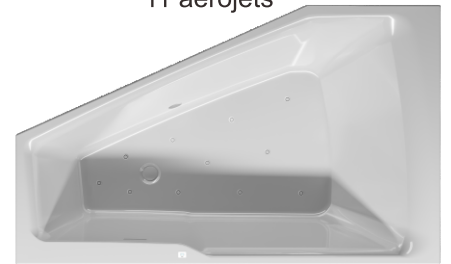

RETHINK SPACE

Rethink Space baths have a space-saving shape. Because of the sloped foot end, the bathtub takes upspace. You can lie down and shower comfortably in it. The bath is available with a corner left or right. The bath has a low bath rim, a beautifully finished slotted overflow and a pop-up in the color of the bath. All Rethink Space bathtubs can be performed with Riho Fall; this integrated bathtub faucet/overflow makes a separate bathtub faucet superfluous and makes the arrangement even more beautiful, together with a built-in faucet. The bathtubs can also be ordered as Plug&Play bathtub or Rihopool Flow or Air system.

Whirlpool system

Right type

Left type

Air

11 aerojets

11 aerojets

11 aerojets

Flow