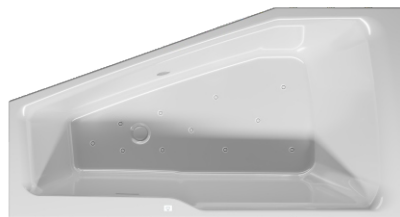

RETHINK SPACE

Rethink Space baths have a space-saving shape. Because of the sloped foot end, the bathtub takes upspace. You can lie down and shower comfortably in it. The bath is available with a corner left or right. The bath has a low bath rim, a beautifully finished slotted overflow and a pop-up in the color of the bath. All Rethink Space bathtubs can be performed with Riho Fall; this integrated bathtub faucet/overflow makes a separate bathtub faucet superfluous and makes the arrangement even more beautiful, together with a built-in faucet. The bathtubs can also be ordered as Plug&Play bathtub or Rihopool Flow or Air system.

Riho acrylic baths are made of high-quality cast acrylic, fully reinforced and all through white in colour. Our acrylic baths are non-aging and UV resistant. The material is completely pore-free and smooth. Lime will adhere poorly so no bacteria remain, also it makes the baths easy to clean. Its surface is pleasantly warm. These double sided baths standard include a legset and an overflow/drain overflow/drain combination.

Article nr.	R/L	L X W X H(cm)	Volume* (ltr)	Weight(kg)	Color	Water height (cm)	Overflow (type)	Riho Fall (option)	Whirlpool (option)	
B111001005	R	160x75x47	189	20.5	Gloss white	41.5	Minimalist overflow	Chrome	Flow - Hydro 4+6+2 jets Air - 11 Aero jets	
B112001005	L									
B113001005	R	170x90x47	245	25						
B114001005	L									
B115001005	R	180x110x47	298	32						
B116001005	L									
B111005005 P&P	R	160x75x62	189	35						X
B112005005 P&P	L									
B113005005 P&P	R	170x90x62	245	41						
B114005005 P&P	L									
B115005005 P&P	R	180x110x62	298	51						
B116005005 P&P	L									

Whirlpool system

Right type

Left type

Air

11 aerojets

11 aerojets

11 aerojets

Flow