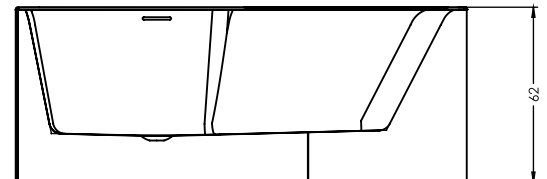

RETHINK SPACE

Rethink Space baths have a space-saving shape. Because of the sloped foot end, the bathtub takes upspace. You can lie down and shower comfortably in it. The bath is available with a corner left or right. The bath has a low bath rim, a beautifully finished slotted overflow and a pop-up in the color of the bath. All Rethink Space bathtubs can be performed with Riho Fall; this integrated bathtub faucet/overflow makes a separate bathtub faucet superfluous and makes the arrangement even more beautiful, together with a built-in faucet. The bathtubs can also be ordered as Plug&Play bathtub or Rihopool Flow or Air system.

Riho acrylic baths are made of high-quality cast acrylic, fully reinforced and all through white in colour. Our acrylic baths are non-aging and UV resistant. The material is completely pore-free and smooth. Lime will adhere poorly so no bacteria remain, also it makes the baths easy to clean. Its surface is pleasantly warm. These double sided baths standard include a legset and an overflow/drain overflow/drain combination.

Article nr.	R/L	L X W X H(cm)	Volume* (ltr)	Weight(kg)	Color	Water height (cm)	Overflow (type)	Riho Fall (option)	Whirlpool (option)	
B111001005	R	160x75x47	189	20.5	Gloss white	41.5	Minimalist overflow	Chrome	Flow - Hydro 4+6+2 jets Air - 11 Aero jets	
B112001005	L									
B113001005	R	170x90x47	245	25						
B114001005	L									
B115001005	R	180x110x47	298	32						
B116001005	L									
B111005005 P&P	R	160x75x62	189	35						X
B112005005 P&P	L									
B113005005 P&P	R	170x90x62	245	41						
B114005005 P&P	L									
B115005005 P&P	R	180x110x62	298	51						
B116005005 P&P	L									

* The contents of the baths are measured including the (average) volume of one person.

Rethink Space S

B111

B112

Rethink Space M

B113

B114

Rethink Space L

B115

B116

P&P version

R

L