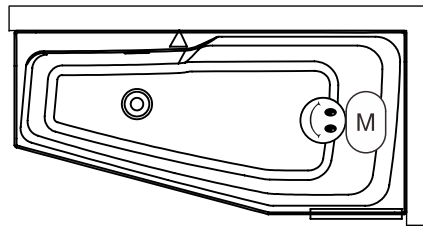

Article nr.	R/L	L X W X H(cm)	Volume* (ltr)	Weight(kg)	Color	Water height (cm)	Overflow (type)	Riho Fall (option)	Whirlpool (option)	
B111001005	R	160x75x47	189	20.5	Gloss white	41.5	Minimalist overflow	Chrome	Flow - Hydro 4+6+2 jets Air - 11 Aero jets	
B112001005	L									
B113001005	R	170x90x47	245	25						
B114001005	L									
B115001005	R	180x110x47	298	32						
B116001005	L									
B111005005 P&P	R	160x75x62	189	35						X
B112005005 P&P	L									
B113005005 P&P	R	170x90x62	245	41						
B114005005 P&P	L									
B115005005 P&P	R	180x110x62	298	51						
B116005005 P&P	L									

* The contents of the baths are measured including the (average) volume of one person.

Rethink Space S

B111

B112

Rethink Space M

B113

B114

Rethink Space L

Whirlpool system

Right type

Left type

Air

11 aerojets

11 aerojets

11 aerojets

Flow