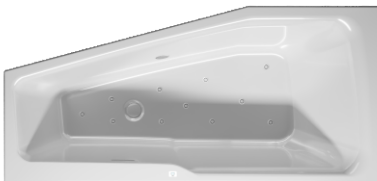

RETHINK SPACE

Rethink Space baths have a space-saving shape. Because of the sloped foot end, the bathtub takes upspace. You can lie down and shower comfortably in it. The bath is available with a corner left or right. The bath has a low bath rim, a beautifully finished slotted overflow and a pop-up in the color of the bath. All Rethink Space bathtubs can be performed with Riho Fall; this integrated bathtub faucet/overflow makes a separate bathtub faucet superfluous and makes the arrangement even more beautiful, together with a built-in faucet. The bathtubs can also be ordered as Plug&Play bathtub or Rihopool Flow or Air system.

Riho acrylic baths are made of high-quality cast acrylic, fully reinforced and all through white in colour. Our acrylic baths are non-aging and UV resistant. The material is completely pore-free and smooth. Lime will adhere poorly so no bacteria remain, also it makes the baths easy to clean. Its surface is pleasantly warm. These double sided baths standard include a legset and an overflow/drain overflow/drain combination.

Article nr.	R/L	L X W X H(cm)	Volume* (ltr)	Weight(kg)	Color	Water height (cm)	Overflow (type)	Riho Fall (option)	Whirlpool (option)	
B111001005	R	160x75x47	189	20.5	Gloss white	41.5	Minimalist overflow	Chrome	Flow - Hydro 4+6+2 jets Air - 11 Aero jets	
B112001005	L									
B113001005	R	170x90x47	245	25						
B114001005	L									
B115001005	R	180x110x47	298	32						
B116001005	L									
B111005005 P&P	R	160x75x62	189	35						X
B112005005 P&P	L									
B113005005 P&P	R	170x90x62	245	41						
B114005005 P&P	L									
B115005005 P&P	R	180x110x62	298	51						
B116005005 P&P	L									

Whirlpool system

Right type

Left type

Air

11 aerojets

11 aerojets

11 aerojets

Flow