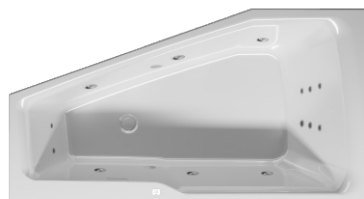

6+6+2 hydrojets