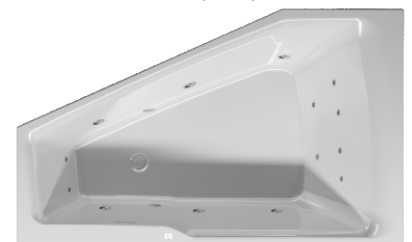

6+6+2 hydrojets