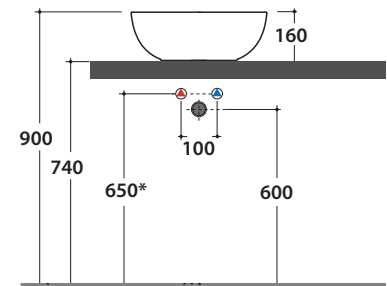

Basin Ø 45 h 16 cm. Sit-on installation. Weight 8 Kg

\* For taps mounted on counter top

Cod. **F1024BI**

Valve drain with ceramic top for basins without overflow. Weight 0,5 Kg

Cod. **F1024CR**

Chromed valve drain for basins without overflow. Weight 0,5 Kg