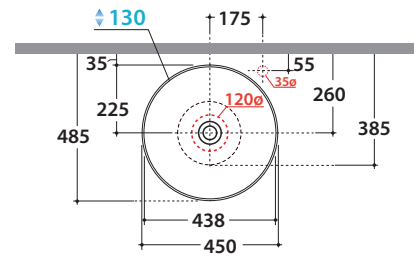

T-EDGE BASIN B6T45BI

CE EN 14688:2015

GLOBO

It can be combined with Arredo Wood furniture

Ceramic antibacterial effect
BATAFORM®

Bagno di Colore

Glazed product with
CERASLIDE®

GLOBOTHIN®

Le Pietre

Cod. **B6T45BI**

Basin Ø 45 h 16 cm. Sit-on installation. Weight 8 Kg