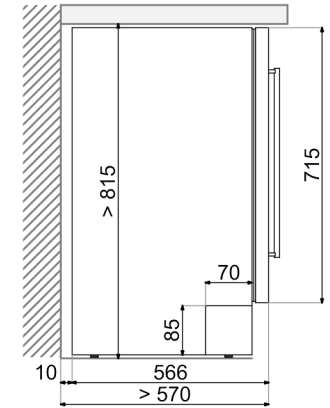

## DUNAVOX FLOW-19

DAUF-19.58B, SS

Front View

Side View

Top View