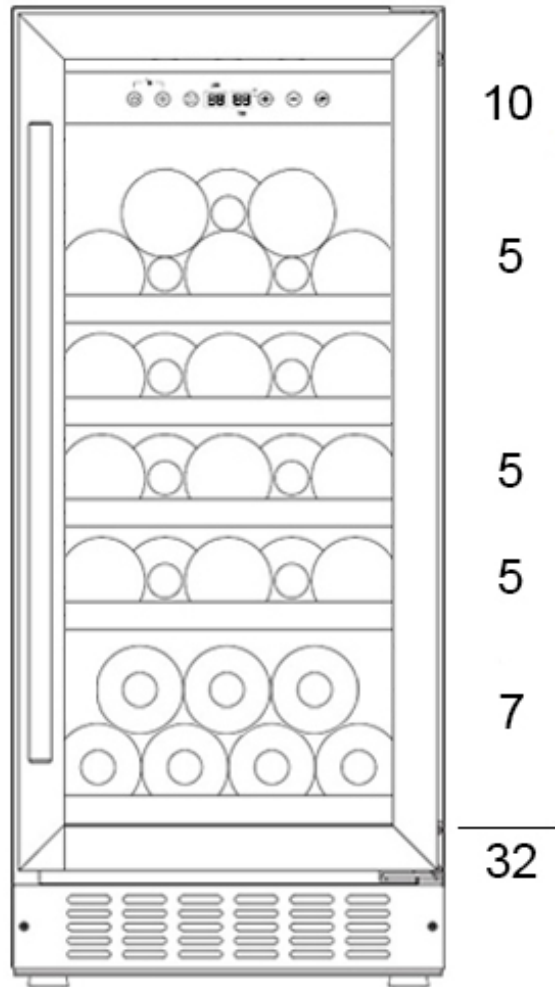

# Bottle loading plan

## DUNAVOX FLOW-32 DAUF-32.83B, SS

Standard 750mL Bordeaux bottle