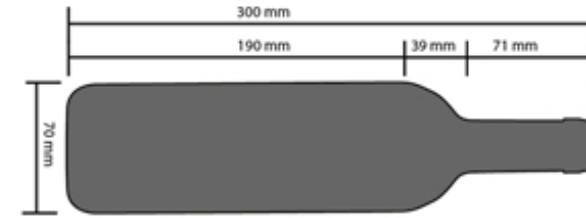

# Bottle loading plan

## DUNAVOX FLOW-32 DAUF-32.83B, SS

Standard 750mL Bordeaux bottle