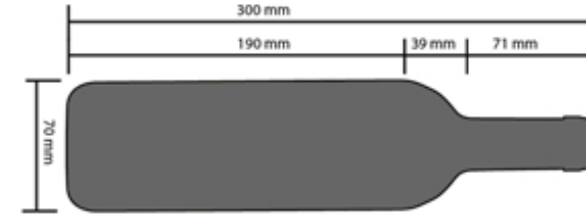

Bottle loading plan

DUNAVOX FLOW-39 DAUF-39.121DB, DSS

Standard 750mL Bordeaux bottle