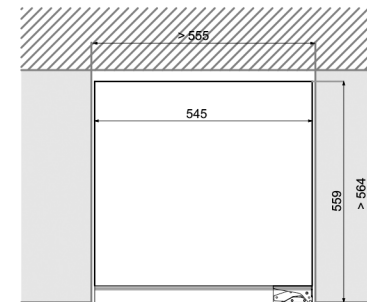

DUNAVOX GLANCE-32

DAVG-32.80DB.TO, DSS.TO

Front View

Side View

Top View

Remove