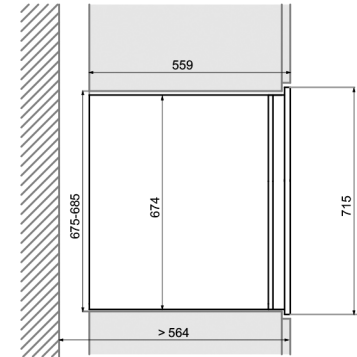

DUNAVOX GLANCE-32

DAVG-32.80DB.TO, DSS.TO

Front View

Side View

Top View

Remove