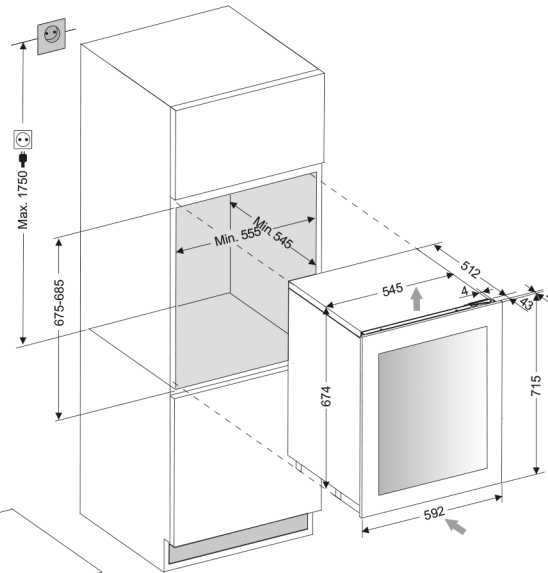

DUNAVOX GLANCE-32

DAVG-32.80DB.TO, DSS.TO

Front View

Side View

Top View

Remove