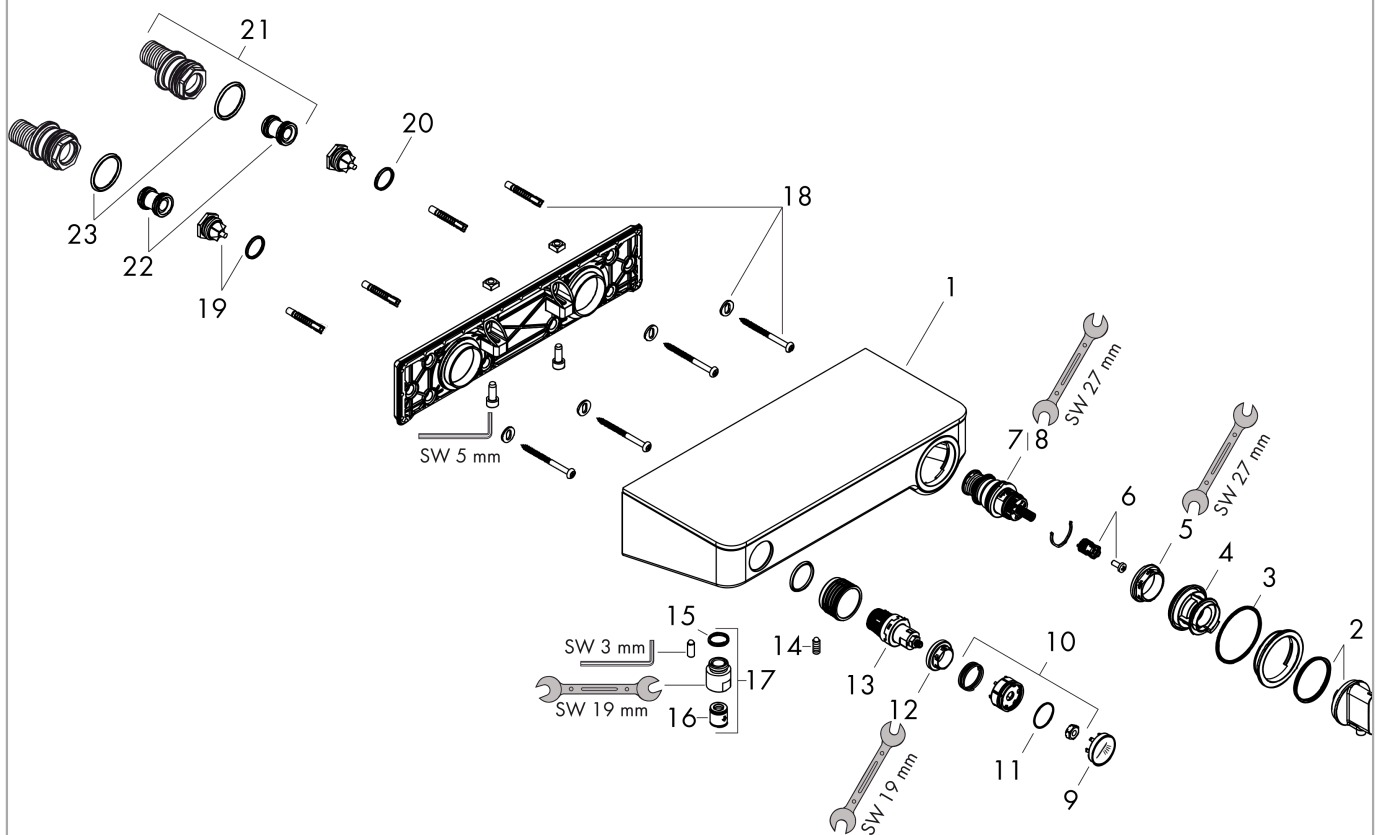

ShowerTablet Select

Термостат для душа Shower TabletSelect 300, BM, 1/2"

Поверхности : **хром** Артикульный номер: **13171000**

Покомпонентное изображение

Год выпуска: >06/13

ShowerTablet Select

Термостат для душа Shower TabletSelect 300, BM, 1/2"

Поверхности : **хром** Артикульный номер: **13171000**

Перечень запасных частей

Год выпуска: >06/13

Позиция	Описание	Артикульный номер	PC	PU
1	escutcheon	92162000	-	1
2	handle for thermostat	98369000	-	1
3	O-ring 49x2	98412000	-	1
4	safety set	98370000	-	1
5	nut	98913000	-	1
6	handle fixing set	92136000	-	1
7	thermostat cartridge	98282000	-	1
8	cartridge for exchanged connections	92373000	-	1
9	set of symbols	98367000	-	1
10	spring with sleeve	92340000	-	1
11	O-ring 20x1	98140000	-	1
12	nut	98368000	-	1
13	shut off unit	95758000	-	1
14	hollow set screw M6x16 including o-ring 29x3	98372000	-	1
15	O-ring 14x2	98129000	-	1
16	set of non return valves DW 15	94074000	-	1
17	Hose Connection	96044000	-	1
18	mounting set	96179000	-	1
19	non return valve (pressure-resistant up to 2 MPa)	95773000	-	1
20	O-ring 17x2	98199000	-	1
21	set of S-unions	95772000	-	1
22	noise reduction	96429000	-	1
23	O-ring 29x3	98371000	-	1
a	adapter for ball S - union	02026000	-	1
b	ball s-unions with escutcheon	98293000	-	1
c	shut off unit (special)	92361000	-	1