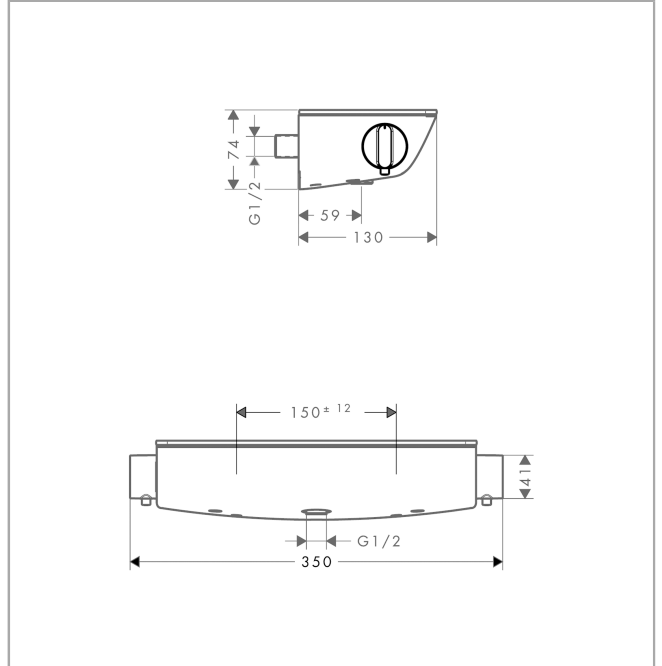

Ecostat Select

Термостат для душа, внешнего монтажа

Поверхности : **белый / хром** Артикульный номер: **13161400**

Продукт

Чертеж

График расхода воды