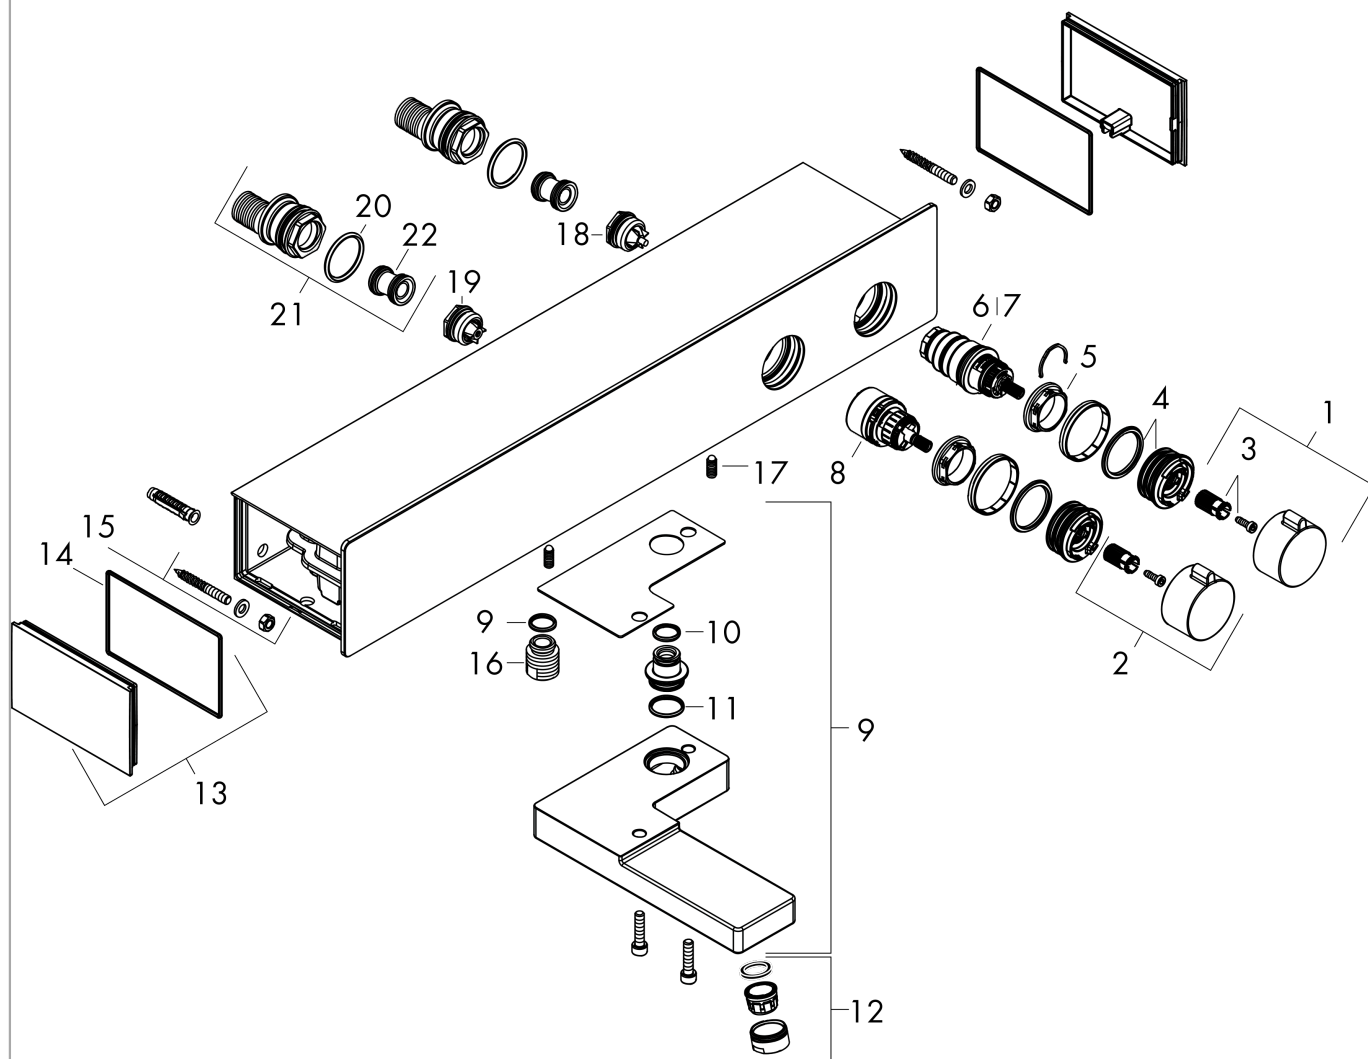

ShowerTablet

Термостат ShowerTablet 600, BM

Поверхности : **белый / хром**   Артикульный номер: **13109400**

Покомпонентное изображение

Год выпуска: **10/17 - 12/20**

ShowerTablet

Термостат ShowerTablet 600, BM

Поверхности : **белый / хром** Артикульный номер: **13109400**

Перечень запасных частей

Год выпуска: **10/17 - 12/20**

Позиция	Описание	Артикульный номер	PC	PU
1	handle	93227000	-	1
2	handle for shut off unit	93226000	-	1
3	handle fixing set	93228000	-	1
4	safety set	93229000	-	1
5	nut	98913000	-	1
6	thermostat cartridge	98282000	-	1
7	cartridge for exchanged connections	92373000	-	1
8	shut off unit with selector	98283000	-	1
9	spout cpl.	93233000	-	1
10	O-ring 14x2	98129000	-	1
11	O-ring 19x2	98426000	-	1
12	aerator M24x1 (30 l/min)	96512000	-	1
13	cover	93225000	-	1
14	O-ring 76x2,5	98431000	-	1
15	mounting kit	98744000	-	1
16	connecting thread	95392000	-	1
17	hollow set screw M6x16 including o-ring 29x3	98372000	-	1
18	non return valve with filter	93224000	-	1
19	non return valve (pressure-resistant up to 2 MPa)	93223000	-	1
20	set of S-unions	95772000	-	1
21	noise reduction	96429000	-	1
22	O-ring 29x3	98371000	-	1