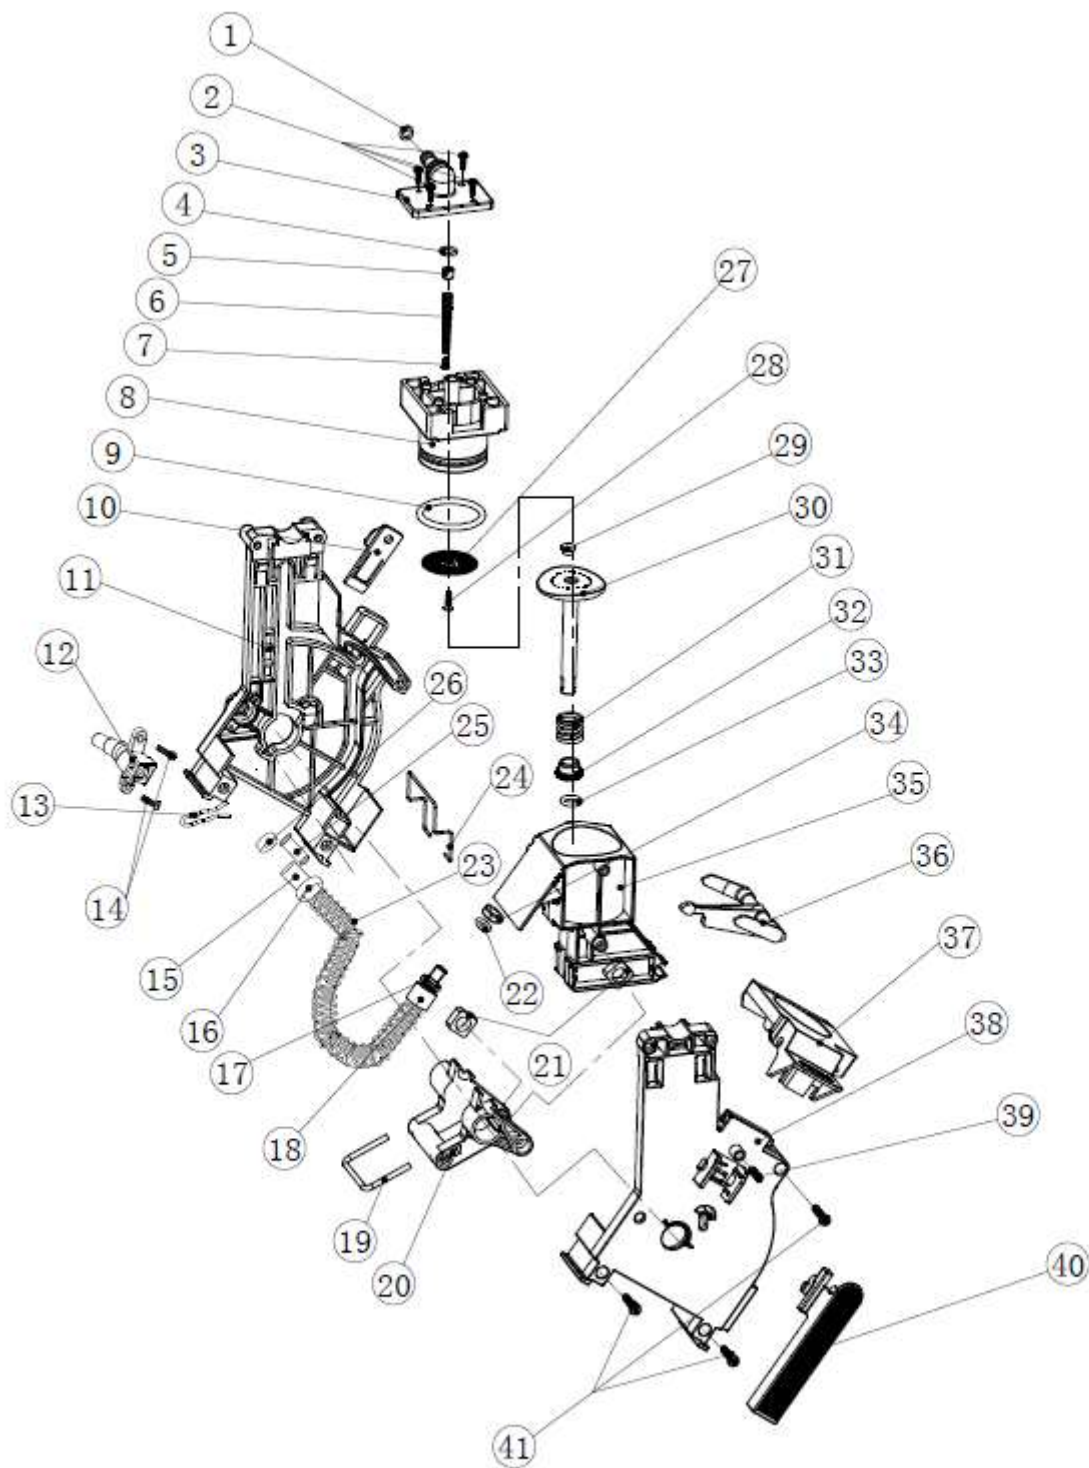

КОФЕВАРКА HURAKAN HKN-ME715

Лист 01200

Поз	Наименование детали	Кол	Лист
1	Coffe spout the o-ring	1	01200
2	Screw	4	01200
3	Coffee spout tube	1	01200
4	Brewing unit water tie-in	1	01200
5	Pressure adjusting knob	1	01200
6	Brewing valve spring	1	01200
7	Pressurized one way valve	1	01200
8	Top filtration pane	1	01200
9	Top filtration panel O hape ring	1	01200
10	Brewing unit fixing bolt	1	01200
11	Brewing unit left rack	1	01200
12	Brewing unit water tie-in	1	01200
13	Brewing unit thin nut 8.0	1	01200
14	Screw BTP3X 8	2	01200
15	Brewing unit Teflon tube	1	01200
16	Brewing unit water pipe circularity	1	01200
17	Brewing cavity water intake	1	01200
18	Brewing unit water pipe clamp cover	1	01200
19	Connecting rod insert	1	01200
20	Brewing unit transform link pole	1	01200
21	Brewing unit slide block	2	01200
22	Thimble O-ring	1	01200
23	Brewing unit pipe spring	1	01200
24	Powder torsion spring	1	01200
25	River D4	1	01200
26	Front plane steam pipe ring	1	01200
27	Filtration slice	1	01200
28	Screw	1	01200
29	Push panel stopper	1	01200
30	Push panel	1	01200
31	Brewing spring	1	01200
32	Push panel sheath	1	01200
33	Push panel O shape ring	1	01200
34	Hexangular thin nut 6.0	1	01200
35	Brewing cavity	1	01200
36	Pushing dregs link rod	1	01200
37	Brewing unit tundish	1	01200
38	Brewing unit right rack	1	01200
39	Core handle spring	1	01200
40	Brewing unit handle	1	01200
41	Screw	3	01200