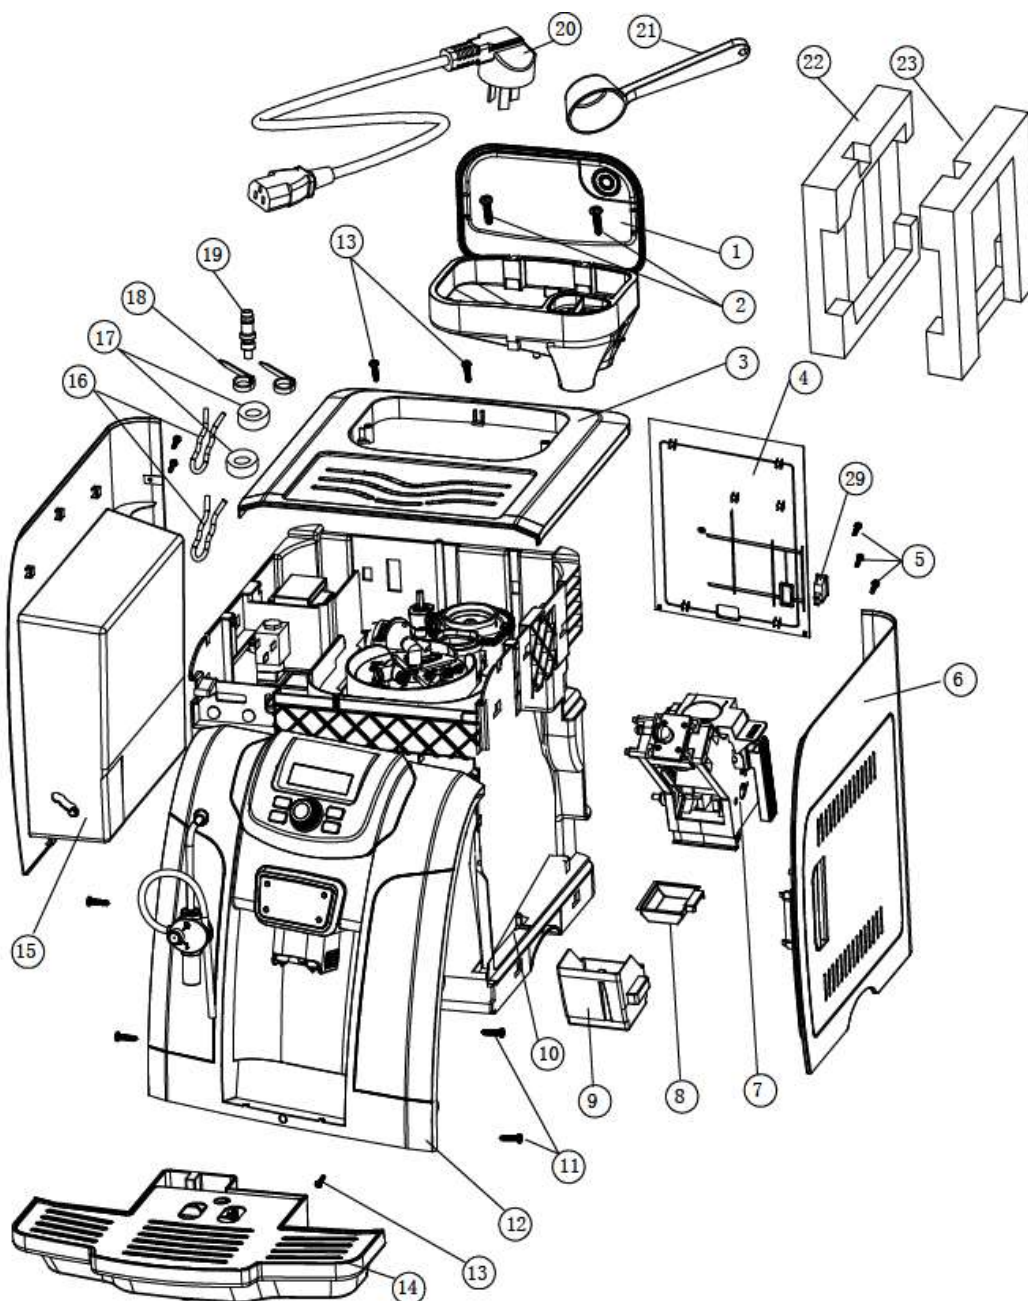

КОФЕВАРКА HURAKAN HKN-ME715

Лист 01

**КОФЕВАРКА HURAKAN HKN-ME715****Лист 01**

Поз	Наименование детали	Кол	Лист
1	Bean tank unit	1	01
2	Screw	2	01
3	Top cover unit	1	01
4	Back cover	1	01
5	Screw	5	01
6	Right panel unit	1	01
7	Brewing core group unit	1	01
8	Dregs box	1	01
9	Dregs box unit	1	01
10	Machine bracket unit	1	01
11	Screw	4	01
12	Front panel unit	1	01
13	Screw	3	01
14	Drip pan unit	1	01
15	Left panel unit	1	01
16	Pipe clamp	2	01
17	O-ring	2	01
18	Ties	2	01
19	Hot water pipe connect	1	01
20	Electrical wire	1	01
21	Coffee scoop	1	01
22	Left packing cover	1	01
23	Right packing cover	1	01
24	Inner cotton box	1	01
25	Outer cotton box	1	01
26	User manual	1	01
27	PE bag	1	01
28	PE bag	1	01
29	Switch	1	01

**КОФЕВАРКА HURAKAN HKN-ME715**

Лист 00800

Поз	Наименование детали	Кол	Лист
1	Heating unit	1	00800
2	Grinder motor unit	1	00800
3	Ggrinder motor rubber	1	00800
4	Powder flow sleeve	1	00800
5	Pump unit	1	00800
6	Screw	2	00800
7	Filter	1	00800
8	Ties	6	00800
9	Washer	2	00800
10	Screw	1	00800
11	Coffee connector	1	00800
12	Water inlet valve unit	1	00800
13	Screw	9	00800
14	Drip tray coupling	1	00800
15	Fixed plate	1	00800
16	Screw	4	00800
17	Clamp	5	00800
18	O-ring	5	00800
19	Teflon tube	1	00800
20	Foot rubber	4	00800
21	Silicone tube	1	00800
22	Switch cover	1	00800
23	Inter wires	1	00800
24	Drip tray	1	00800
25	Filter upper couplings	1	00800
26	Fuse-fixed tablet	1	00800
27	Machine bracket	1	00800
28	Snap spring	1	00800
29	Flowmeter	1	00800
30	Silicone tube	1	00800
31	Transmission motor unit	1	00800
32	Transmission gear	1	00800
33	Control PCB	1	00800
34	Screw	6	00800
35	Transmission shaft	1	00800
36	Screw	12	00800
37	T shaft	1	00800
38	Transmission skew gear	1	00800
39	Hex Nuts	2	00800
40	Solenoid valve unit	1	00800
41	Transformers	1	00800
42	Motor-fixed cover	1	00800
43	Spring washer3.0	2	00800
44	Screw	2	00800
45	Rectangular boiler fittings	1	00800