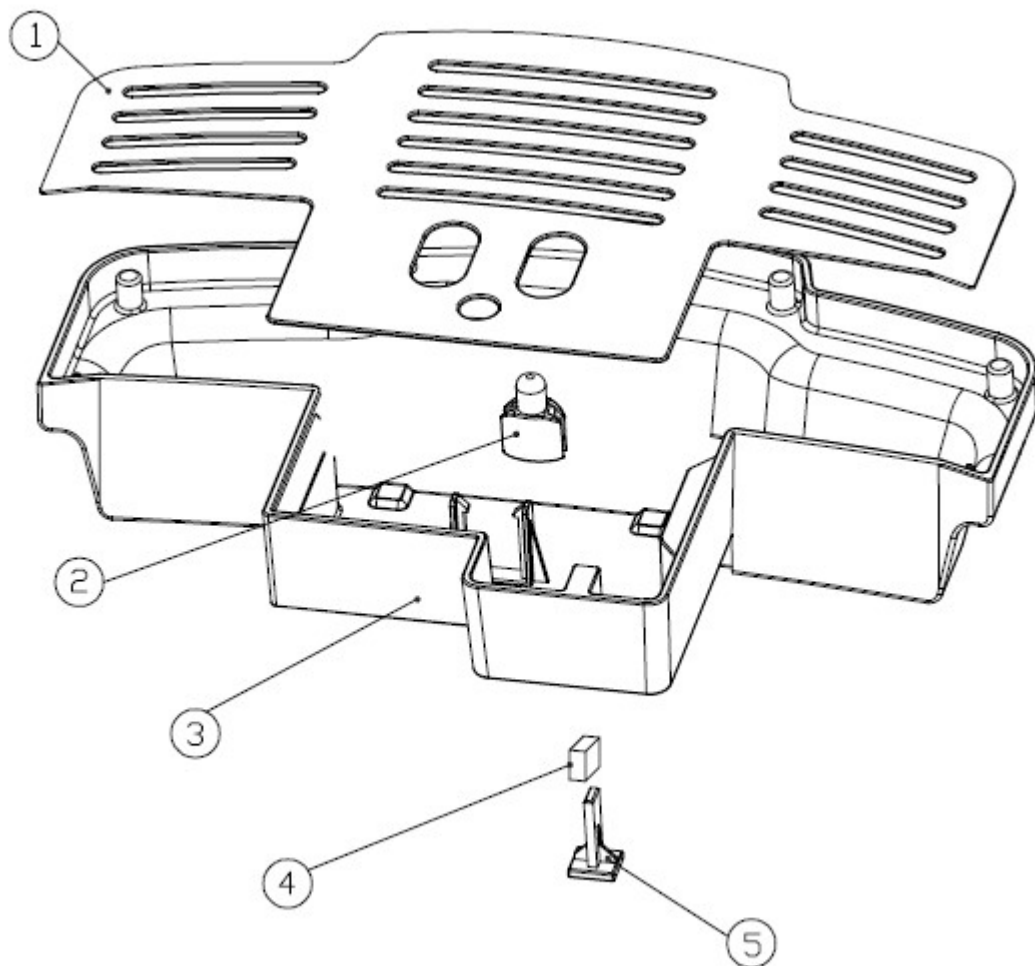

КОФЕВАРКА HURAKAN HKN-ME715

Лист 00200

Поз	Наименование детали	Кол	Лист
1	Drip tray	1	00200
2	Float	1	00200
3	Drip pan	1	00200
4	Magnet	1	00200
5	Magnet holder	1	00200