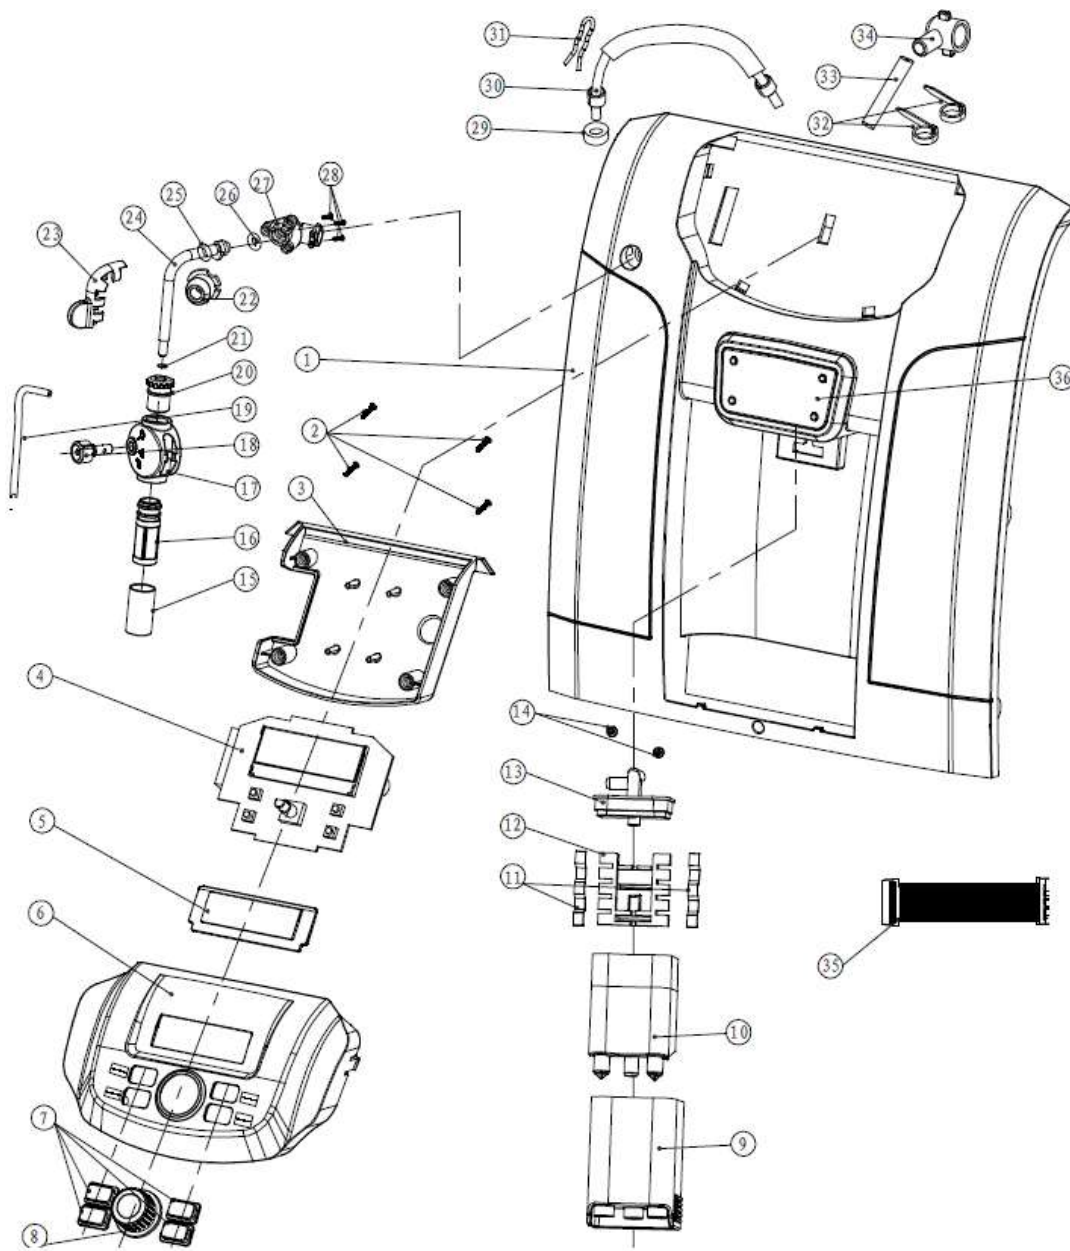

КОФЕВАРКА HURAKAN HKN-ME715

Лист 00100

Поз	Наименование детали	Кол	Лист
1	Front panel	1	00100
2	Screw	4	00100
3	LCD screen back cover	1	00100
4	LCD screen unit	1	00100
5	Transparent board	1	00100
6	LCD screen cover	1	00100
7	The keys	4	00100
8	Adjusting knob	1	00100
9	Coffee spout	1	00100
10	Coffee pan	1	00100
11	Moving shrapnel	2	00100
12	Spout bracket	1	00100
13	Spout cover	1	00100
14	Screw	2	00100
15	Steam sleeve	1	00100
16	Milk foam nozzle	1	00100
17	Milk foam device	1	00100
18	Milk foam device knob	1	00100
19	Milk pipe	1	00100
20	Steam nozzle	1	00100
21	Nozzle O-ring	1	00100
22	Steam tube holder	1	00100
23	Steam tube handle	1	00100
24	Steam tube	1	00100
25	O-ring	1	00100
26	O-ring	1	00100
27	Steam connector	1	00100
28	Screw	3	00100
29	O-ring	1	00100
30	Teflon tube	1	00100
31	Steam clamp	1	00100
32	Tiles	1	00100
33	Pipe	2	00100
34	Coffee adapter	1	00100
35	Cable	1	00100