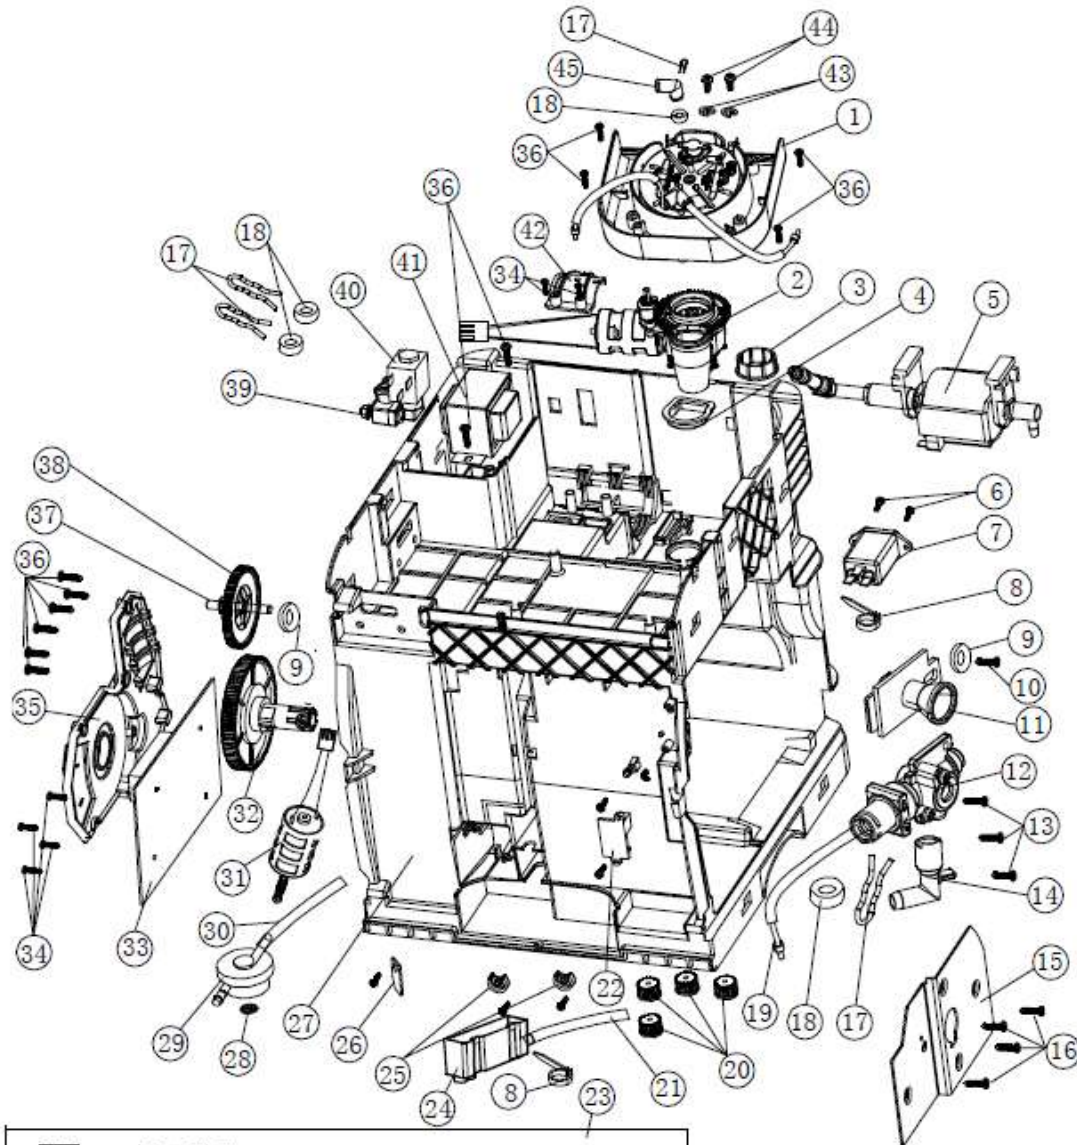

КОФЕВАРКА HURAKAN HKN-ME715

Лист 01

**КОФЕВАРКА HURAKAN HKN-ME715****Лист 01**

Поз	Наименование детали	Кол	Лист
1	Bean tank unit	1	01
2	Screw	2	01
3	Top cover unit	1	01
4	Back cover	1	01
5	Screw	5	01
6	Right panel unit	1	01
7	Brewing core group unit	1	01
8	Dregs box	1	01
9	Dregs box unit	1	01
10	Machine bracket unit	1	01
11	Screw	4	01
12	Front panel unit	1	01
13	Screw	3	01
14	Drip pan unit	1	01
15	Left panel unit	1	01
16	Pipe clamp	2	01
17	O-ring	2	01
18	Ties	2	01
19	Hot water pipe connect	1	01
20	Electrical wire	1	01
21	Coffee scoop	1	01
22	Left packing cover	1	01
23	Right packing cover	1	01
24	Inner cotton box	1	01
25	Outer cotton box	1	01
26	User manual	1	01
27	PE bag	1	01
28	PE bag	1	01
29	Switch	1	01

**КОФЕВАРКА HURAKAN HKN-ME715**

Лист 00800

Поз	Наименование детали	Кол	Лист
1	Heating unit	1	00800
2	Grinder motor unit	1	00800
3	Ggrinder motor rubber	1	00800
4	Powder flow sleeve	1	00800
5	Pump unit	1	00800
6	Screw	2	00800
7	Filter	1	00800
8	Ties	6	00800
9	Washer	2	00800
10	Screw	1	00800
11	Coffee connector	1	00800
12	Water inlet valve unit	1	00800
13	Screw	9	00800
14	Drip tray coupling	1	00800
15	Fixed plate	1	00800
16	Screw	4	00800
17	Clamp	5	00800
18	O-ring	5	00800
19	Teflon tube	1	00800
20	Foot rubber	4	00800
21	Silicone tube	1	00800
22	Switch cover	1	00800
23	Inter wires	1	00800
24	Drip tray	1	00800
25	Filter upper couplings	1	00800
26	Fuse-fixed tablet	1	00800
27	Machine bracket	1	00800
28	Snap spring	1	00800
29	Flowmeter	1	00800
30	Silicone tube	1	00800
31	Transmission motor unit	1	00800
32	Transmission gear	1	00800
33	Control PCB	1	00800
34	Screw	6	00800
35	Transmission shaft	1	00800
36	Screw	12	00800
37	T shaft	1	00800
38	Transmission skew gear	1	00800
39	Hex Nuts	2	00800
40	Solenoid valve unit	1	00800
41	Transformers	1	00800
42	Motor-fixed cover	1	00800
43	Spring washer3.0	2	00800
44	Screw	2	00800
45	Rectangular boiler fittings	1	00800