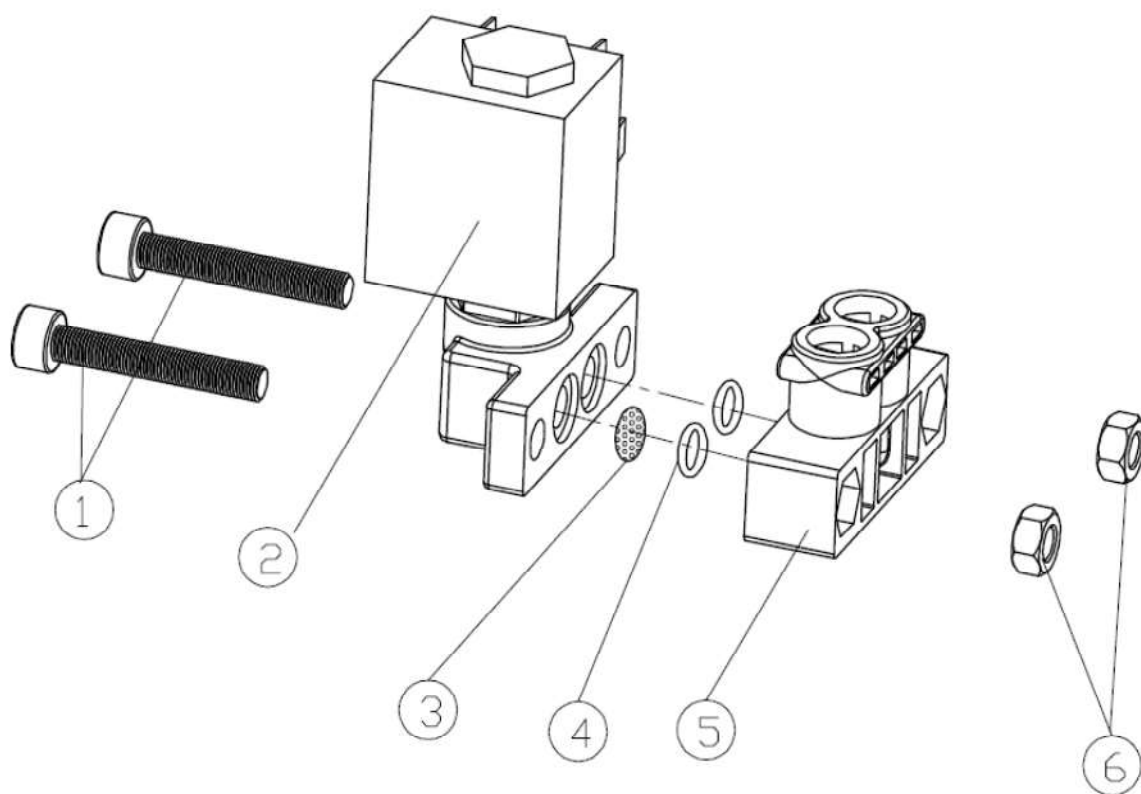

Лист 00802

Поз	Наименование детали	Кол	Лист
1	Silicone tube	1	00802
2	Pump hose	1	00802
3	O-ring	1	00802
4	Pump waterproof O-ring	1	00802
5	Steam clamp	1	00802
6	Pump fittings	1	00802
7	O-ring	1	00802
8	Pump cords	1	00802
9	Pump	1	00802
10	Pump fitting	1	00802
11	Ties	1	00802
12	Support bracket	2	00802