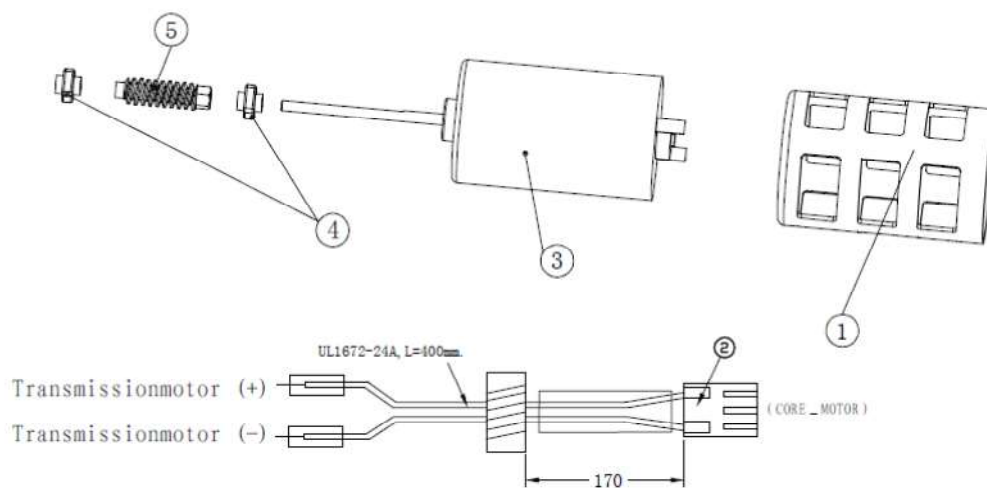

КОФЕВАРКА HURAKAN HKN-ME715

Лист 00801

Поз	Наименование детали	Кол	Лист
1	Motor sleeve	1	00801
2	Worm	2	00801
3	Motor cords	1	00801
4	Motor	1	00801
5	Motor shaft sleeve	1	00801