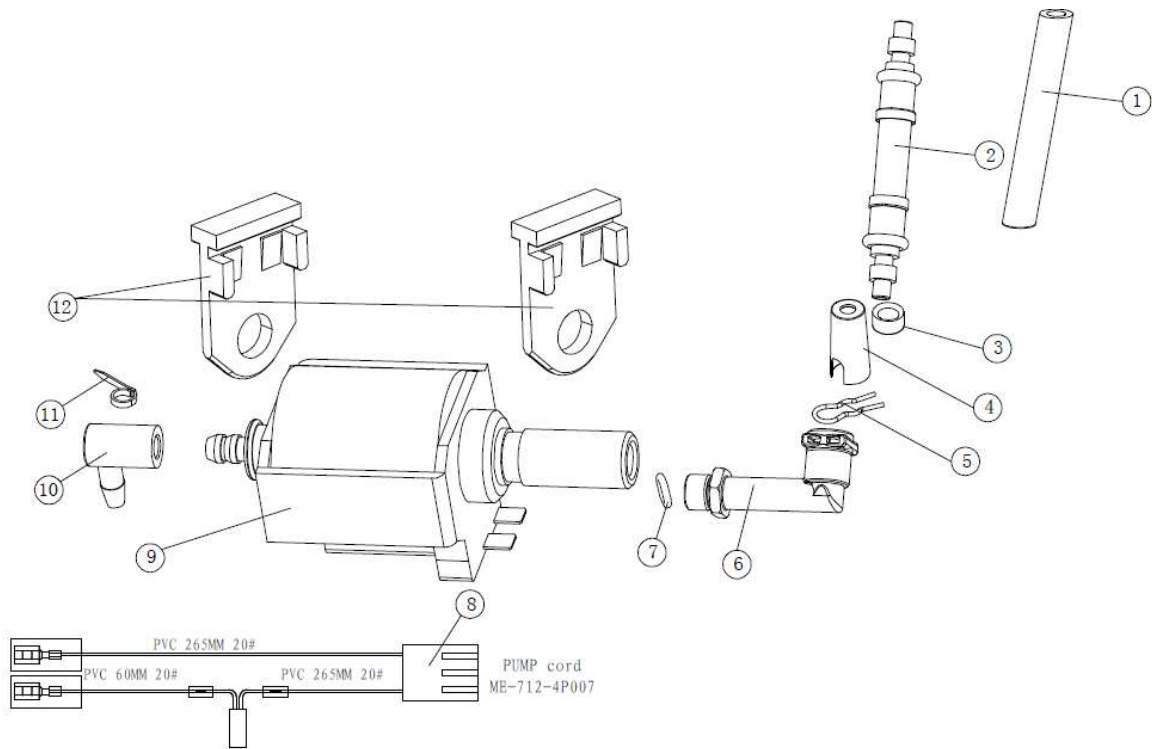

КОФЕВАРКА HURAKAN HKN-ME715

Лист 00802

Поз	Наименование детали	Кол	Лист
1	Silicone tube	1	00802
2	Pump hose	1	00802
3	O-ring	1	00802
4	Pump waterproof O-ring	1	00802
5	Steam clamp	1	00802
6	Pump fittings	1	00802
7	O-ring	1	00802
8	Pump cords	1	00802
9	Pump	1	00802
10	Pump fitting	1	00802
11	Ties	1	00802
12	Support bracket	2	00802