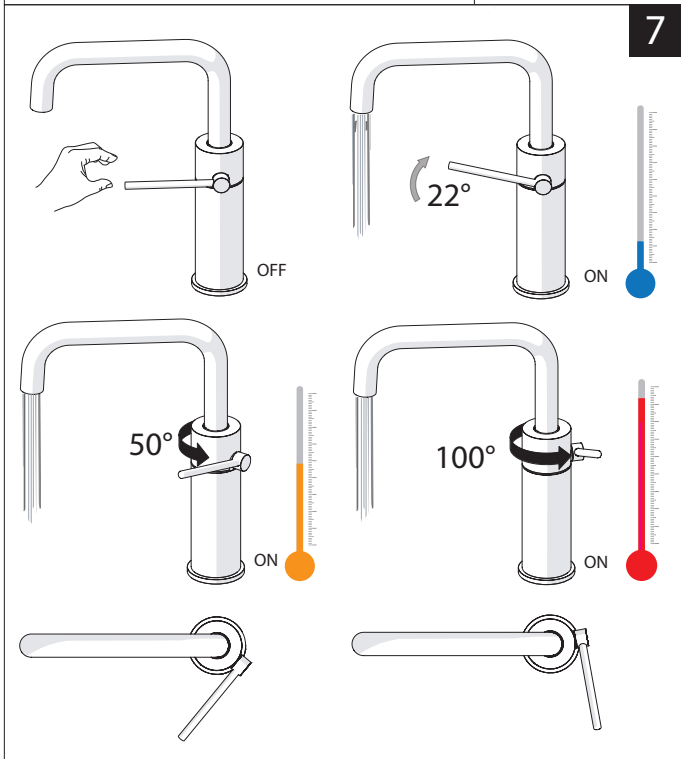

Not included / Non incluso / Non Inclus / Nie zawarty/ No incluido / Nao incluido

1

SOLO PER / ONLY FOR
VE125118/2-VE125128/2
VE125148/2-VE125168/2
SCARICO INIVERSALE SKIP-UP
UNIVERSAL WASTE

Ø 33.5/35 mm