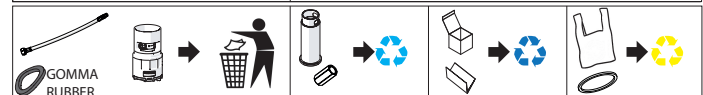

PULIZIA / CLEANING

IISTRVE125118#--STD

REV0.06/2020