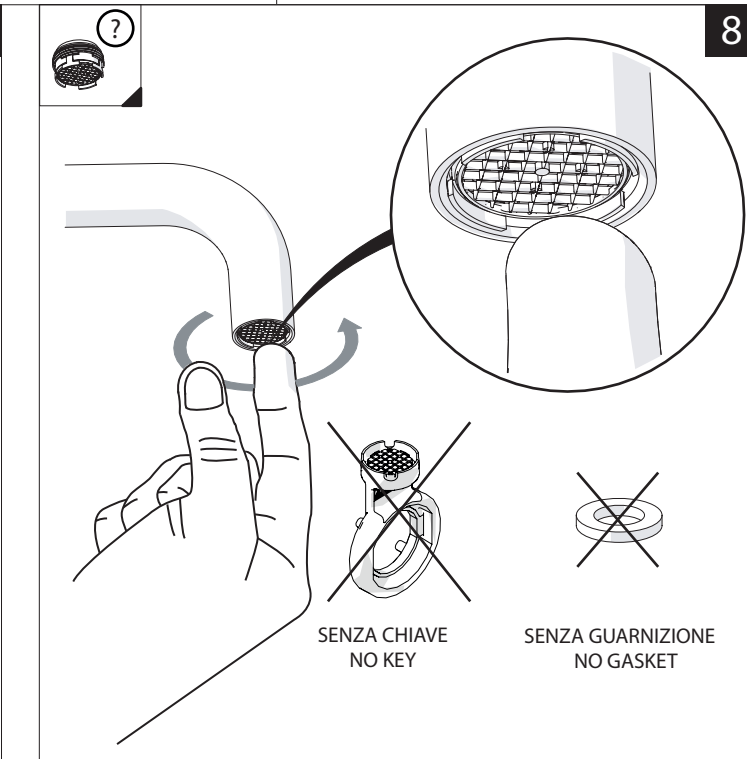

Not included / Non incluso / Non Inclus / Nie zawarty/ No incluido / Nao incluido

1

SOLO PER / ONLY FOR
VE125118/2-VE125128/2
VE125148/2-VE125168/2
SCARICO INIVERSALE SKIP-UP
UNIVERSAL WASTE

Ø 33.5/35 mm